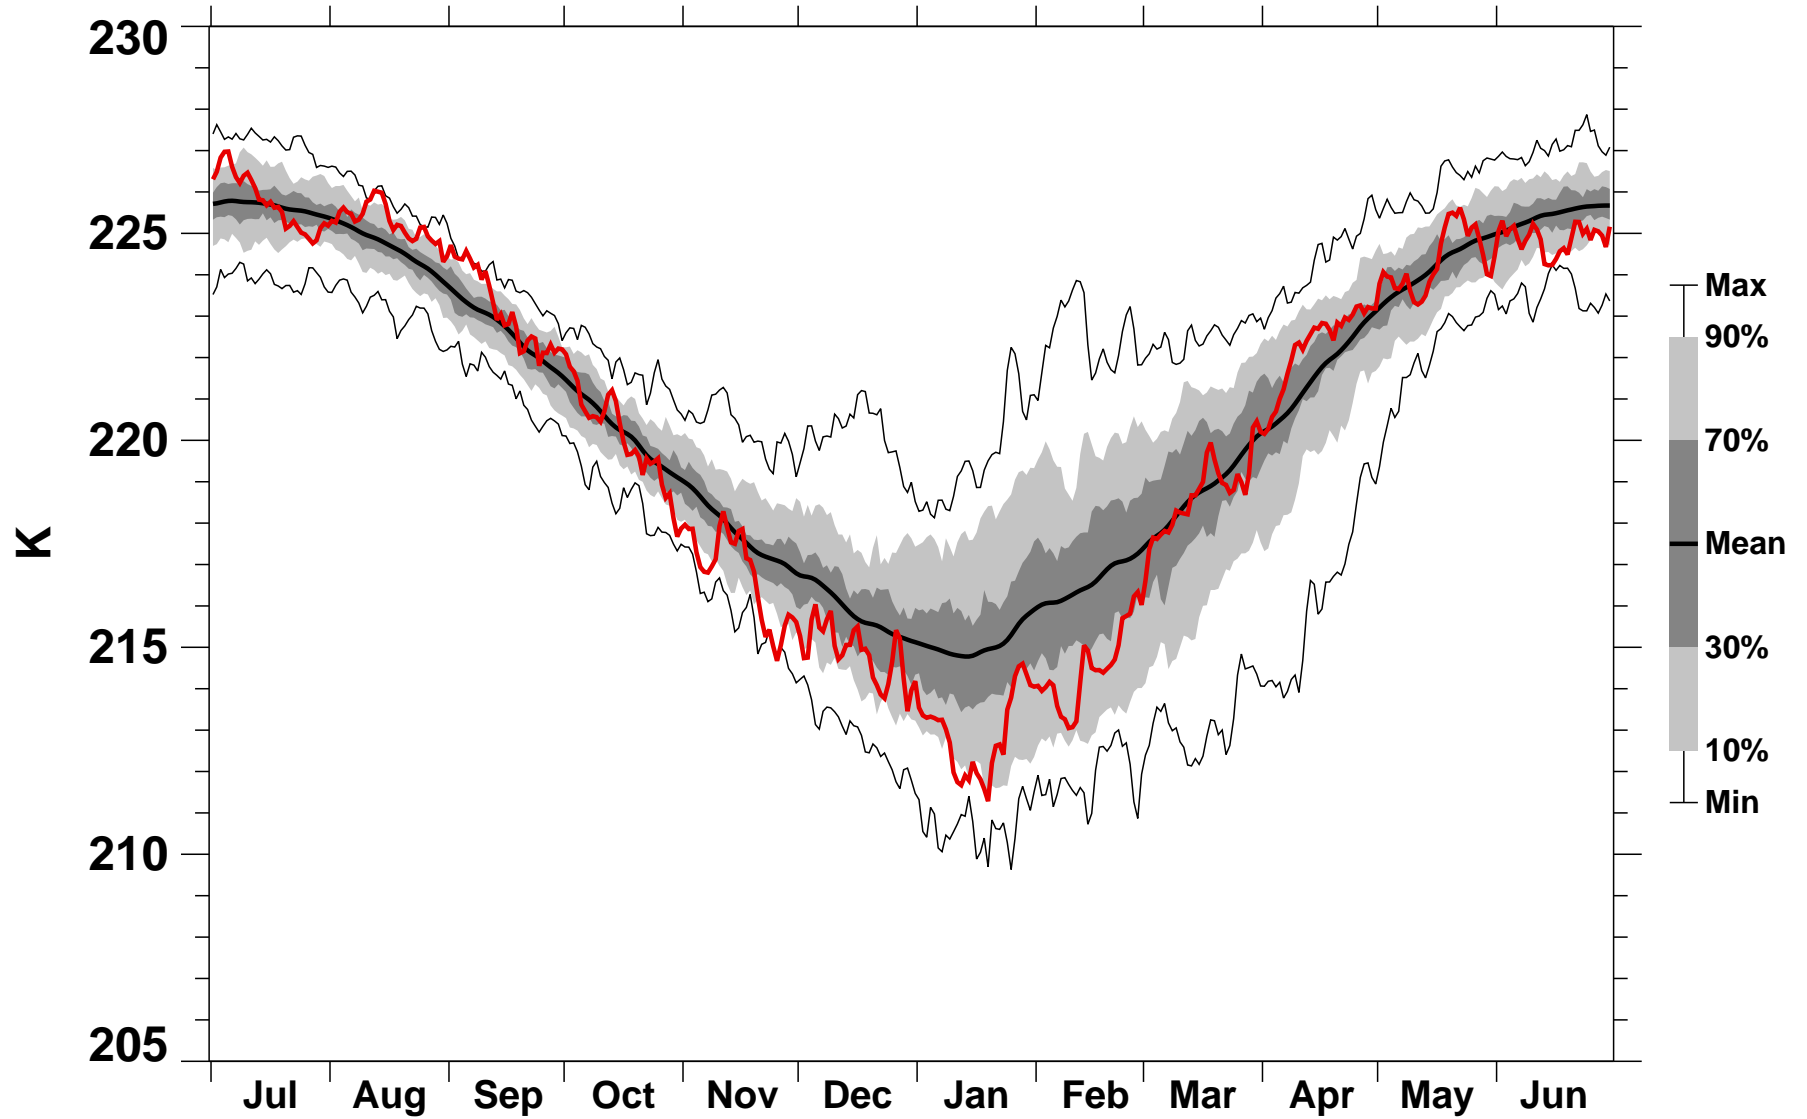

55-75°N Zonal Mean Temperature 150 hPa MERRA2

1978/1979–2021/2022

1982/1983