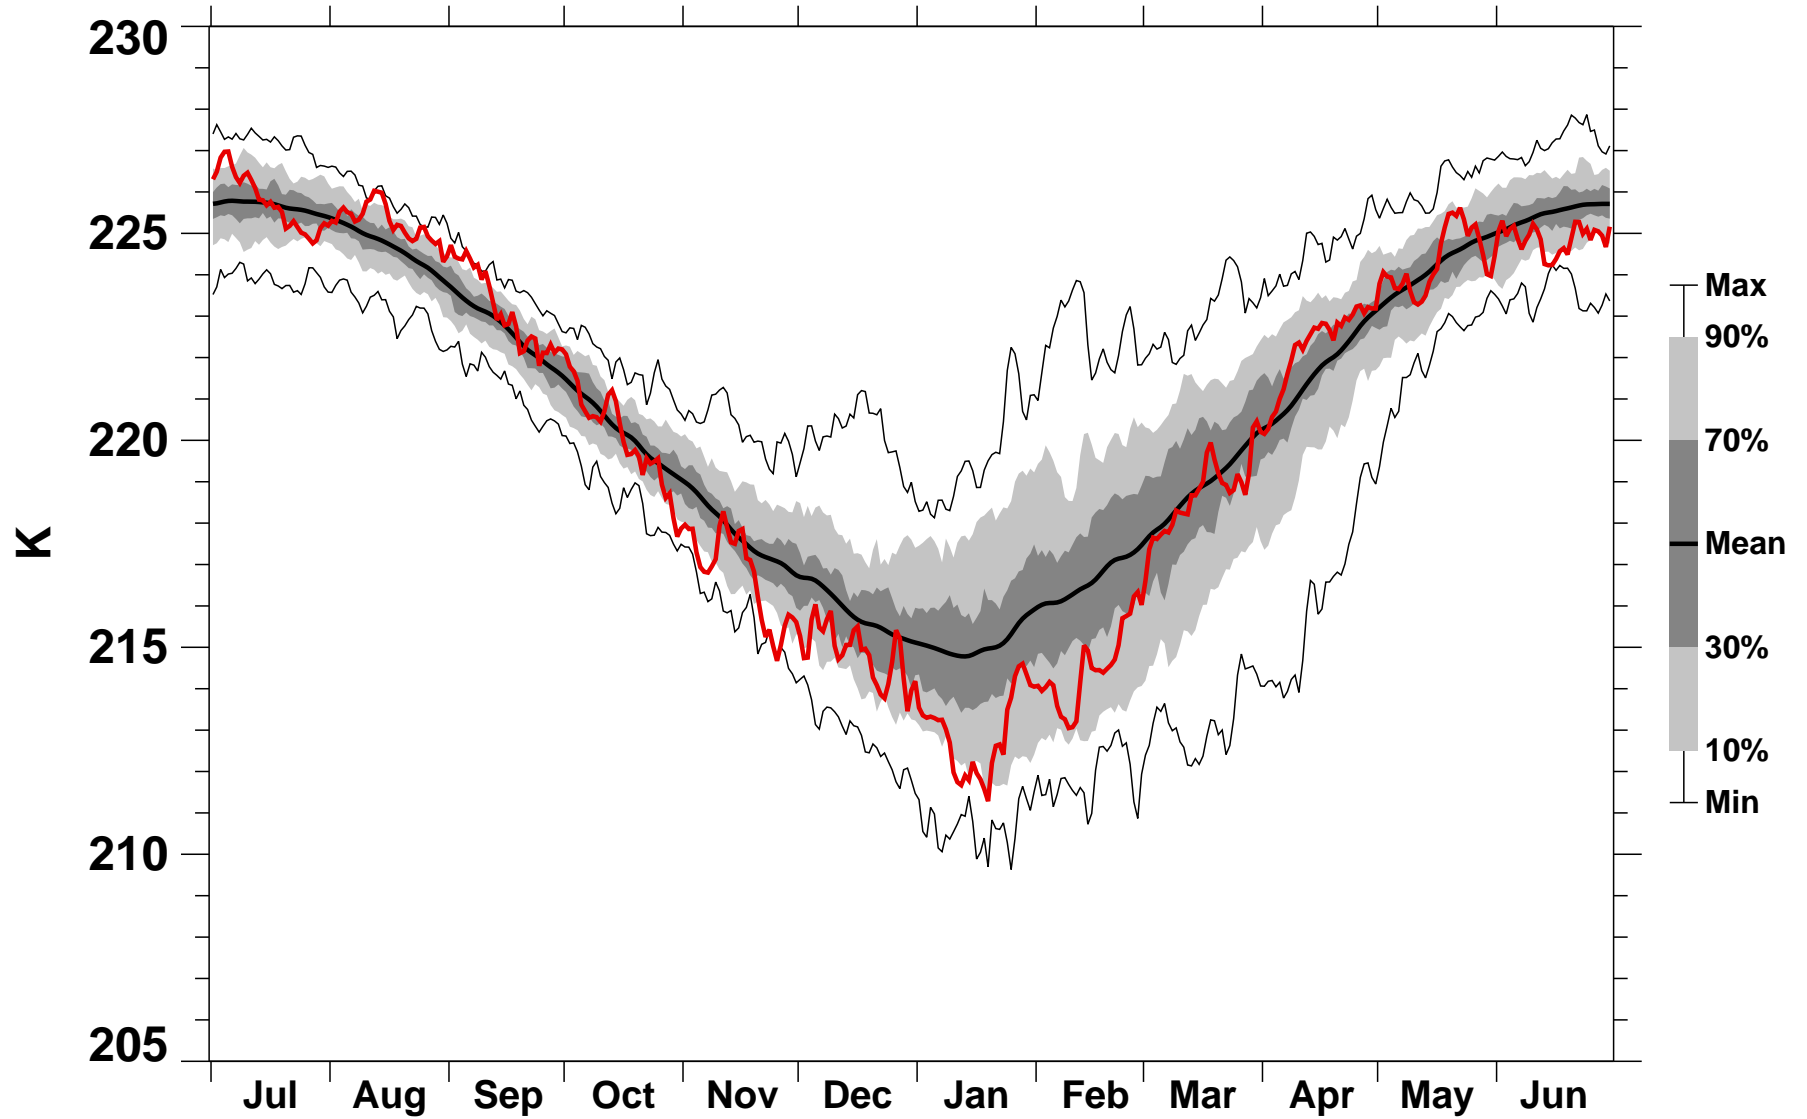

55-75°N Zonal Mean Temperature 150 hPa MERRA2

1978/1979–2023/2024

1982/1983