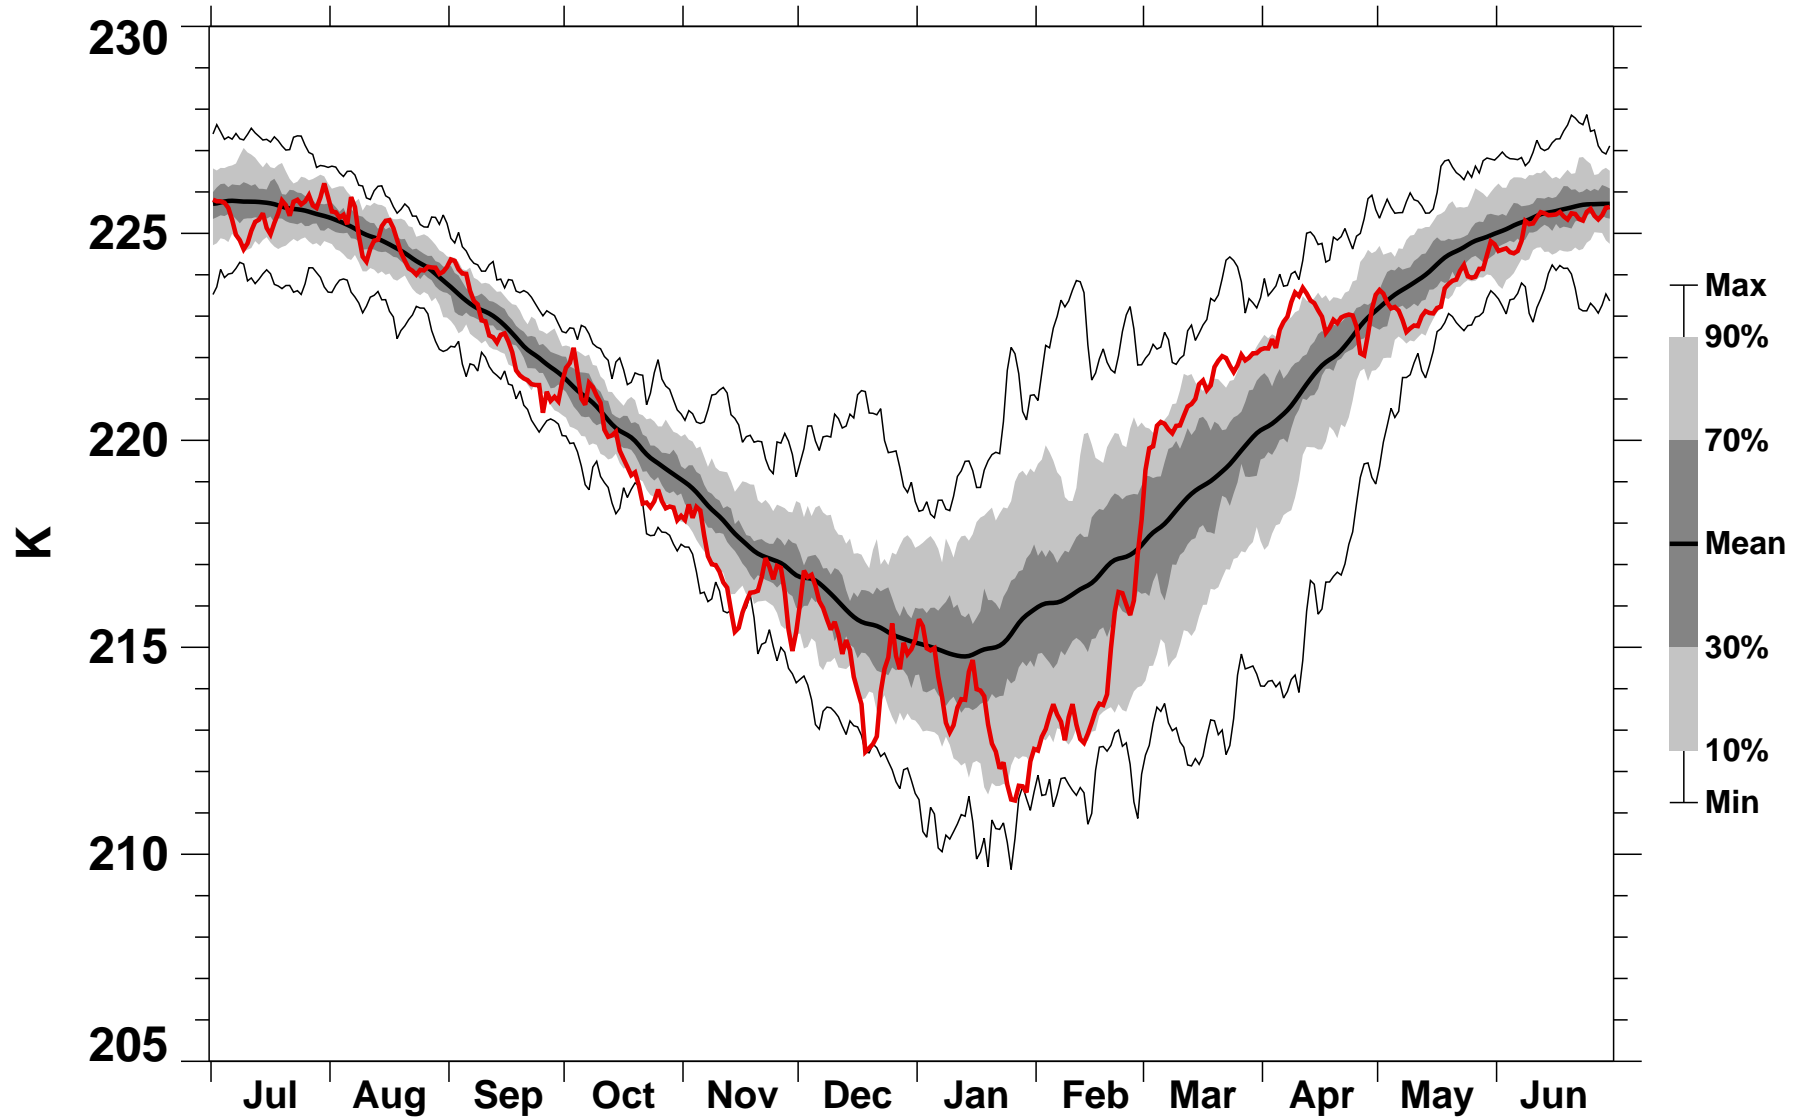

55-75°N Zonal Mean Temperature 150 hPa MERRA2

1978/1979–2023/2024

1983/1984