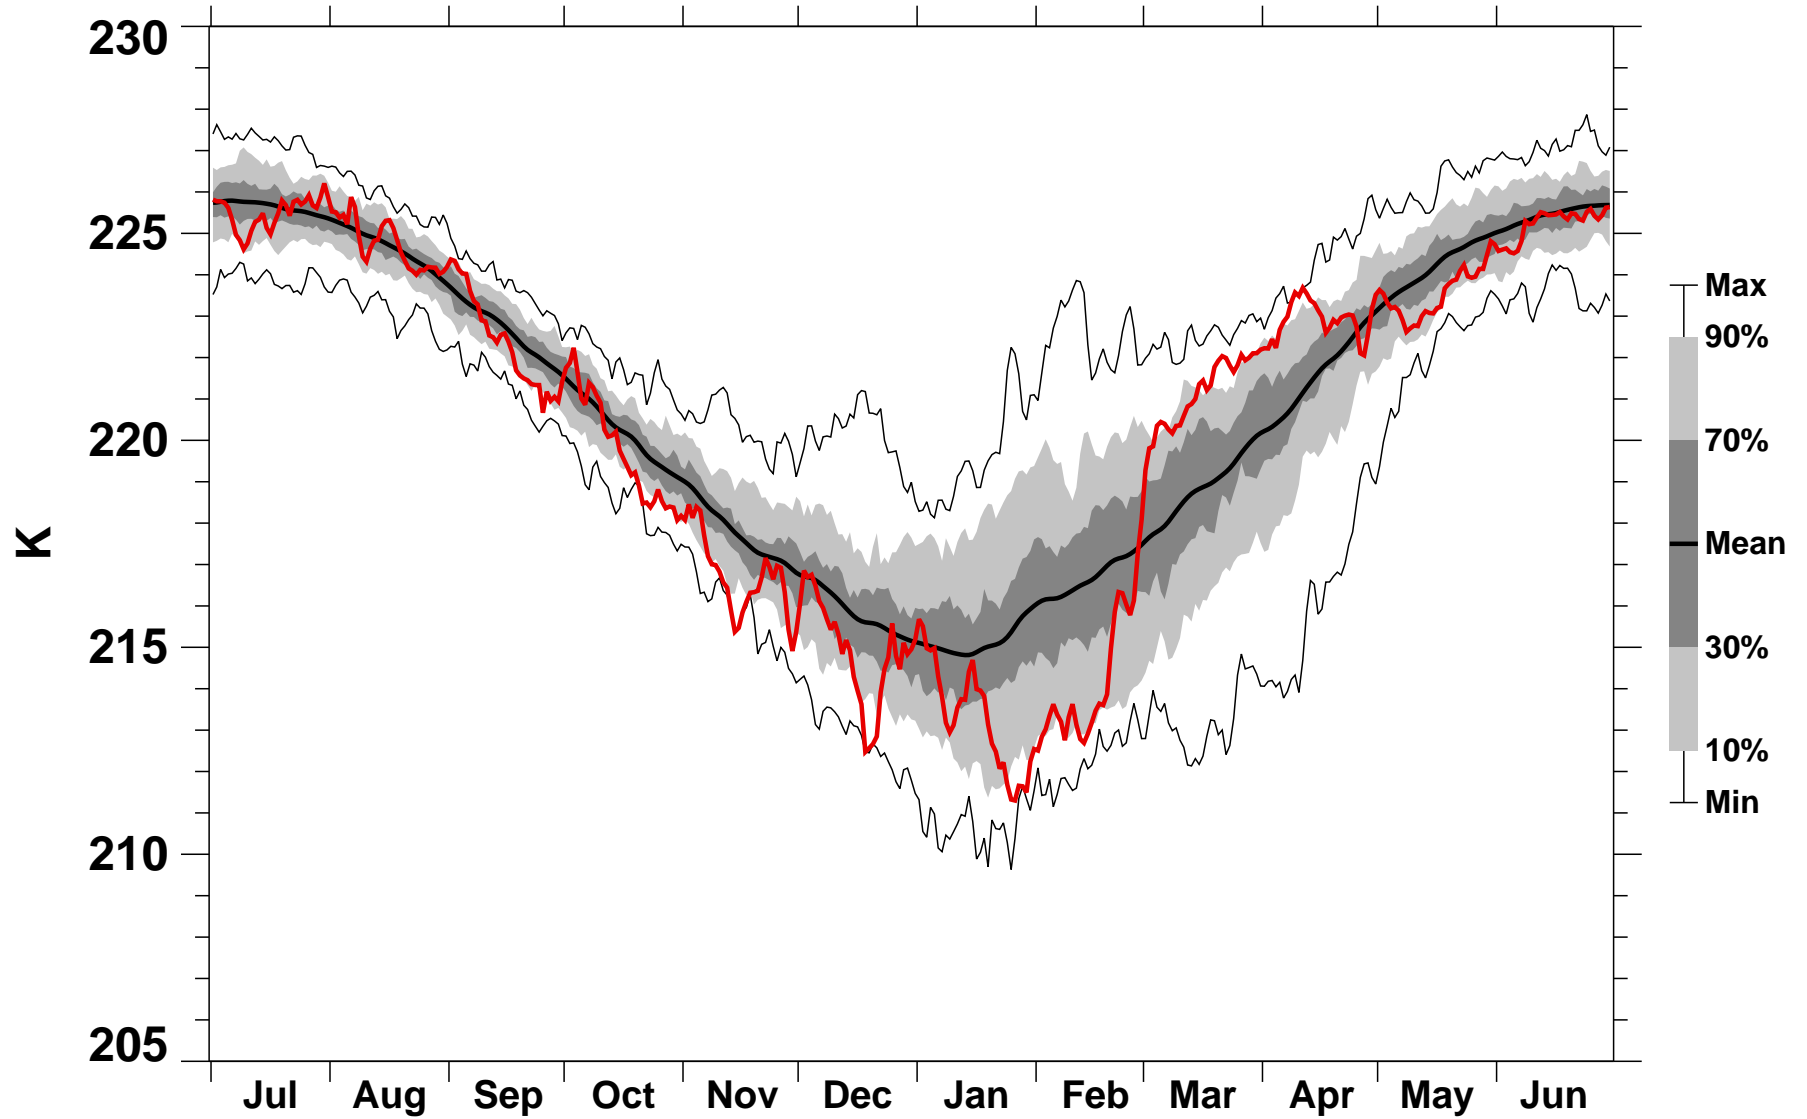

55-75°N Zonal Mean Temperature 150 hPa MERRA2

1978/1979–2020/2021

1983/1984