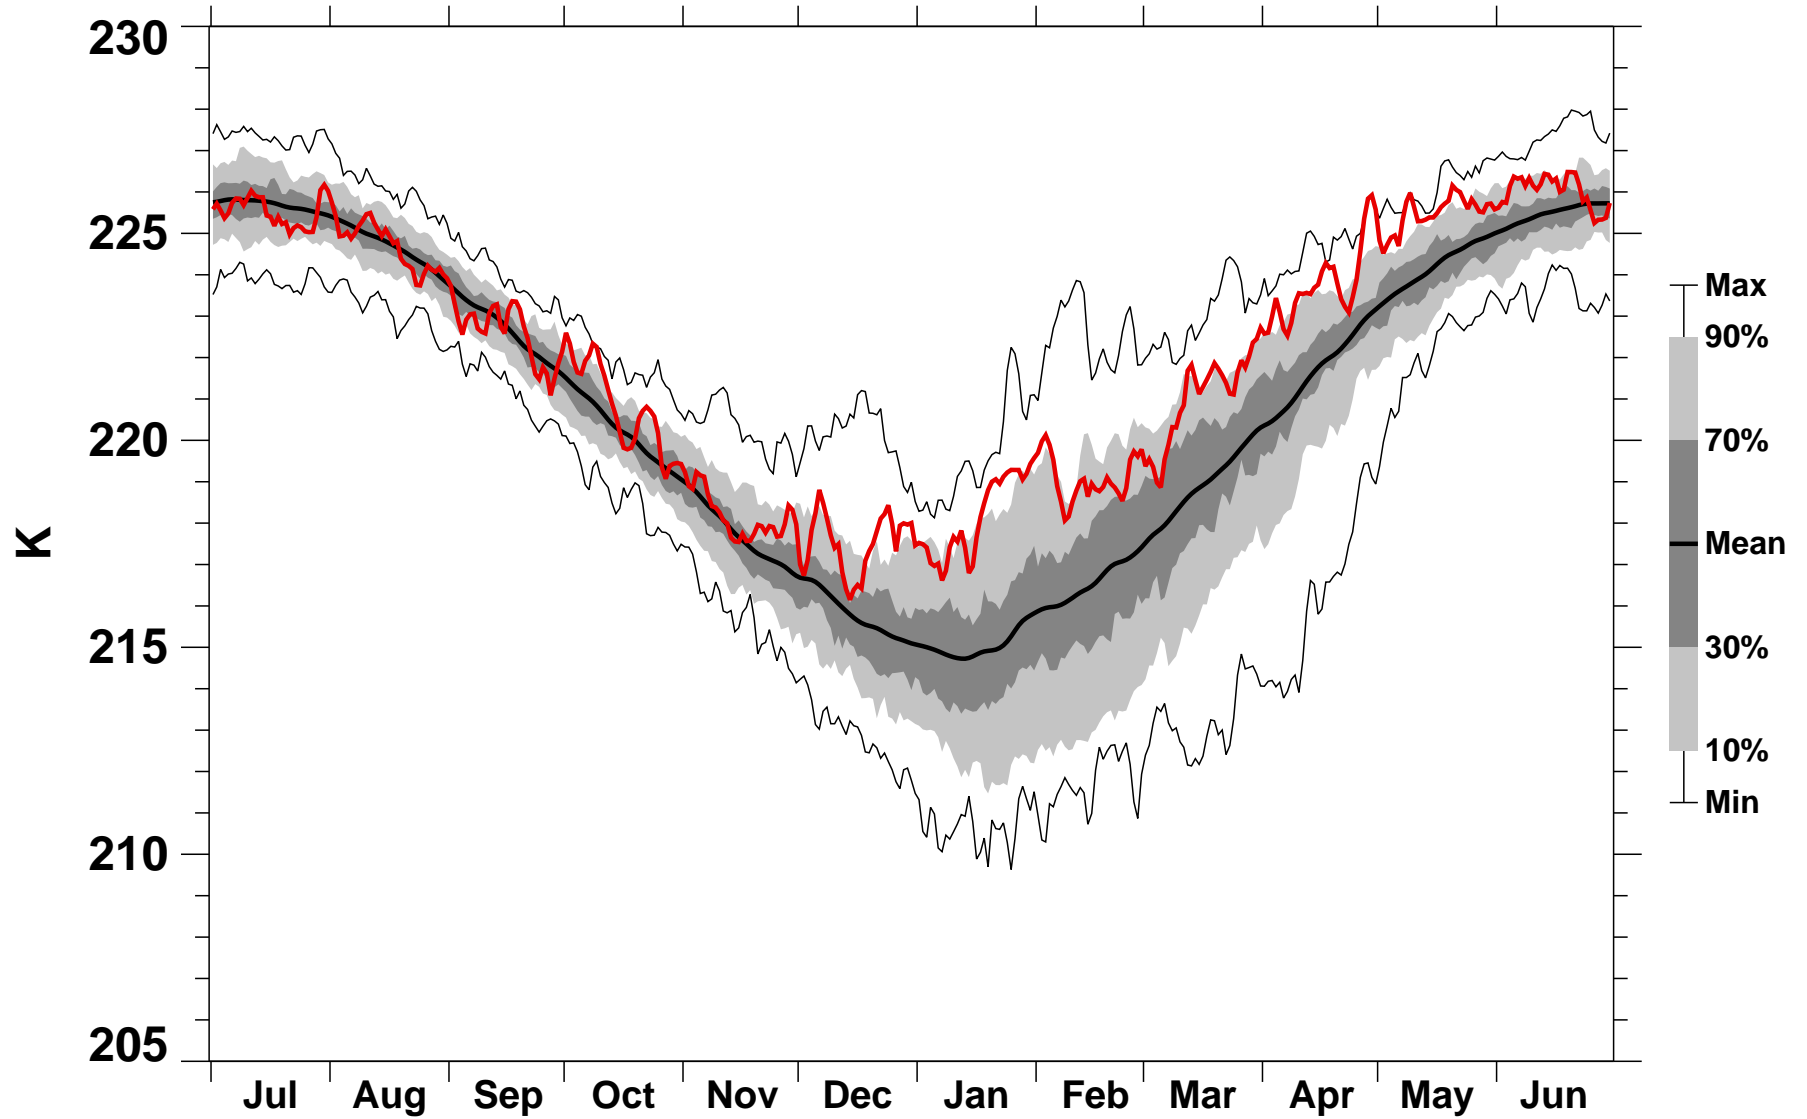

55-75°N Zonal Mean Temperature 150 hPa MERRA2

1978/1979–2024/2025

1984/1985