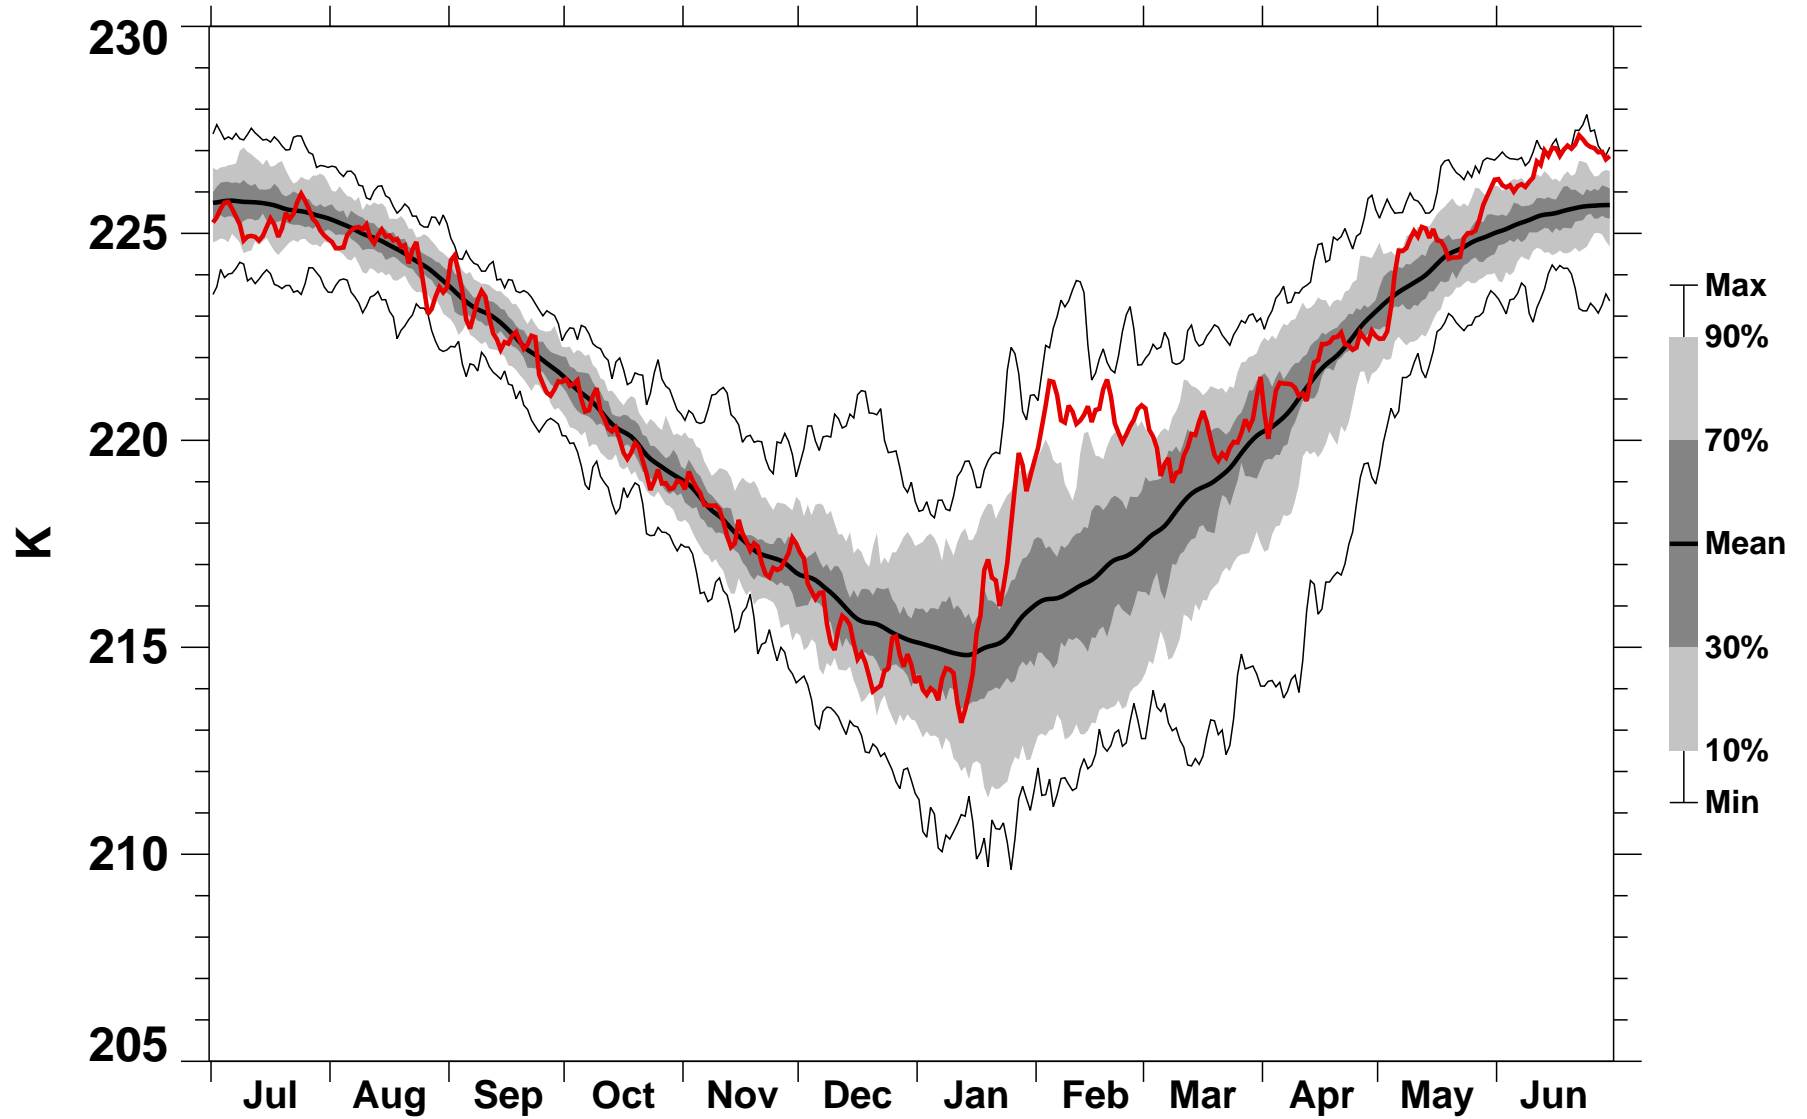

# 55-75°N Zonal Mean Temperature 150 hPa MERRA2

1978/1979–2020/2021

1986/1987