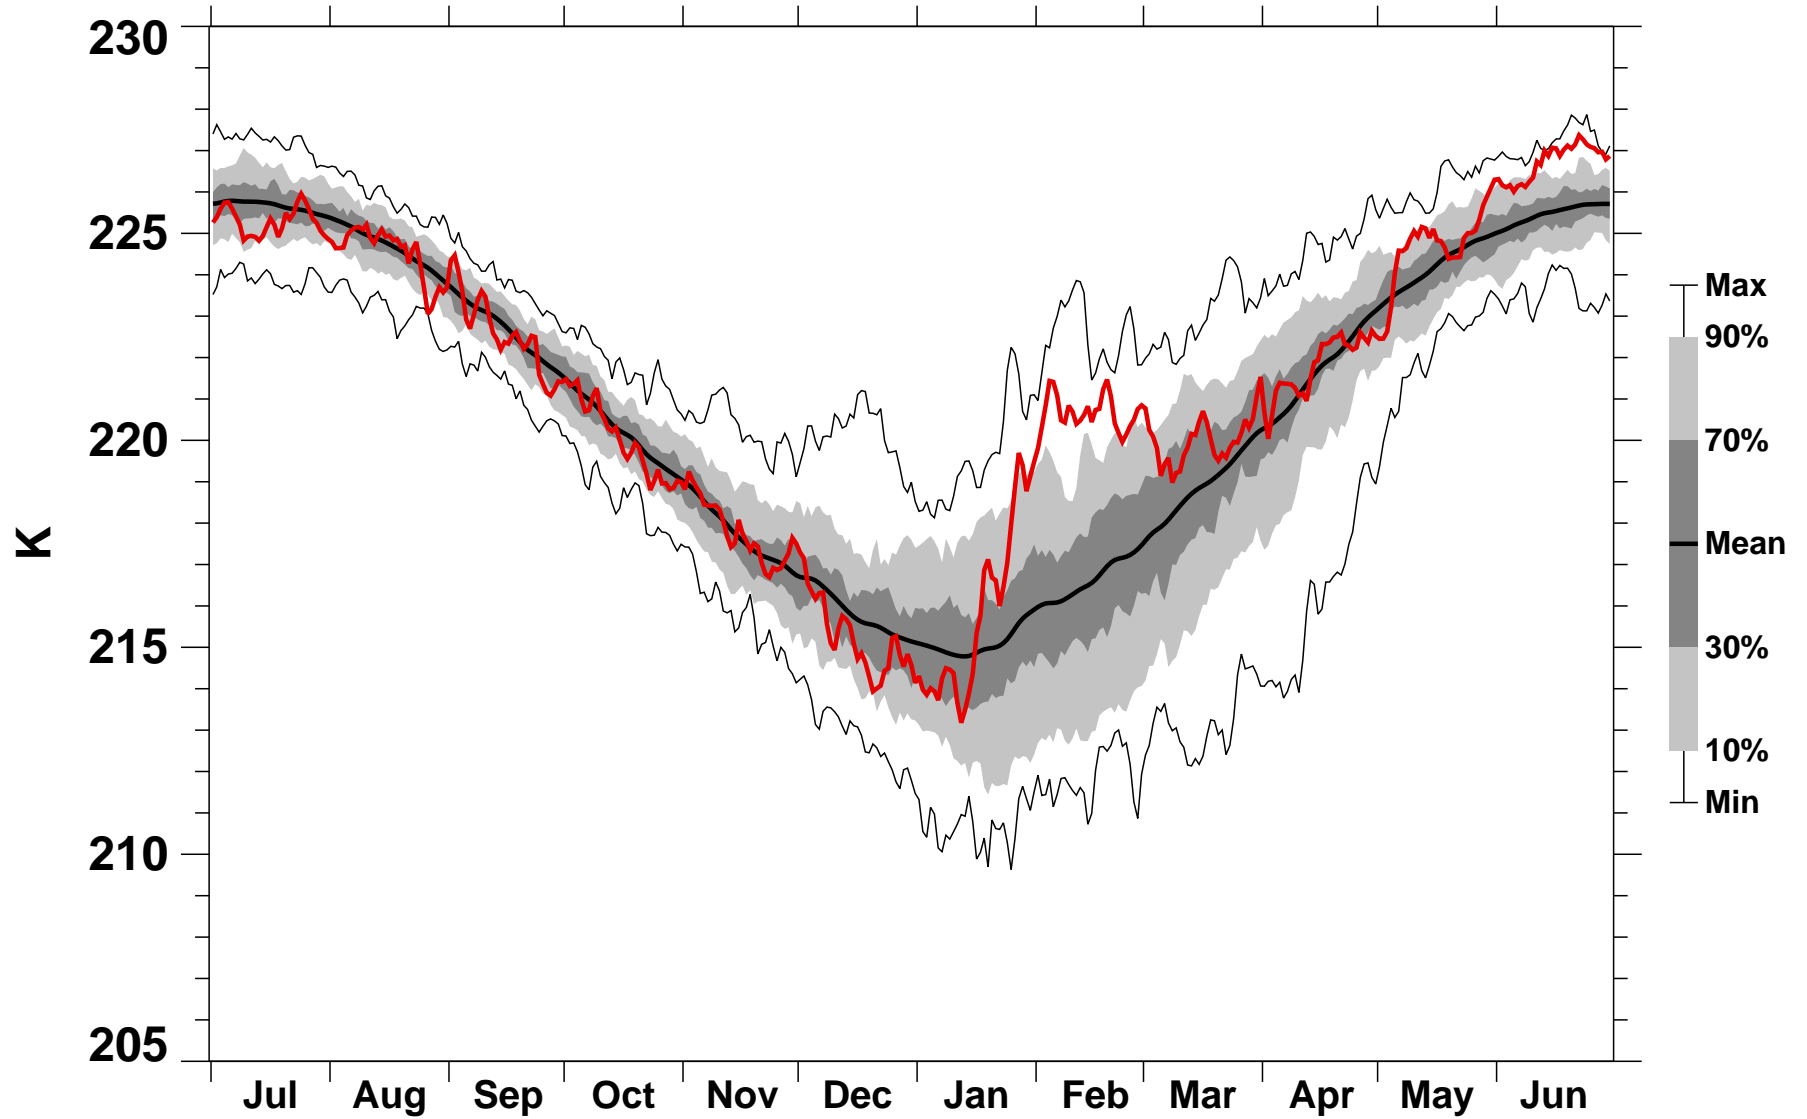

55-75°N Zonal Mean Temperature 150 hPa MERRA2

1978/1979–2023/2024

1986/1987