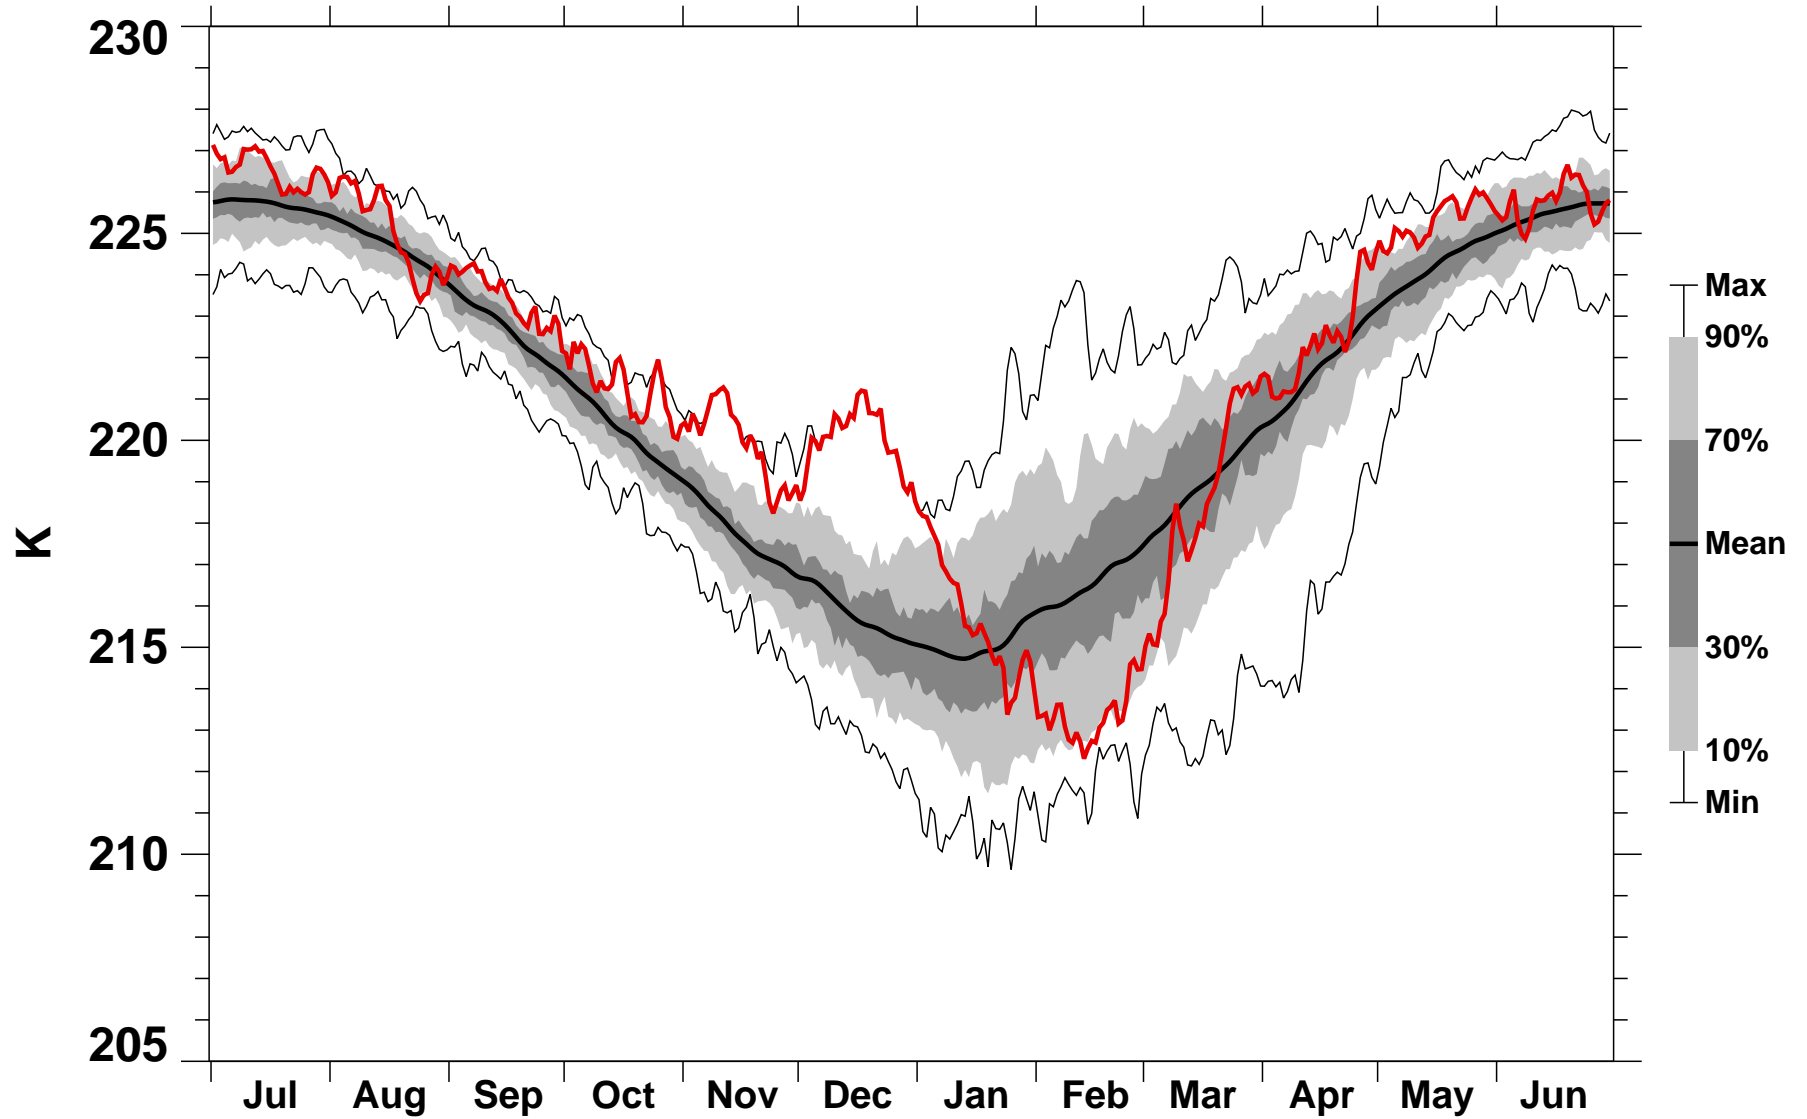

55-75°N Zonal Mean Temperature 150 hPa MERRA2

1978/1979–2024/2025

1987/1988