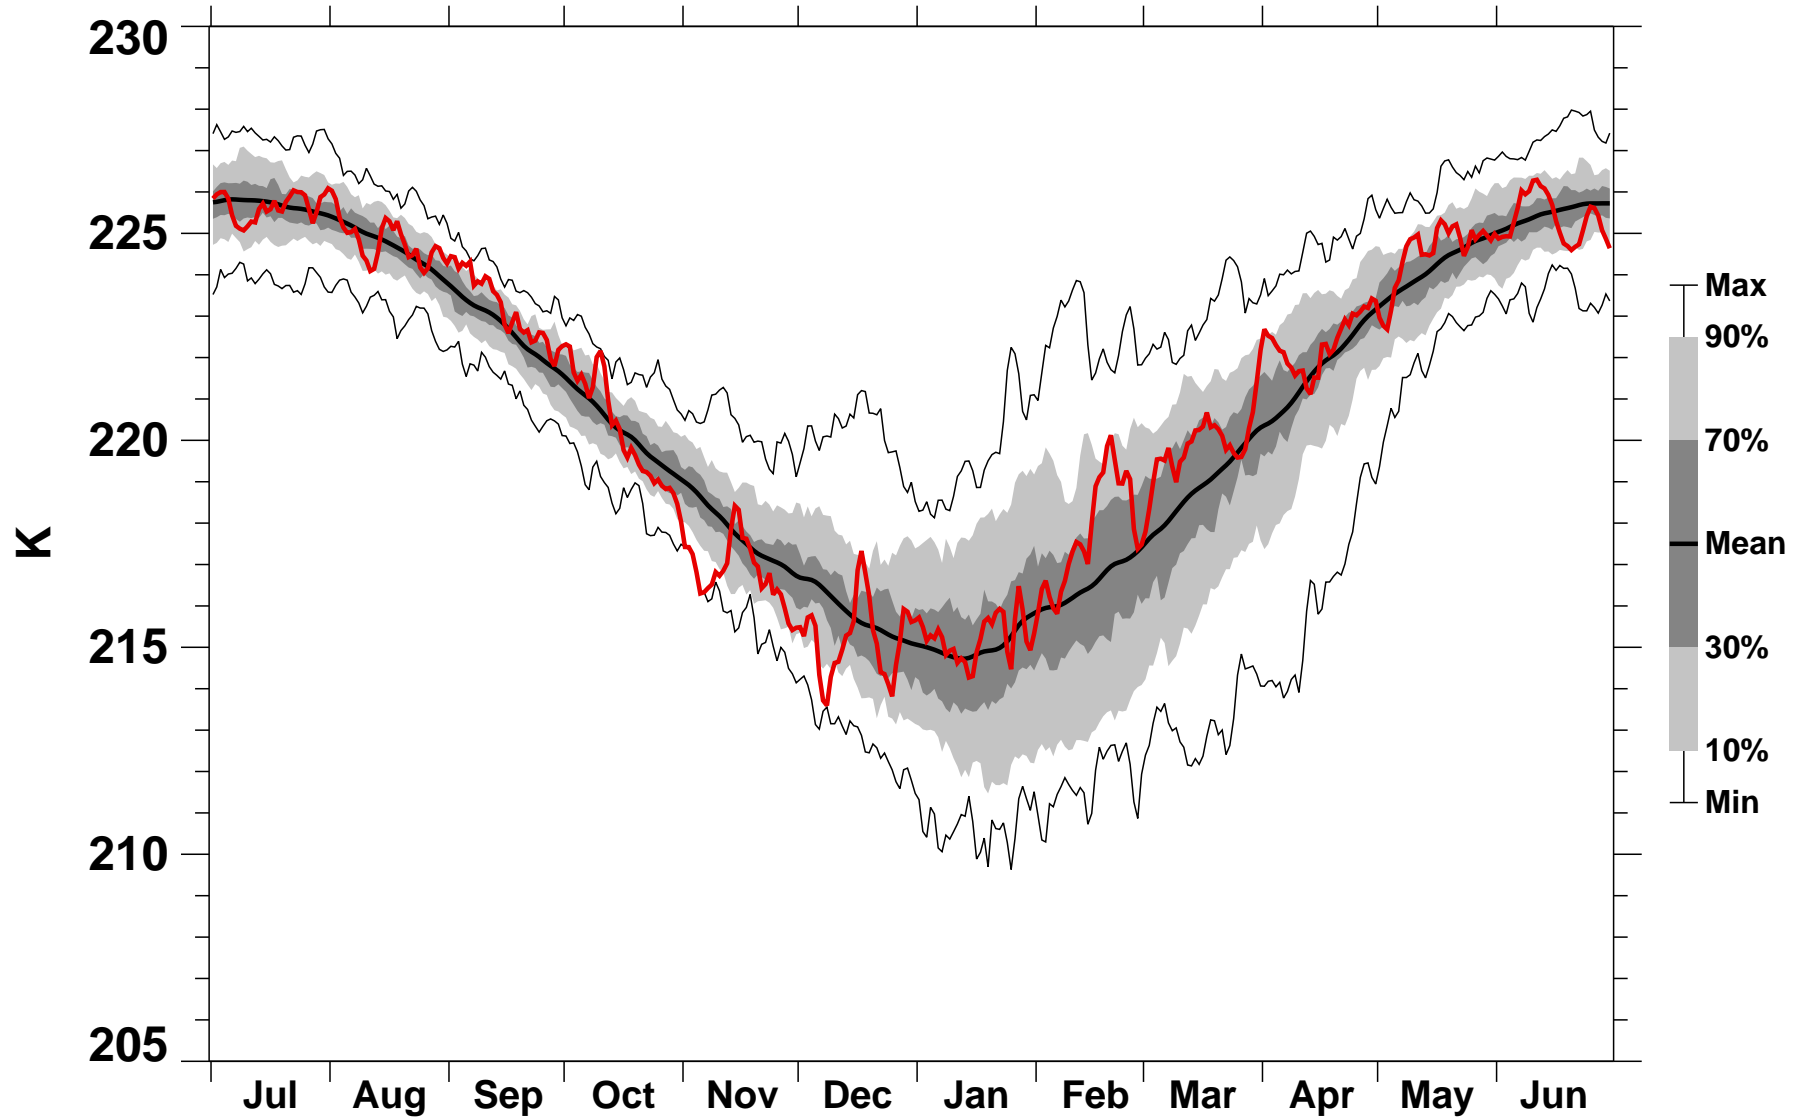

55-75°N Zonal Mean Temperature 150 hPa MERRA2

1978/1979–2024/2025

1990/1991