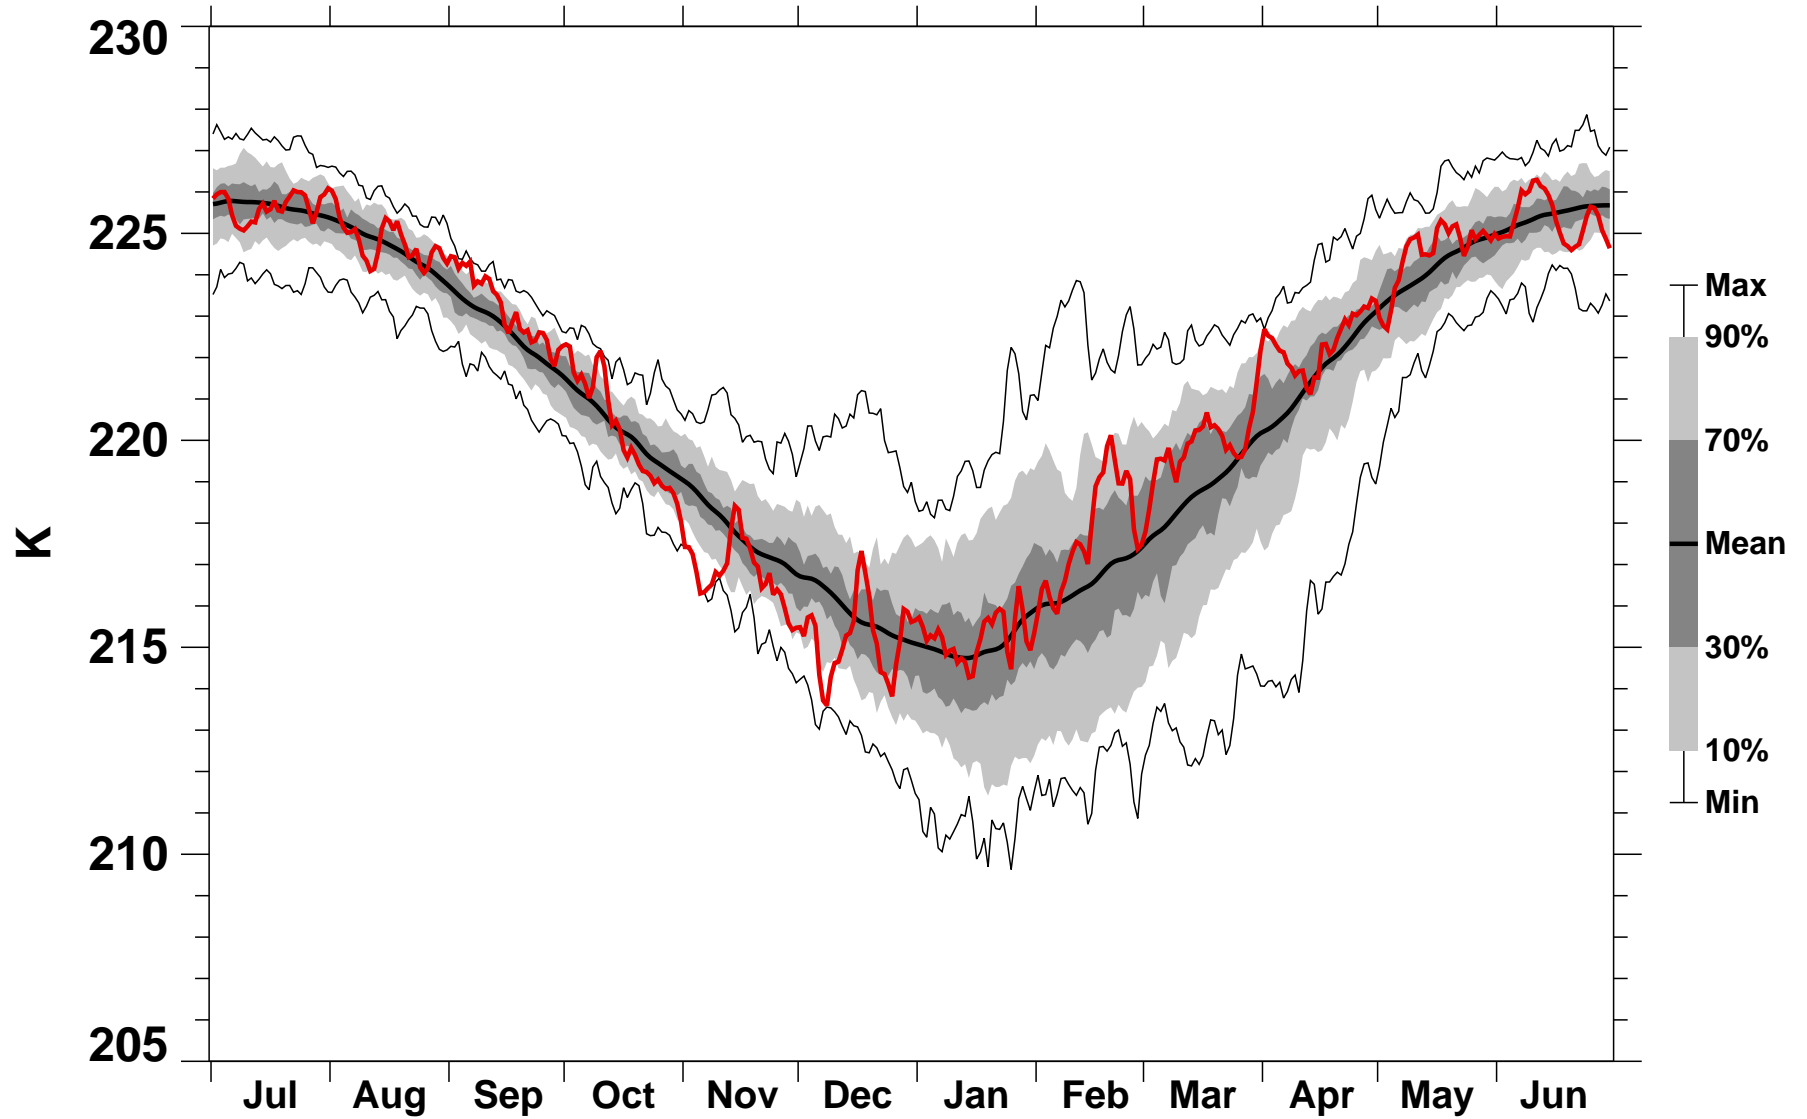

55-75°N Zonal Mean Temperature 150 hPa MERRA2

1978/1979–2022/2023

1990/1991