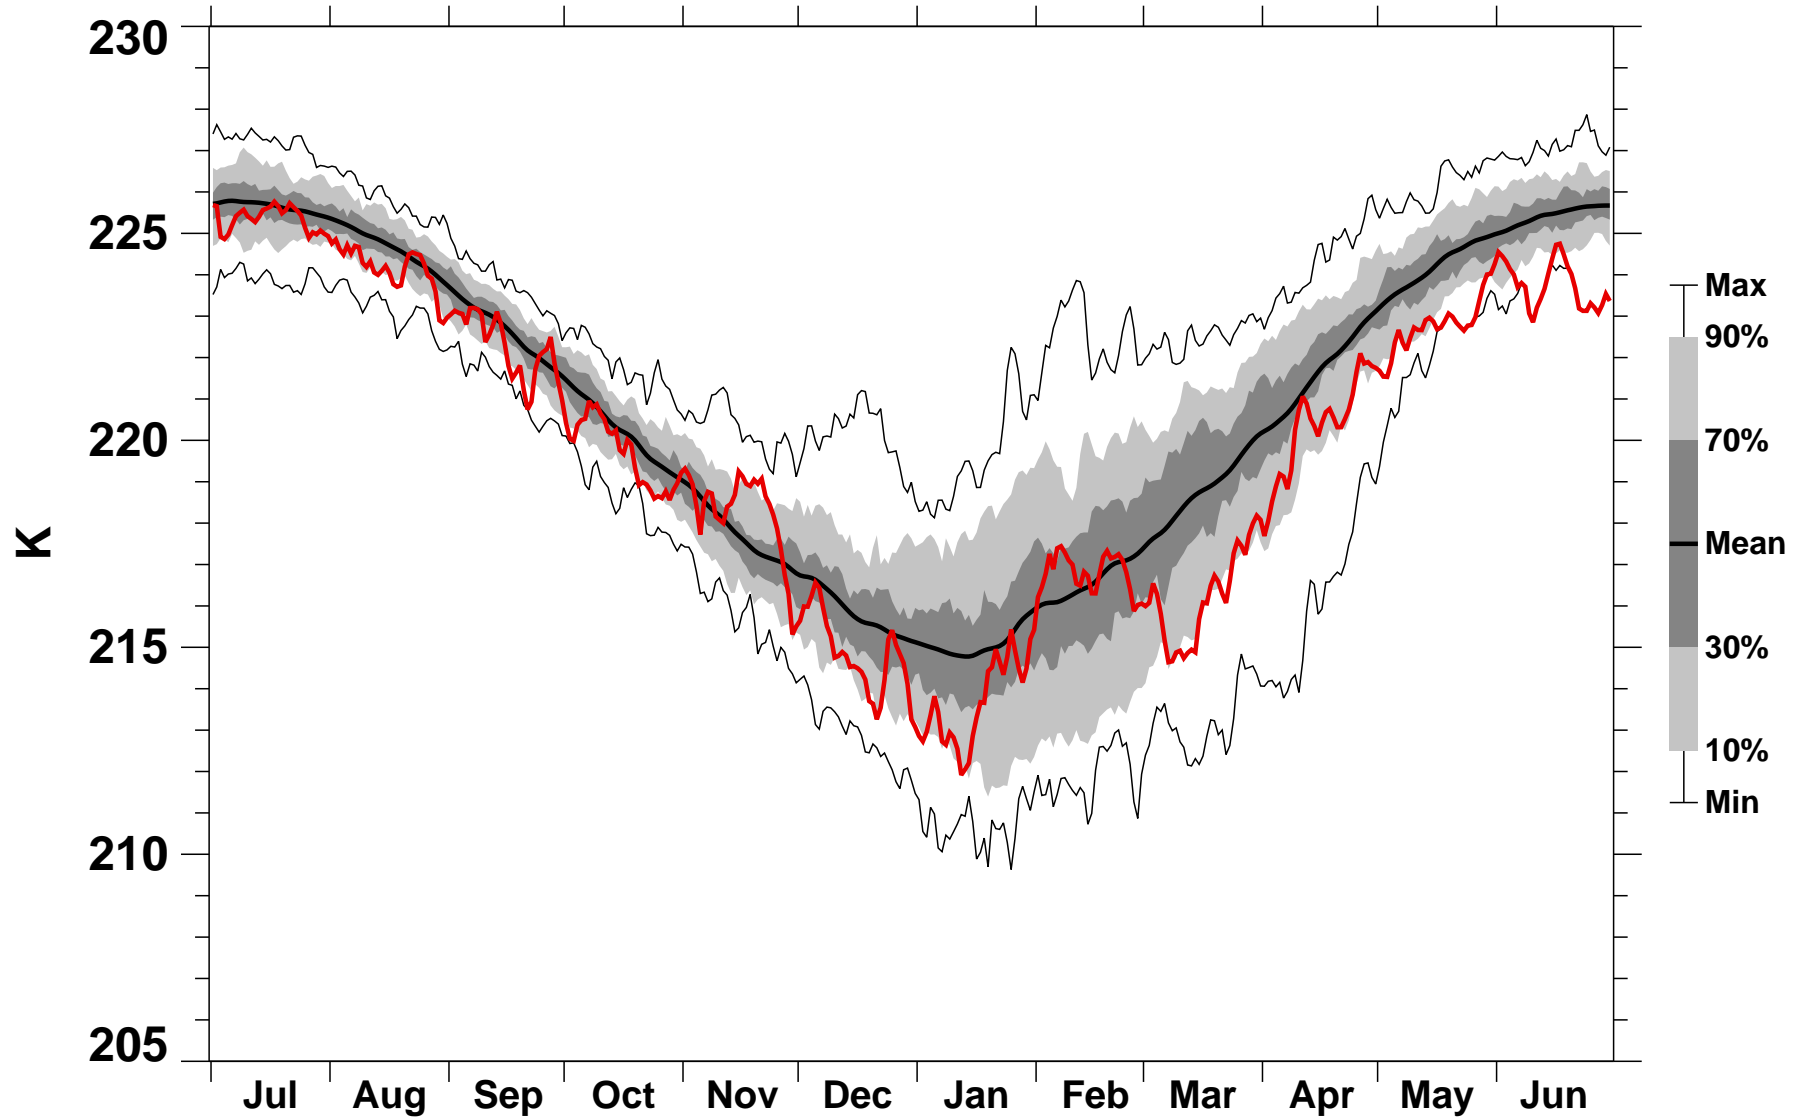

55-75°N Zonal Mean Temperature 150 hPa MERRA2

1978/1979-2021/2022

1994/1995