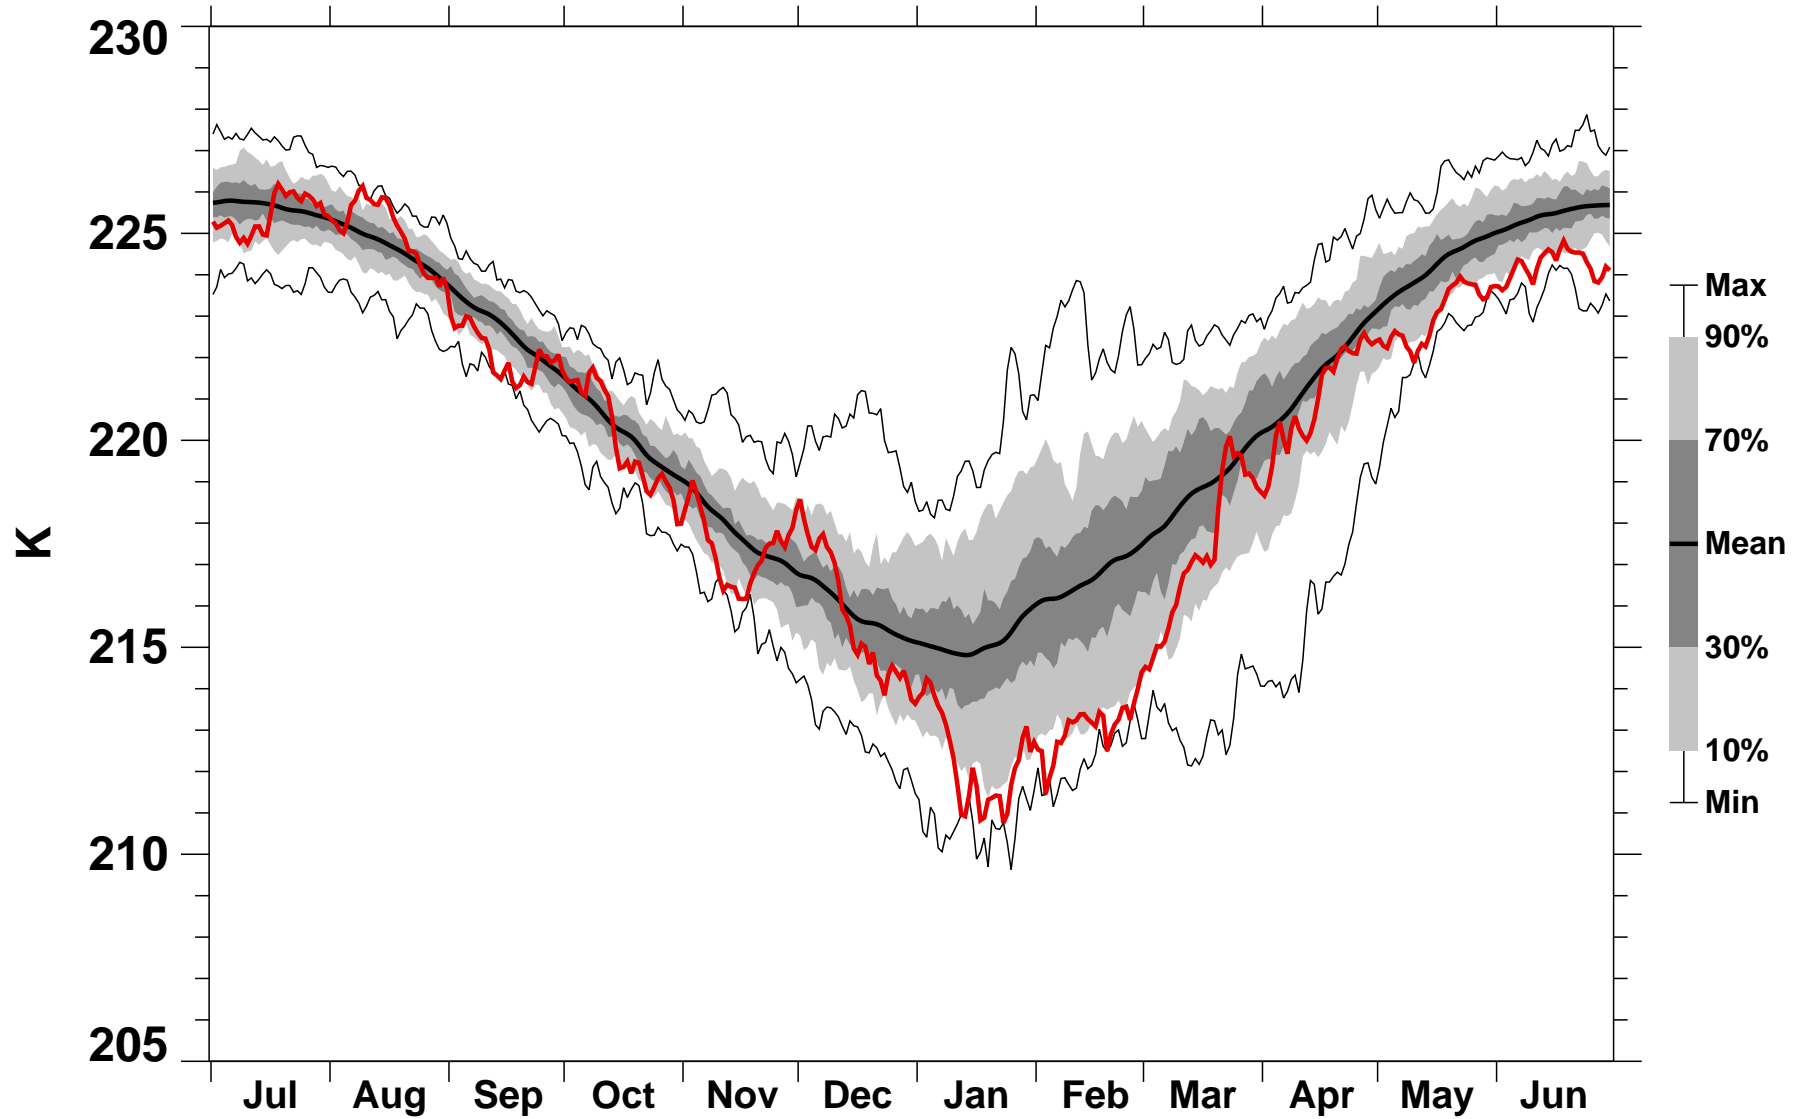

# 55-75°N Zonal Mean Temperature 150 hPa MERRA2

1978/1979–2020/2021

1999/2000