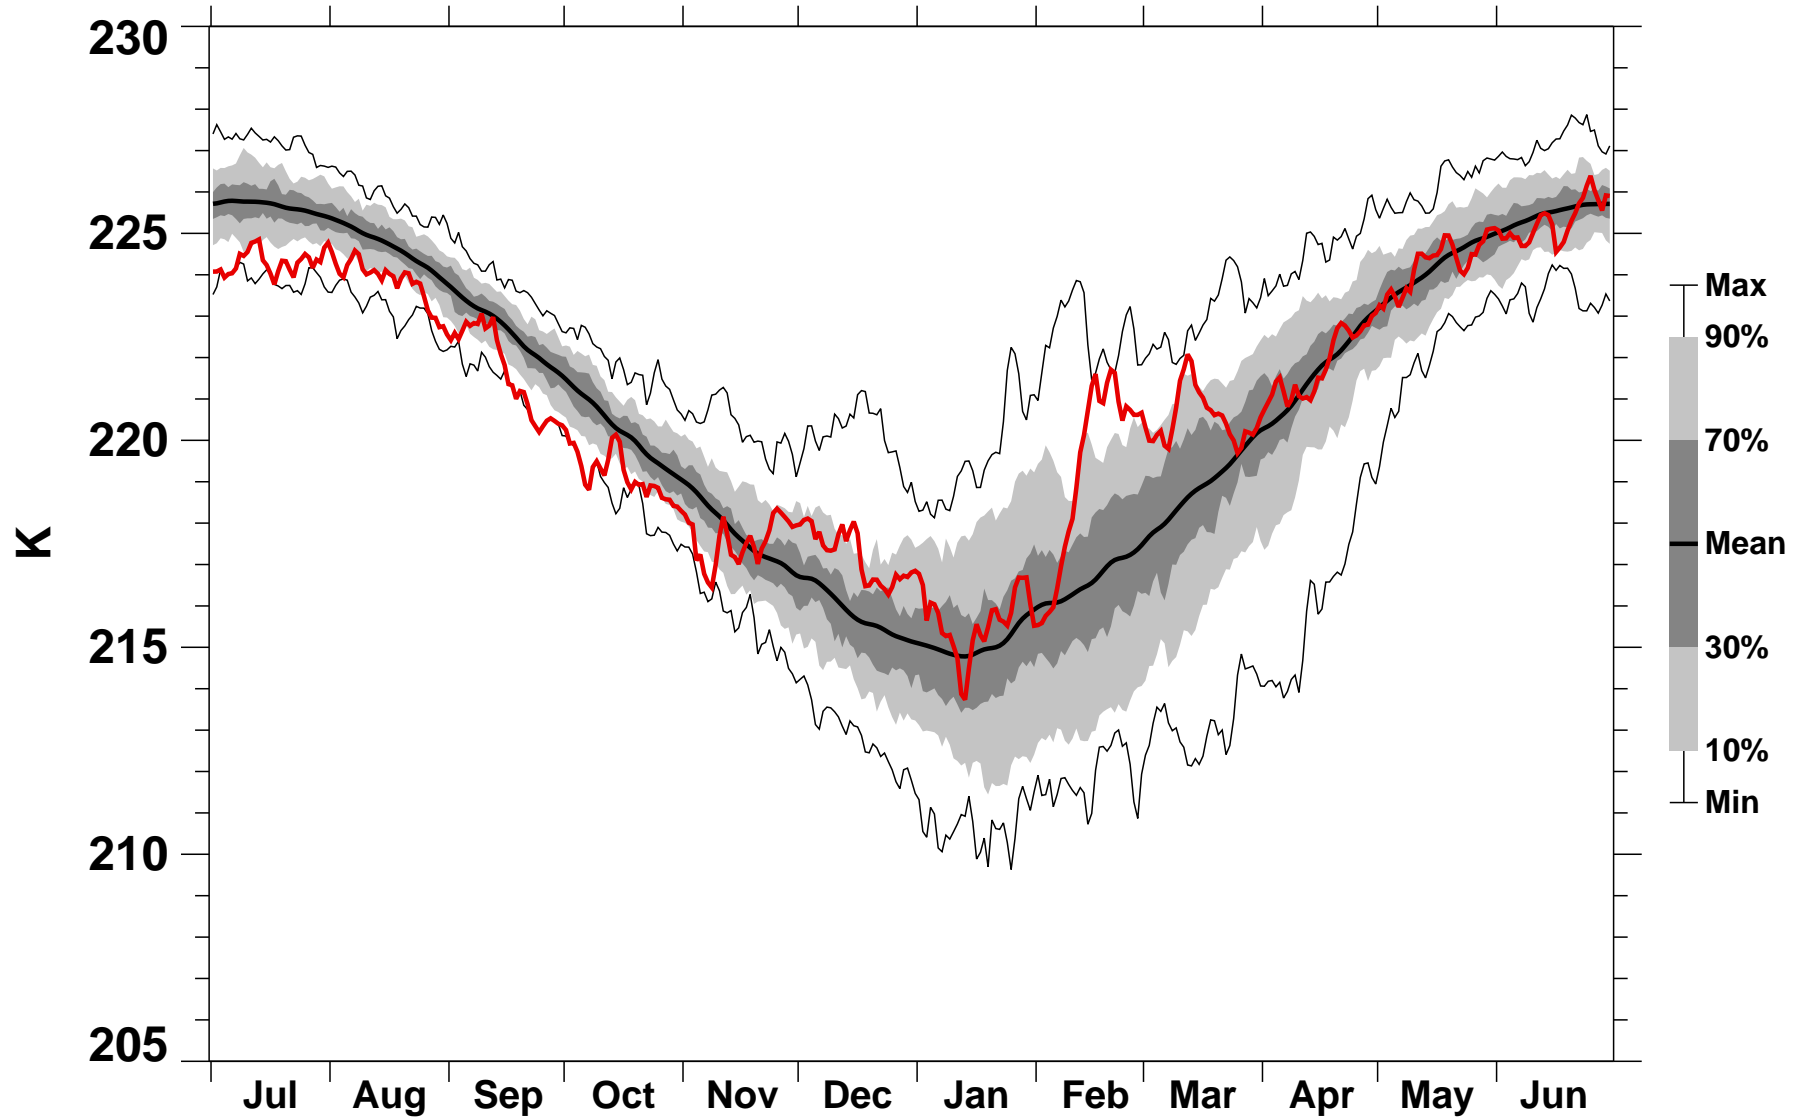

55-75°N Zonal Mean Temperature 150 hPa MERRA2

1978/1979-2023/2024

2000/2001