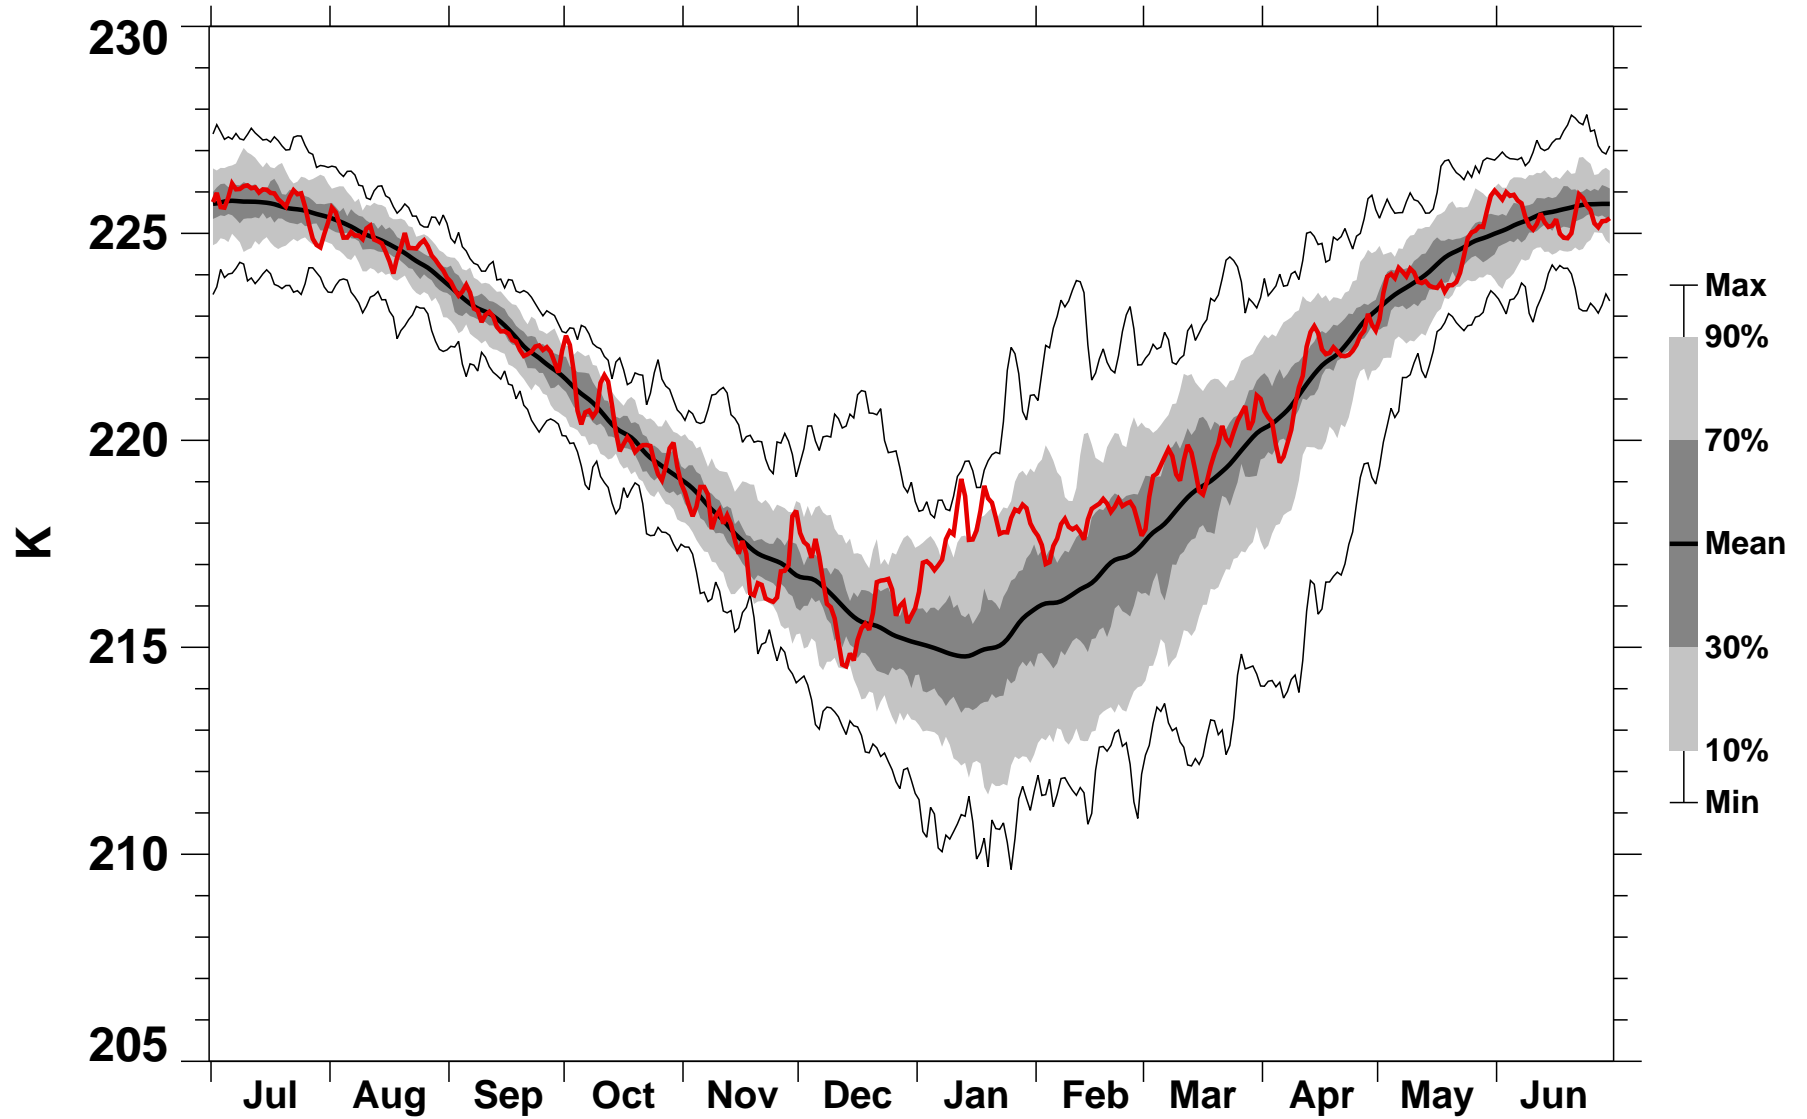

55-75°N Zonal Mean Temperature 150 hPa MERRA2

1978/1979–2023/2024

2001/2002