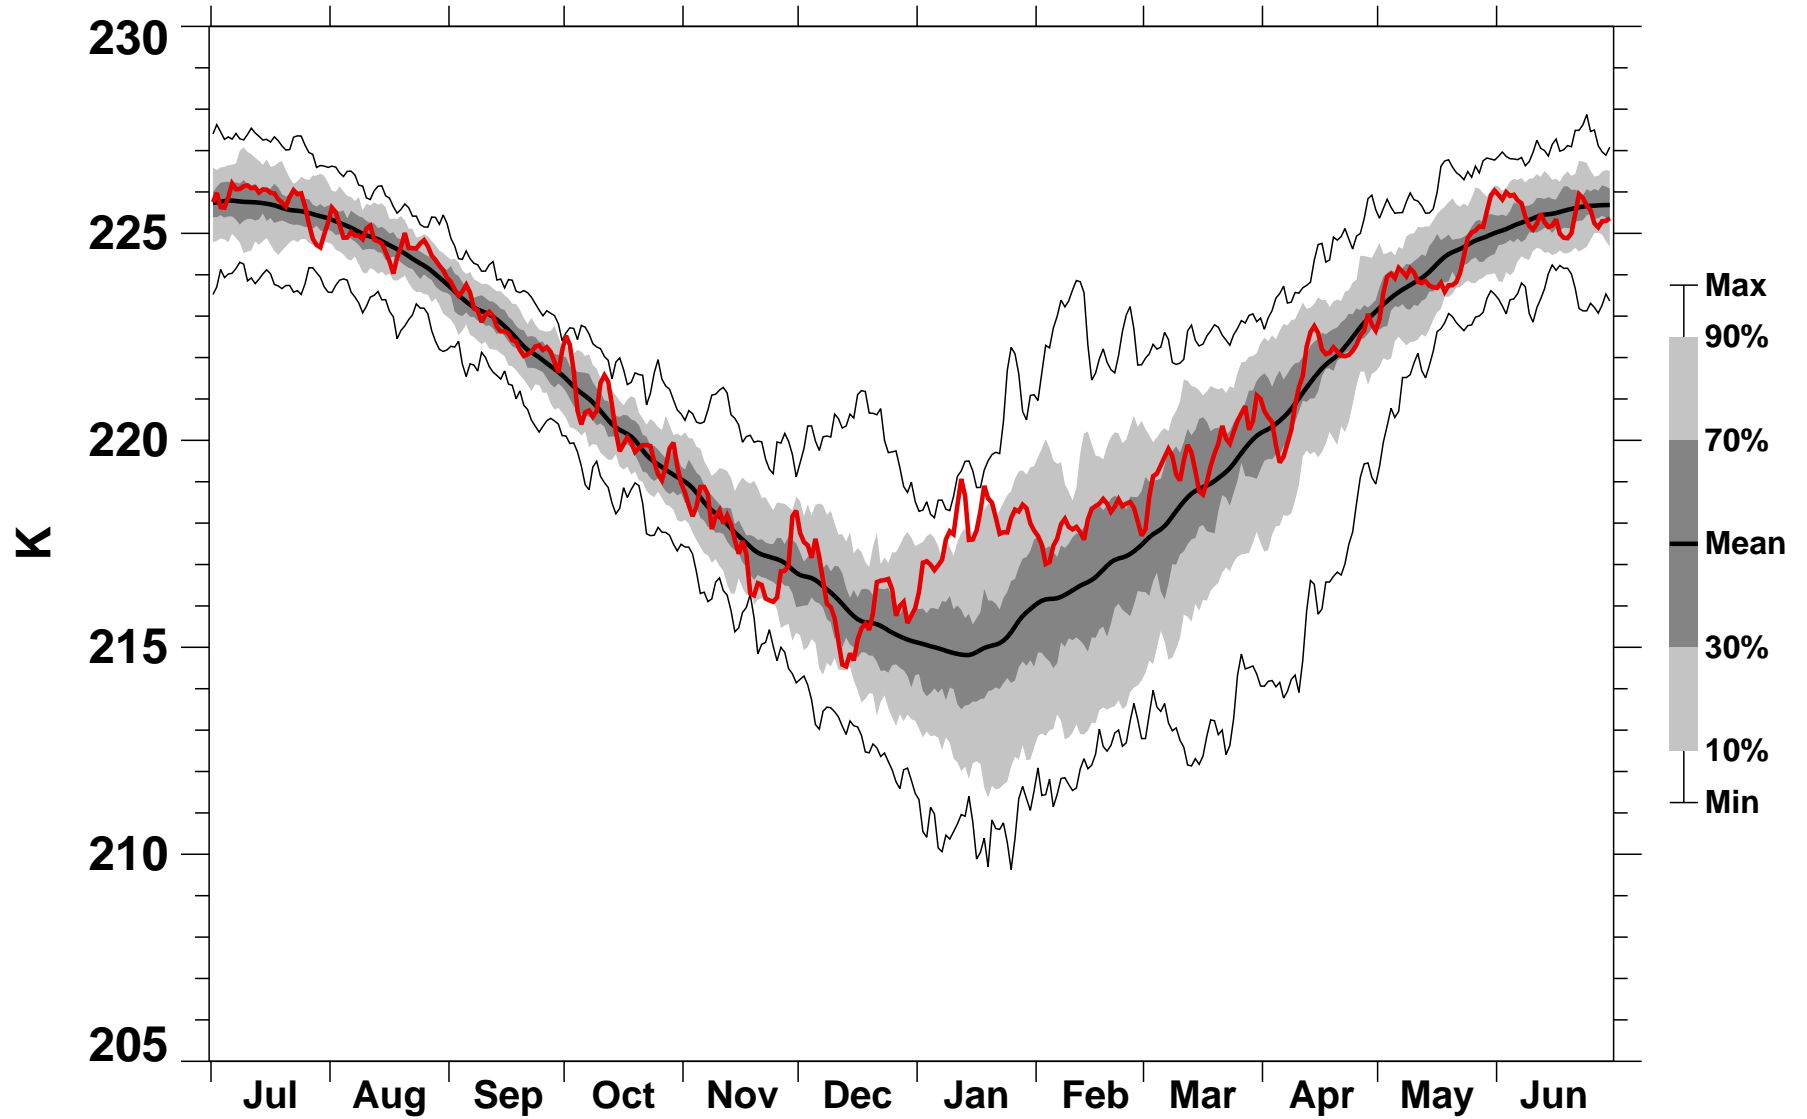

55-75°N Zonal Mean Temperature 150 hPa MERRA2

1978/1979–2020/2021

2001/2002