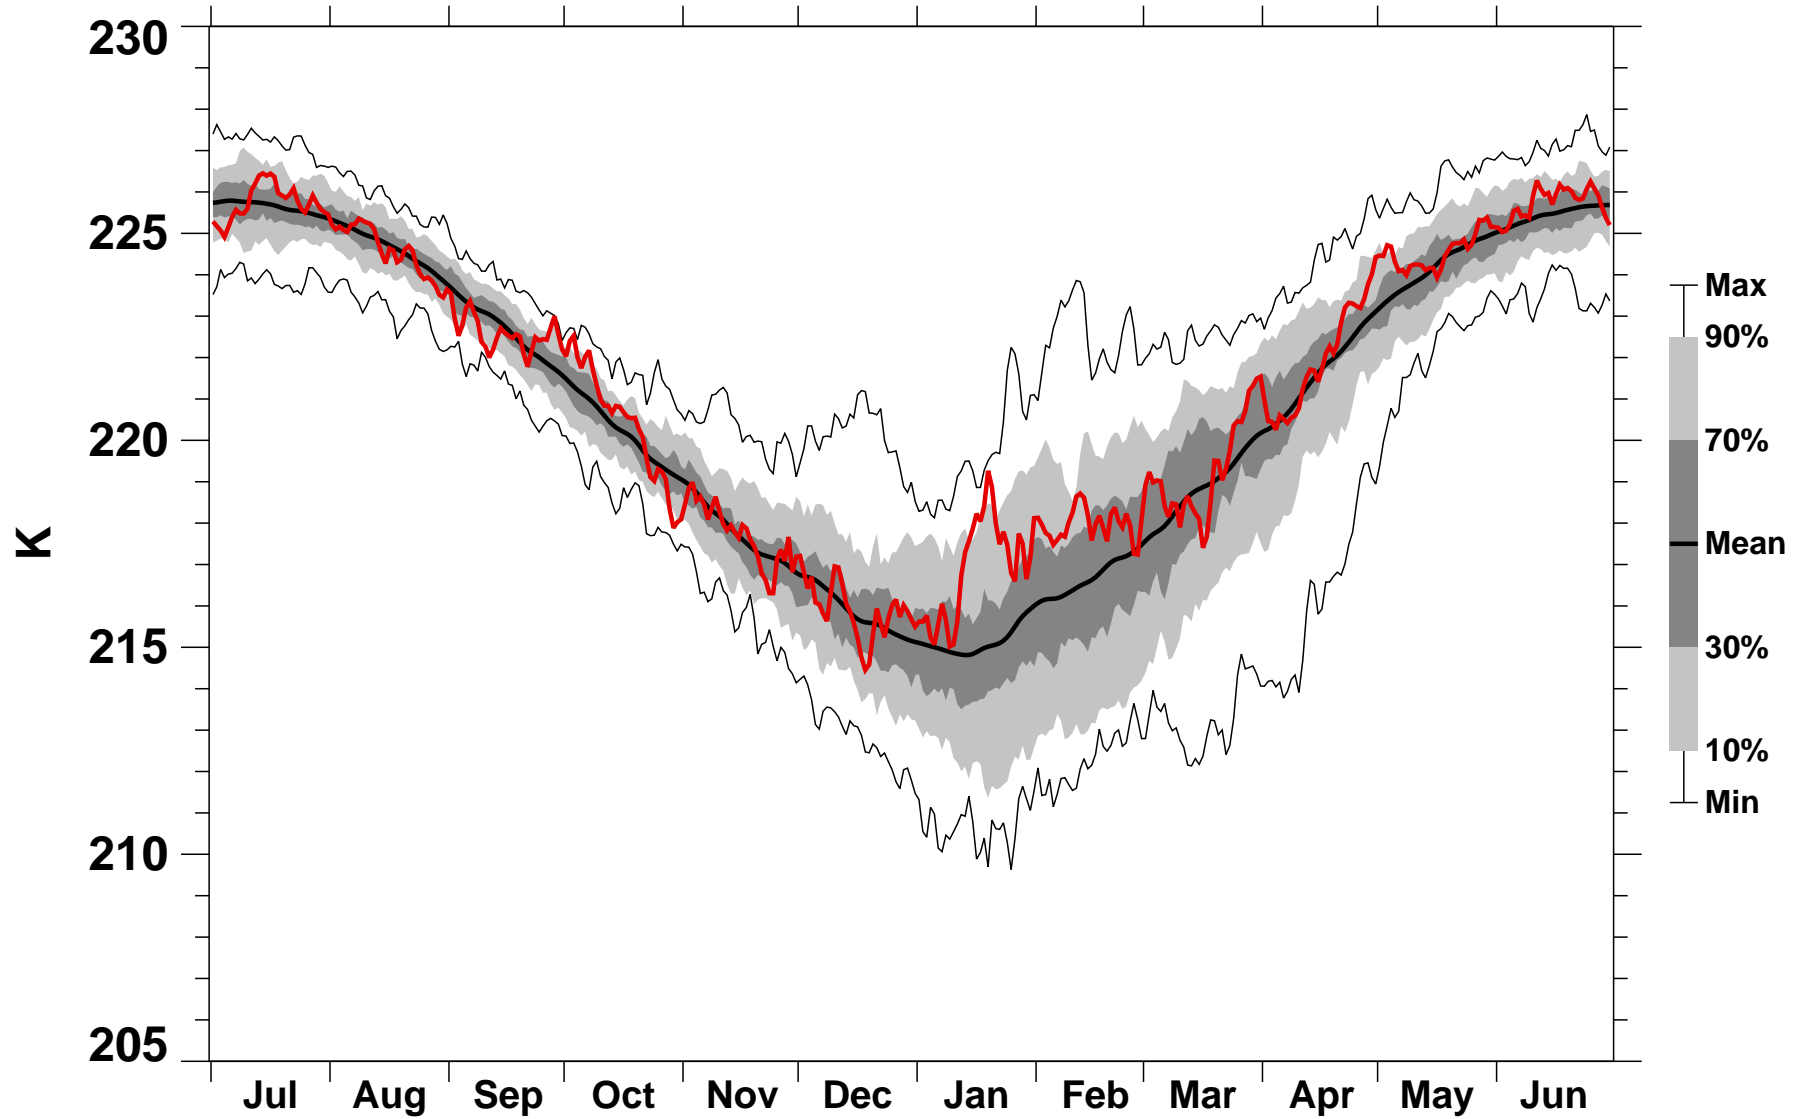

# 55-75°N Zonal Mean Temperature 150 hPa MERRA2

1978/1979–2020/2021

2002/2003