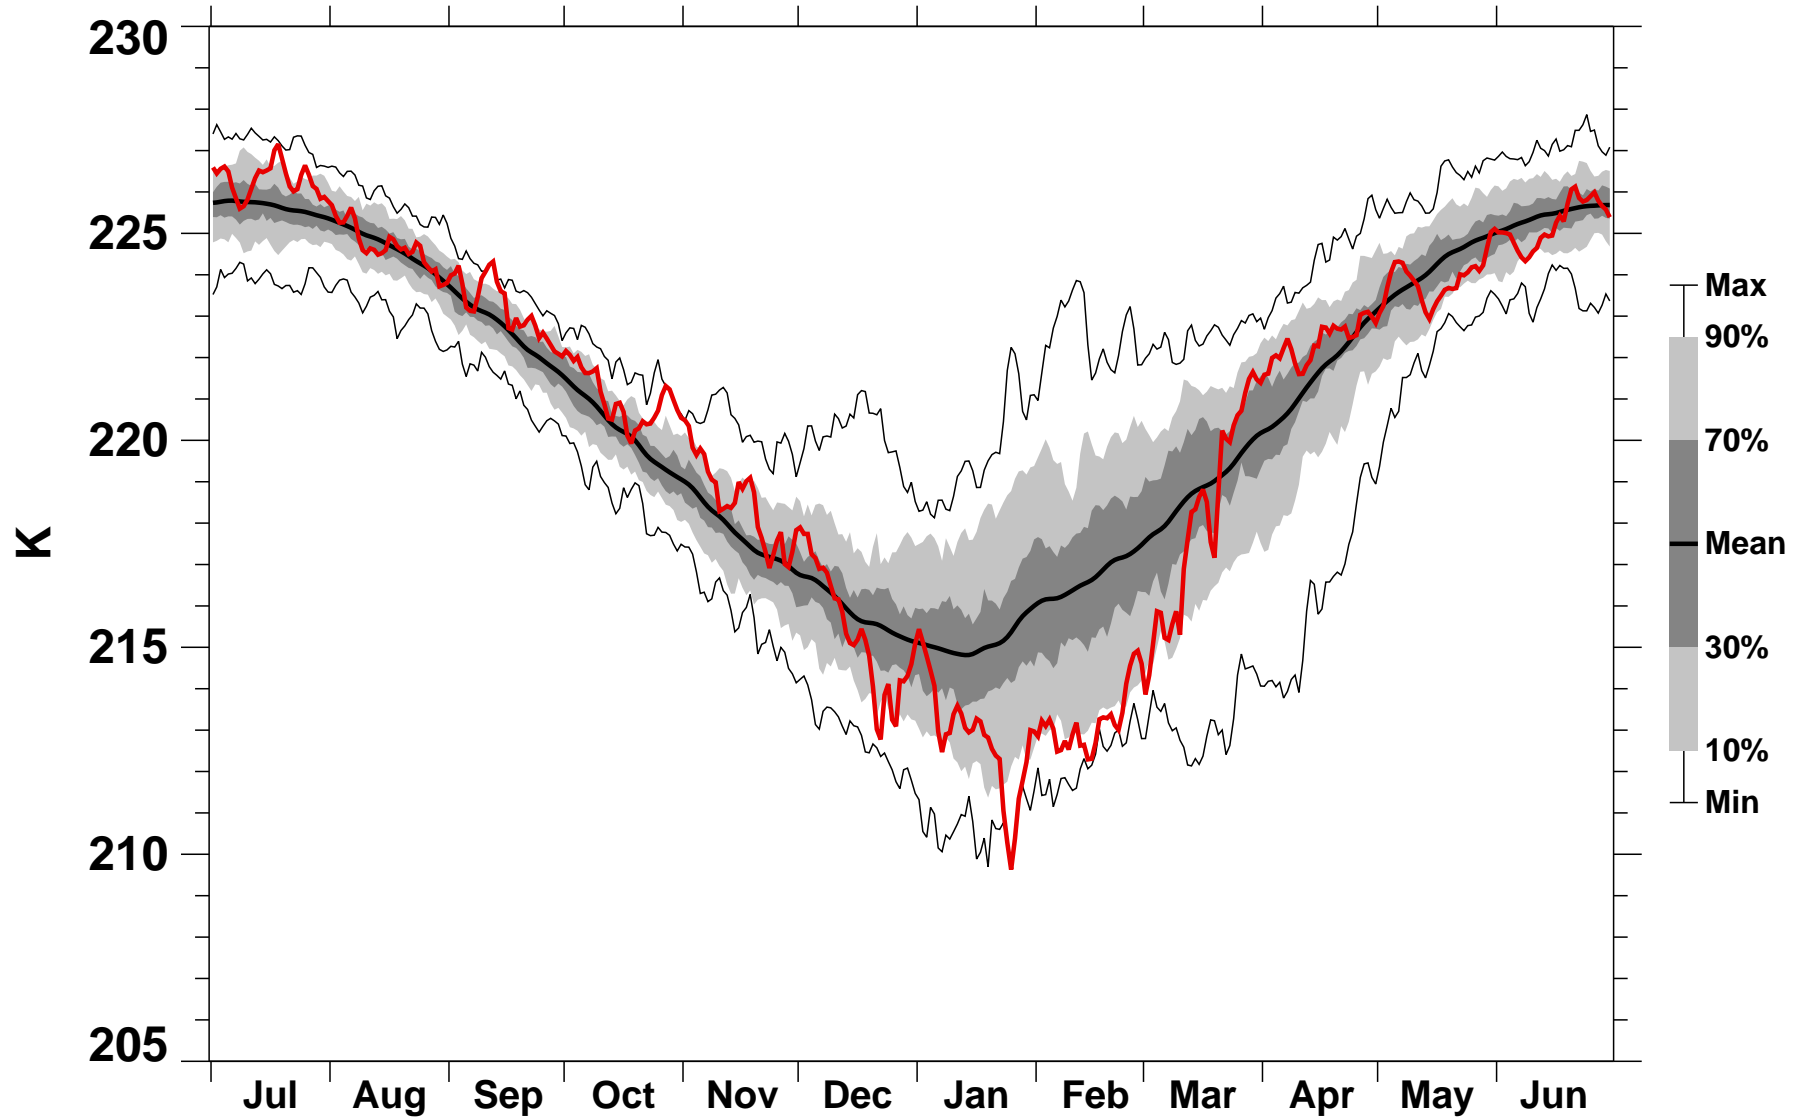

55-75°N Zonal Mean Temperature 150 hPa MERRA2

1978/1979–2020/2021

2004/2005