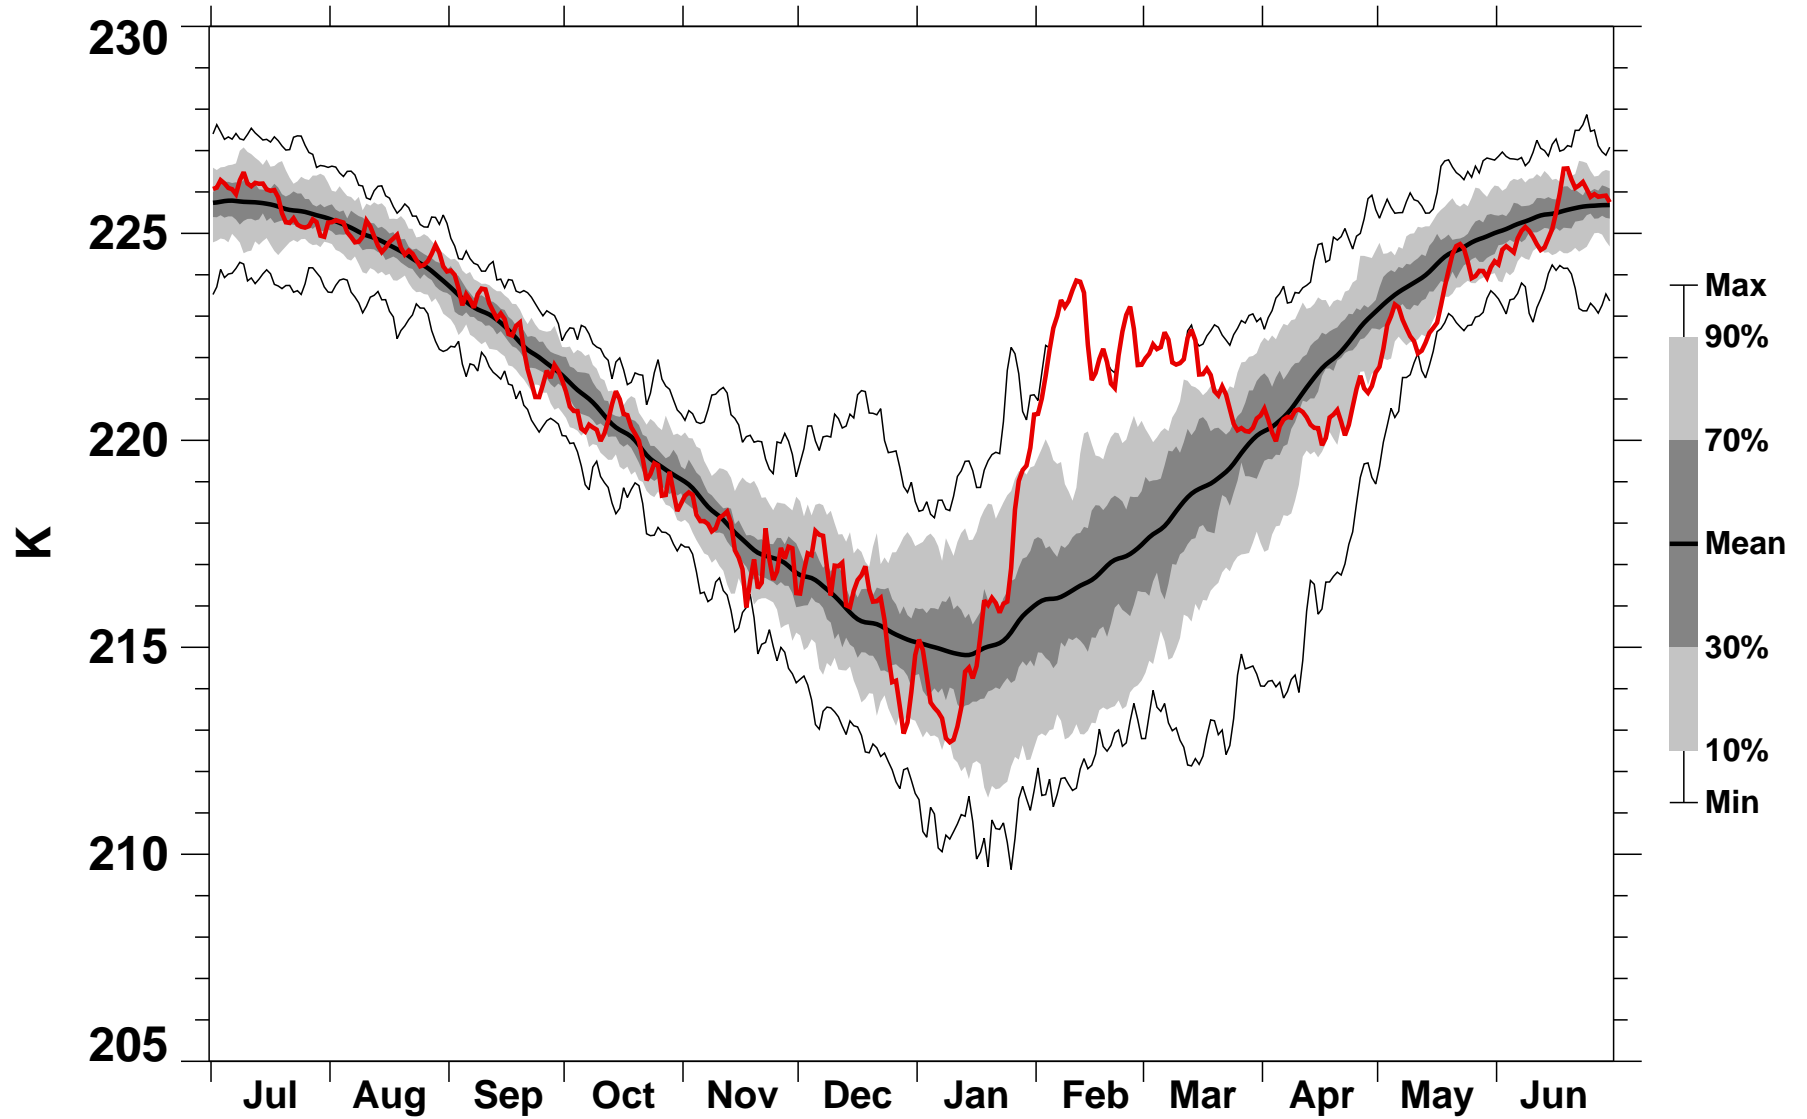

55-75°N Zonal Mean Temperature 150 hPa MERRA2

1978/1979–2020/2021

2008/2009