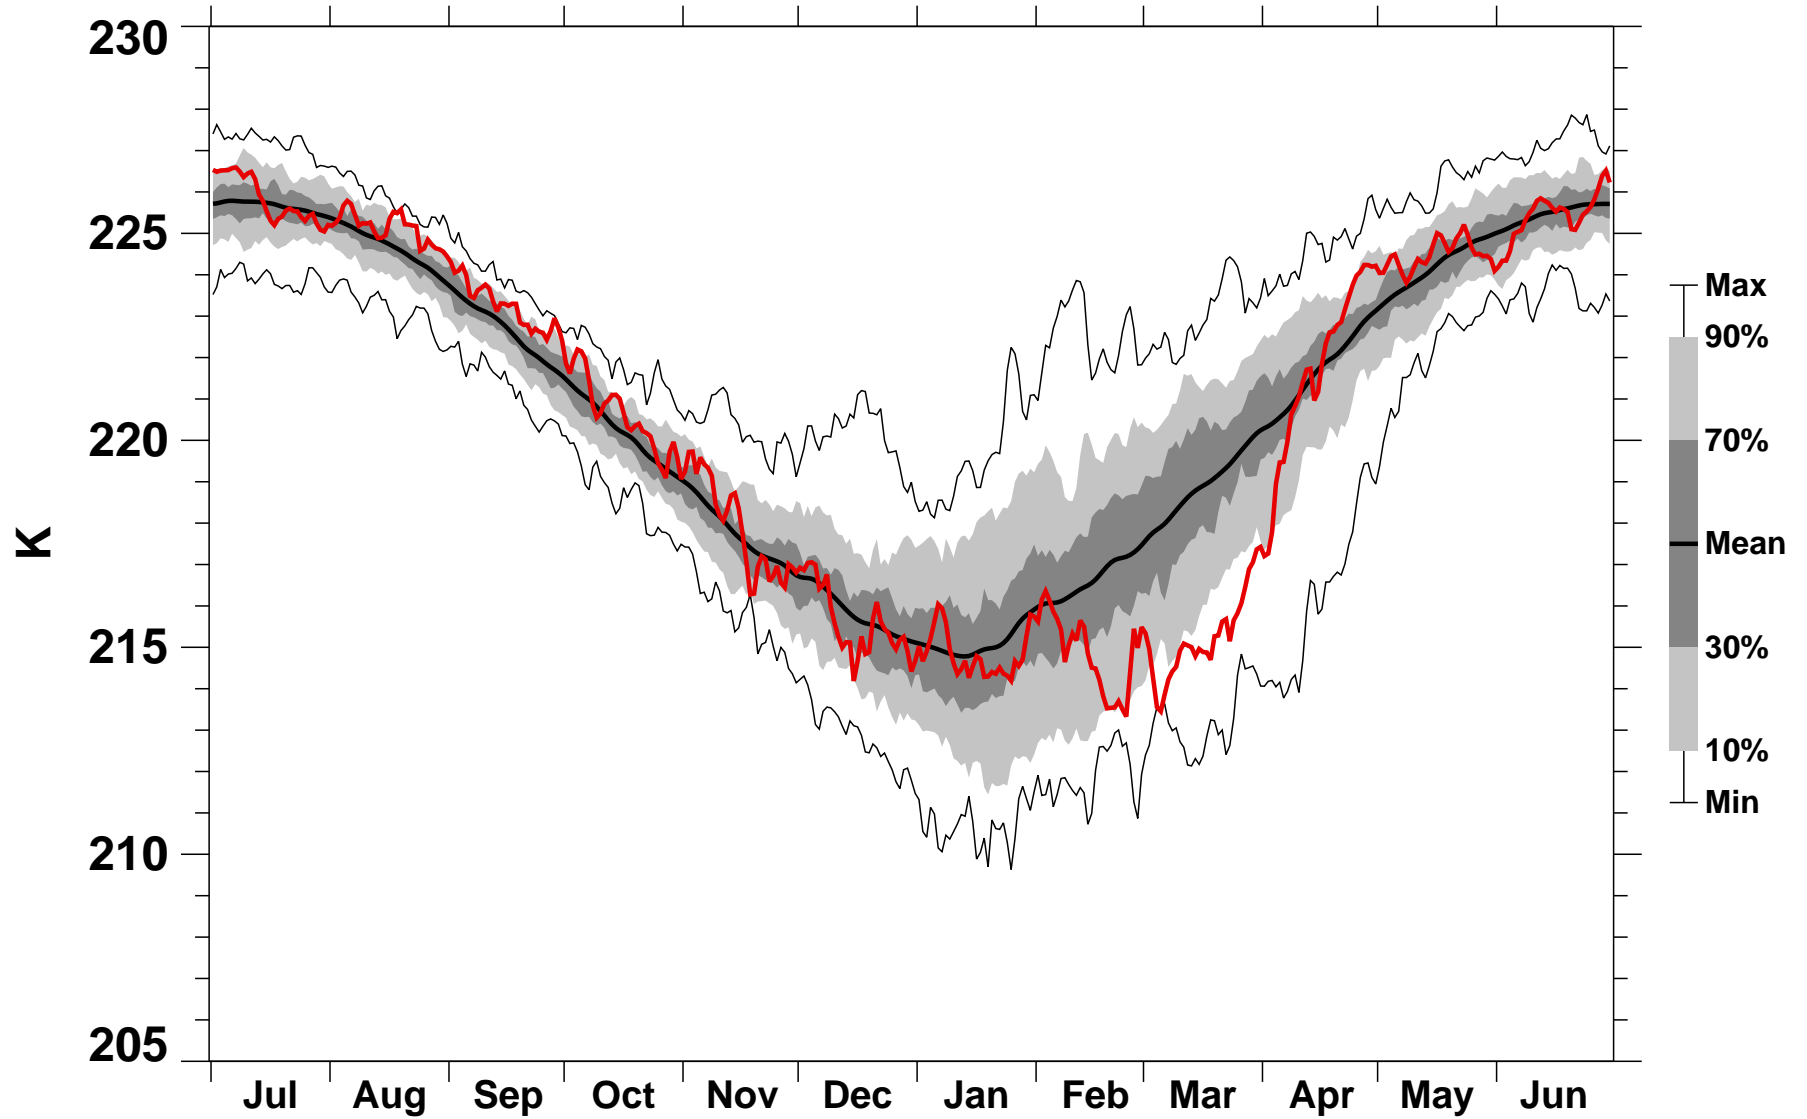

55-75°N Zonal Mean Temperature 150 hPa MERRA2

1978/1979–2023/2024

2010/2011