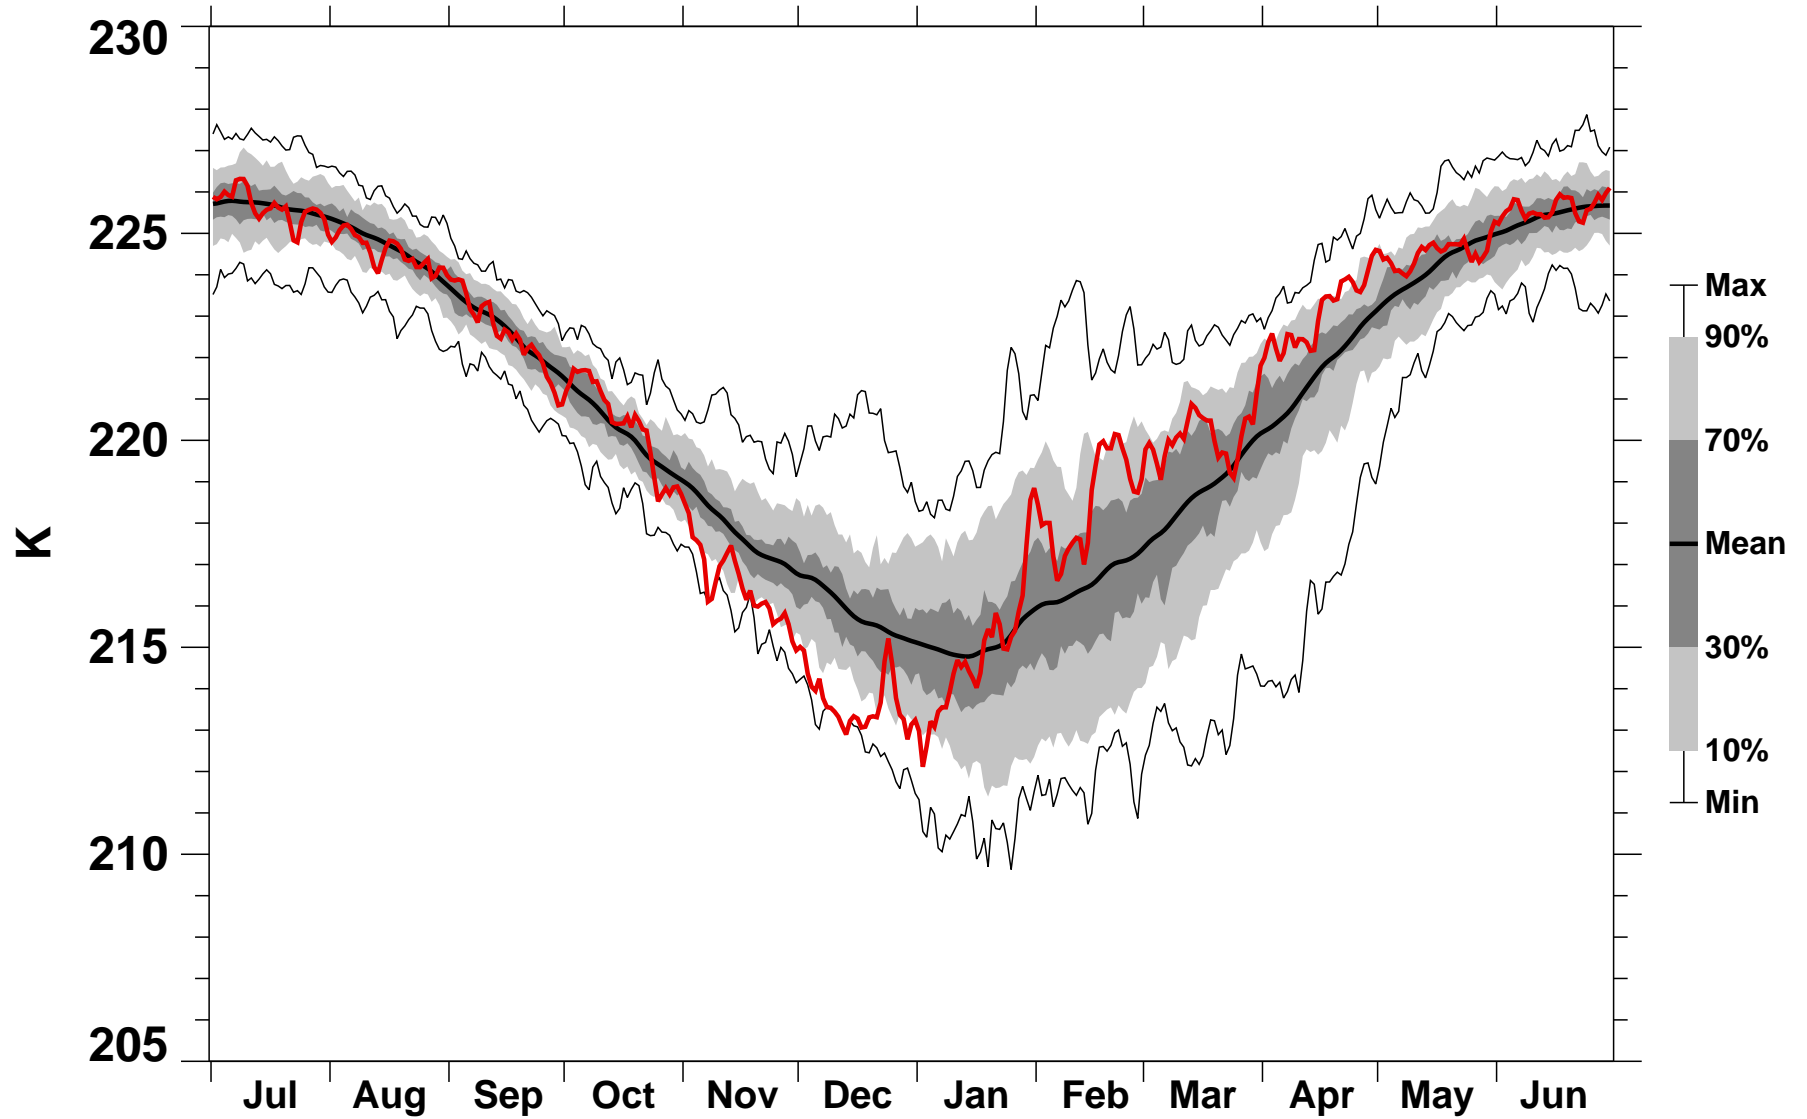

55-75°N Zonal Mean Temperature 150 hPa MERRA2

1978/1979–2021/2022

2011/2012