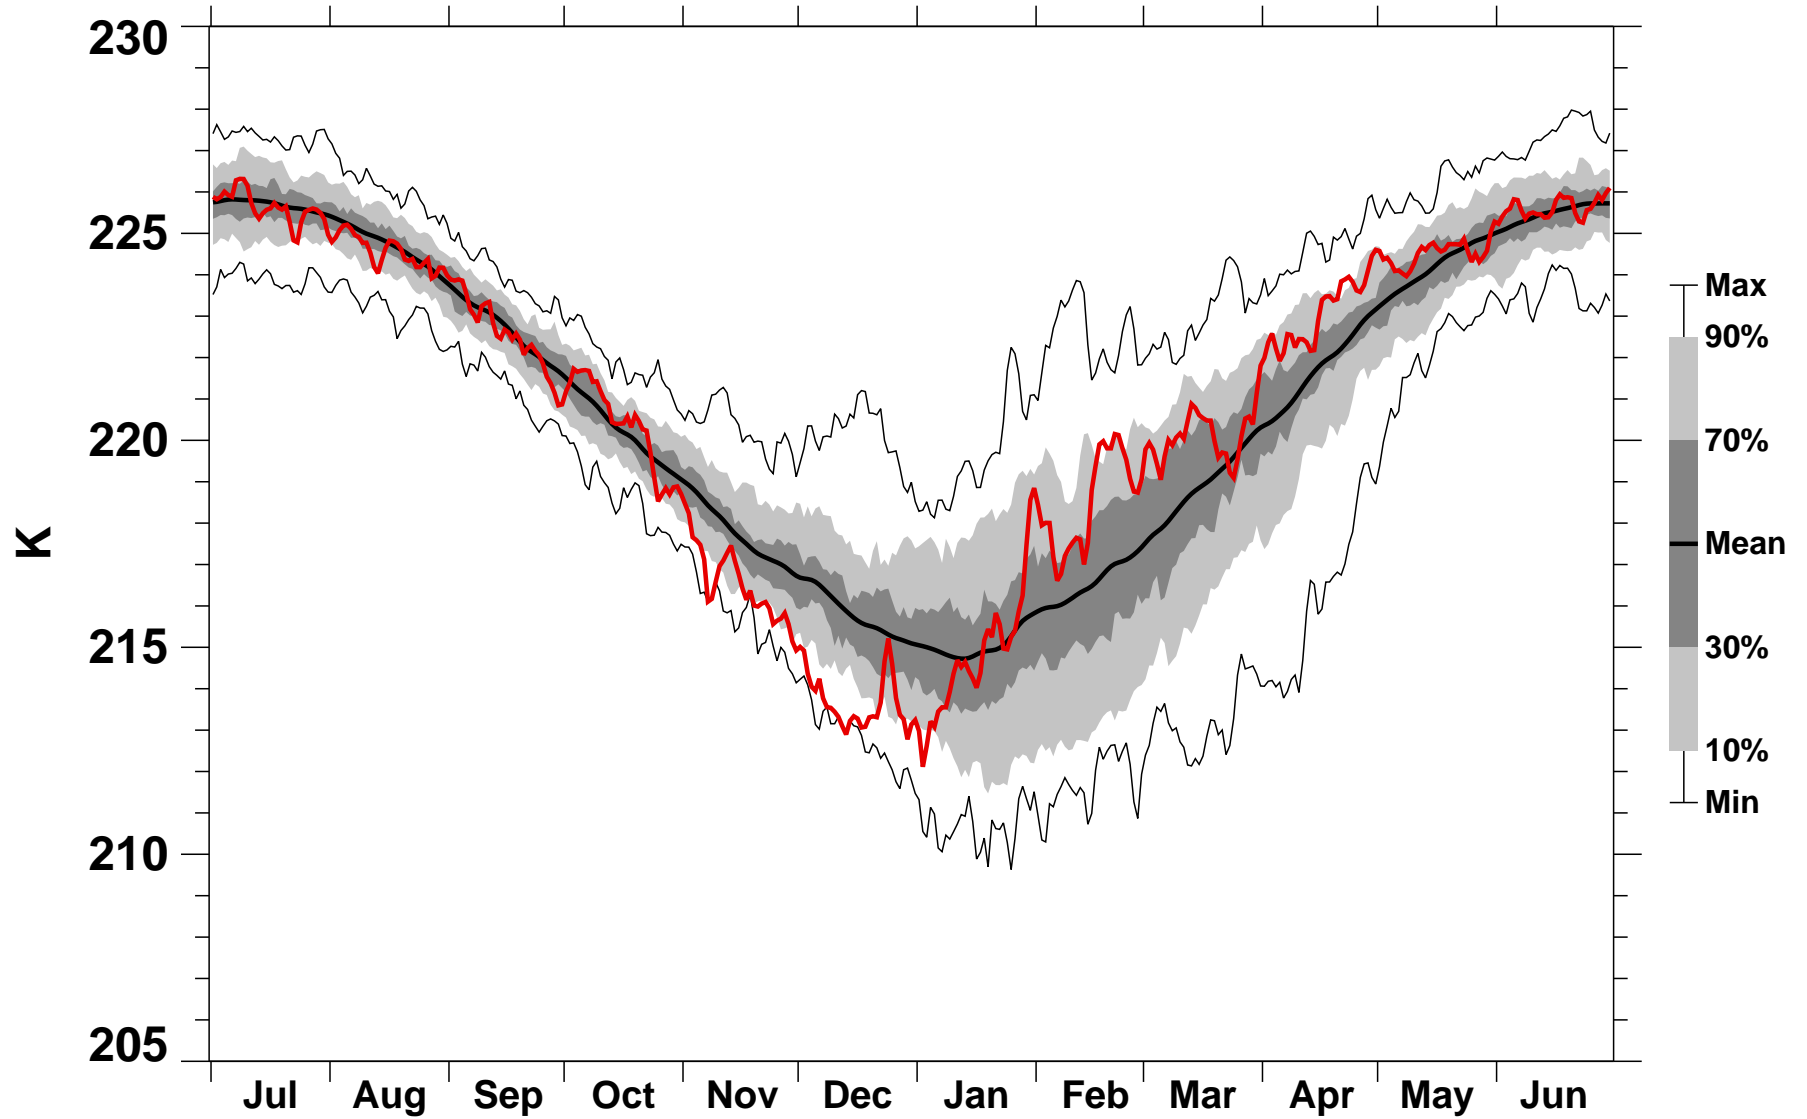

55-75°N Zonal Mean Temperature 150 hPa MERRA2

1978/1979–2024/2025

2011/2012