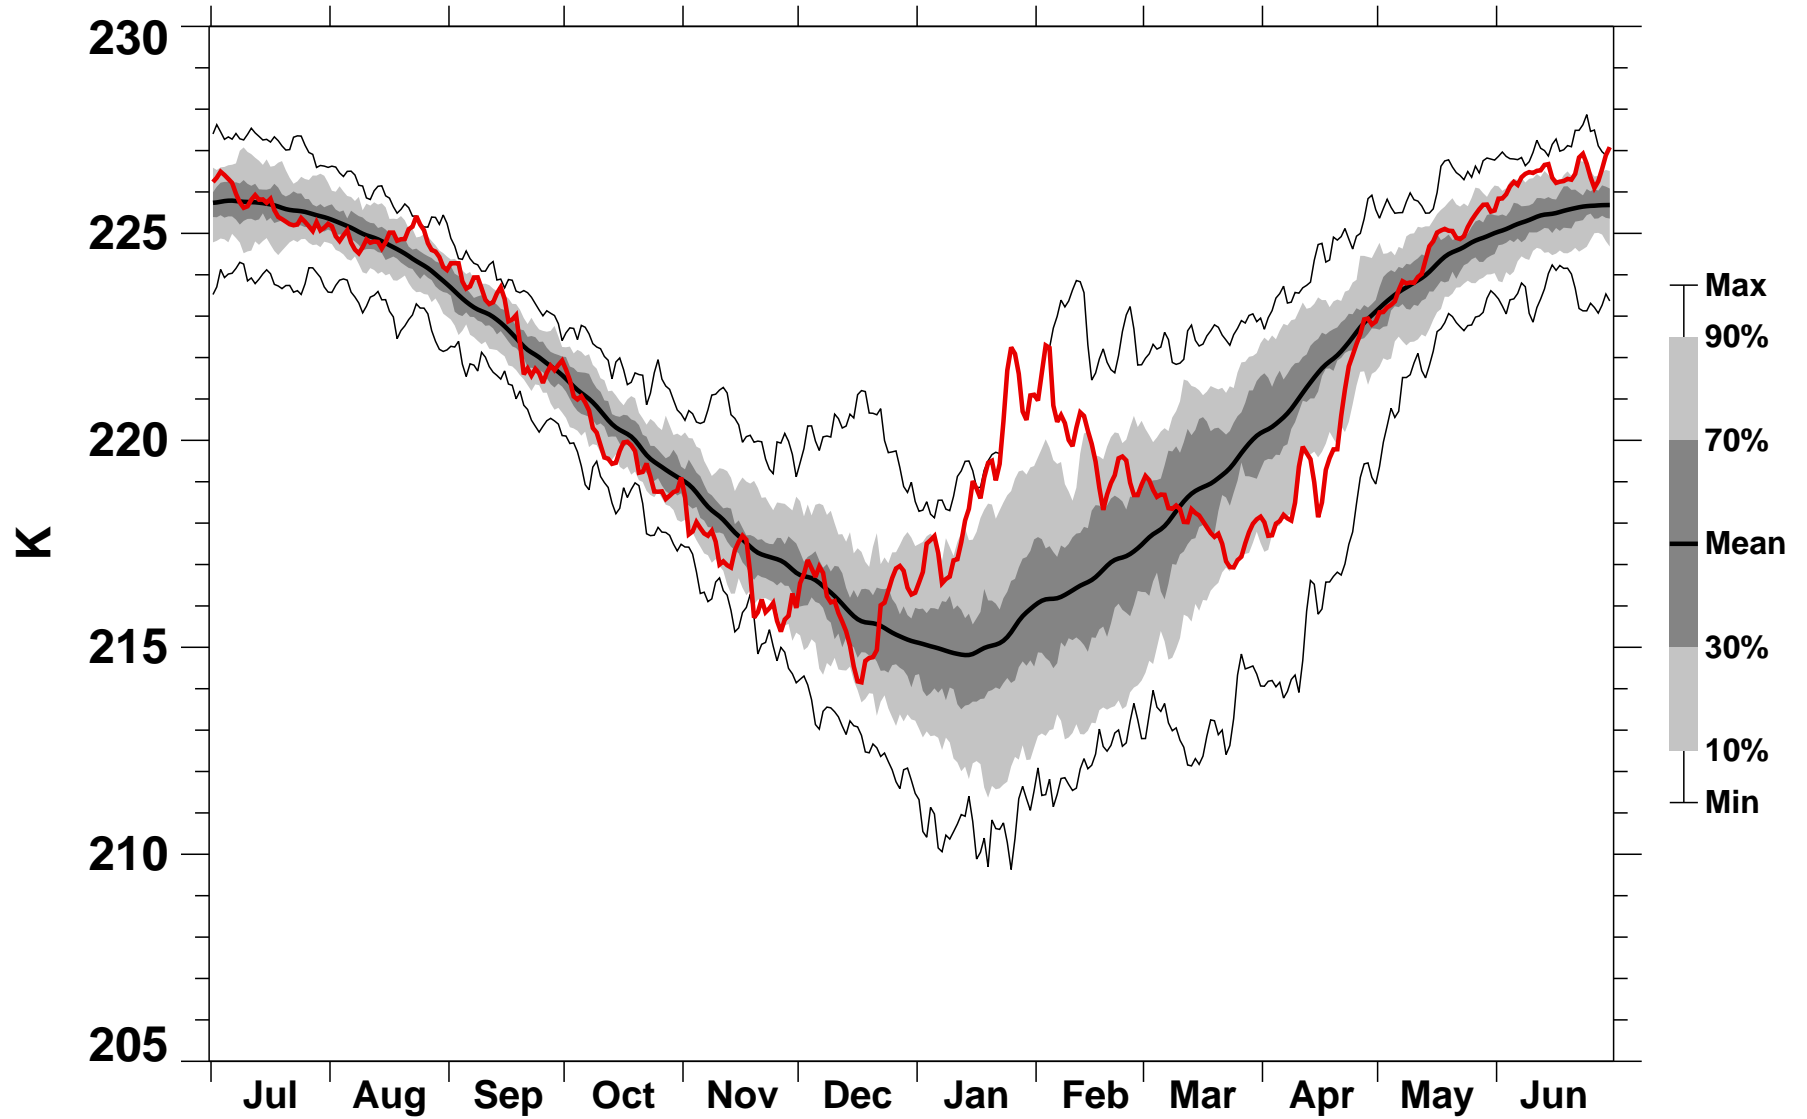

# 55-75°N Zonal Mean Temperature 150 hPa MERRA2

1978/1979–2020/2021

2012/2013