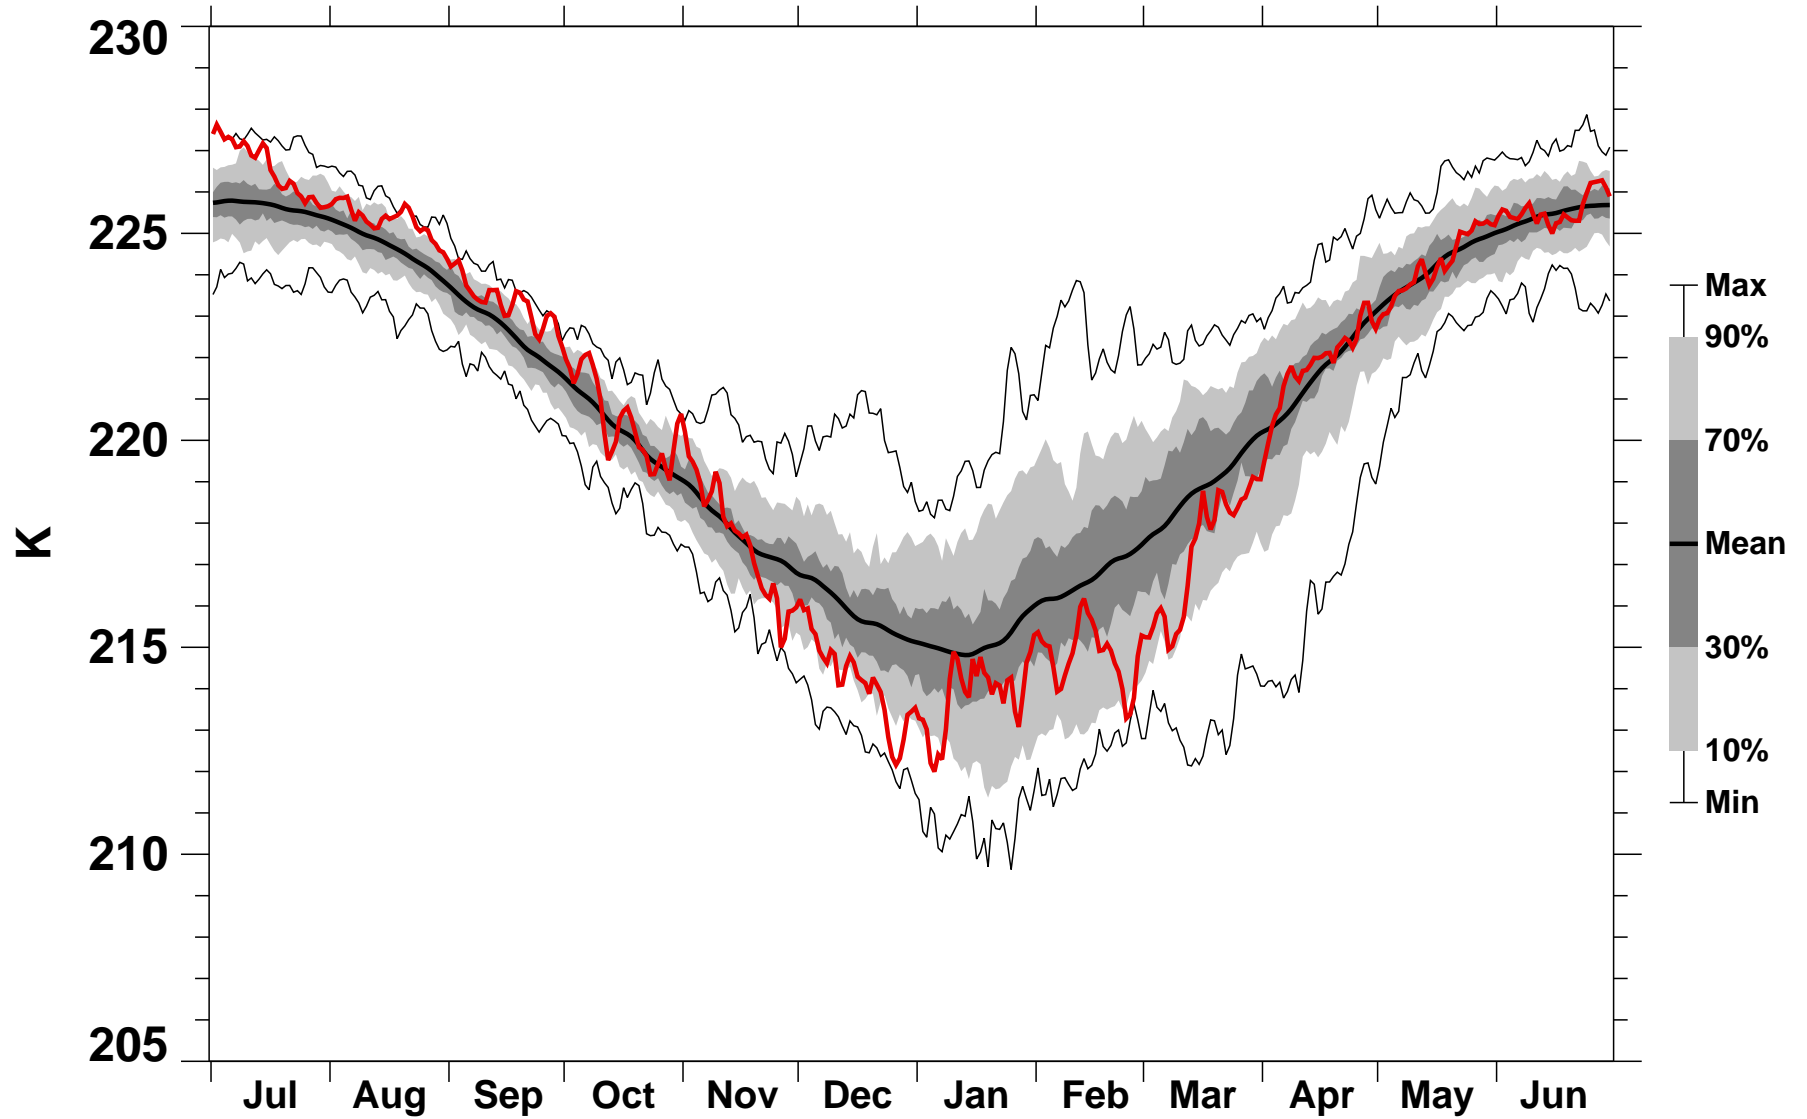

55-75°N Zonal Mean Temperature 150 hPa MERRA2

1978/1979–2020/2021

2013/2014