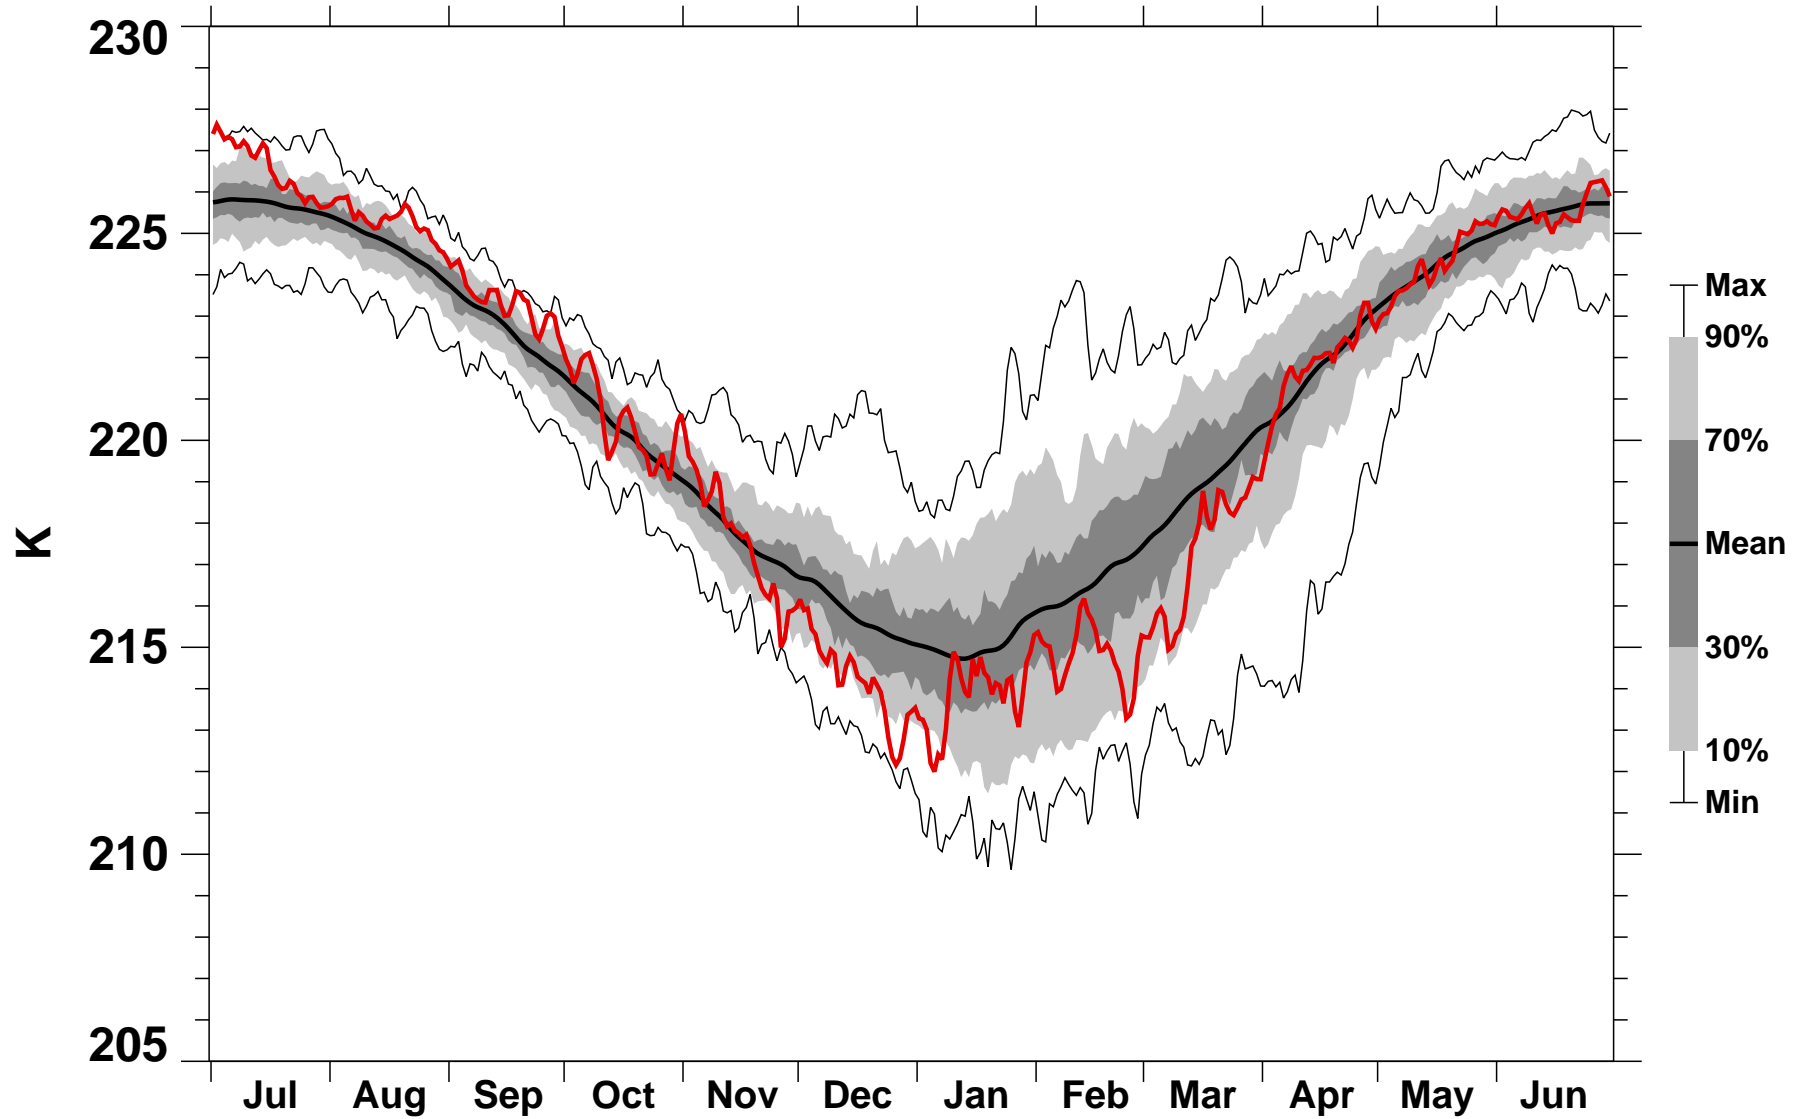

55-75°N Zonal Mean Temperature 150 hPa MERRA2

1978/1979–2024/2025

2013/2014