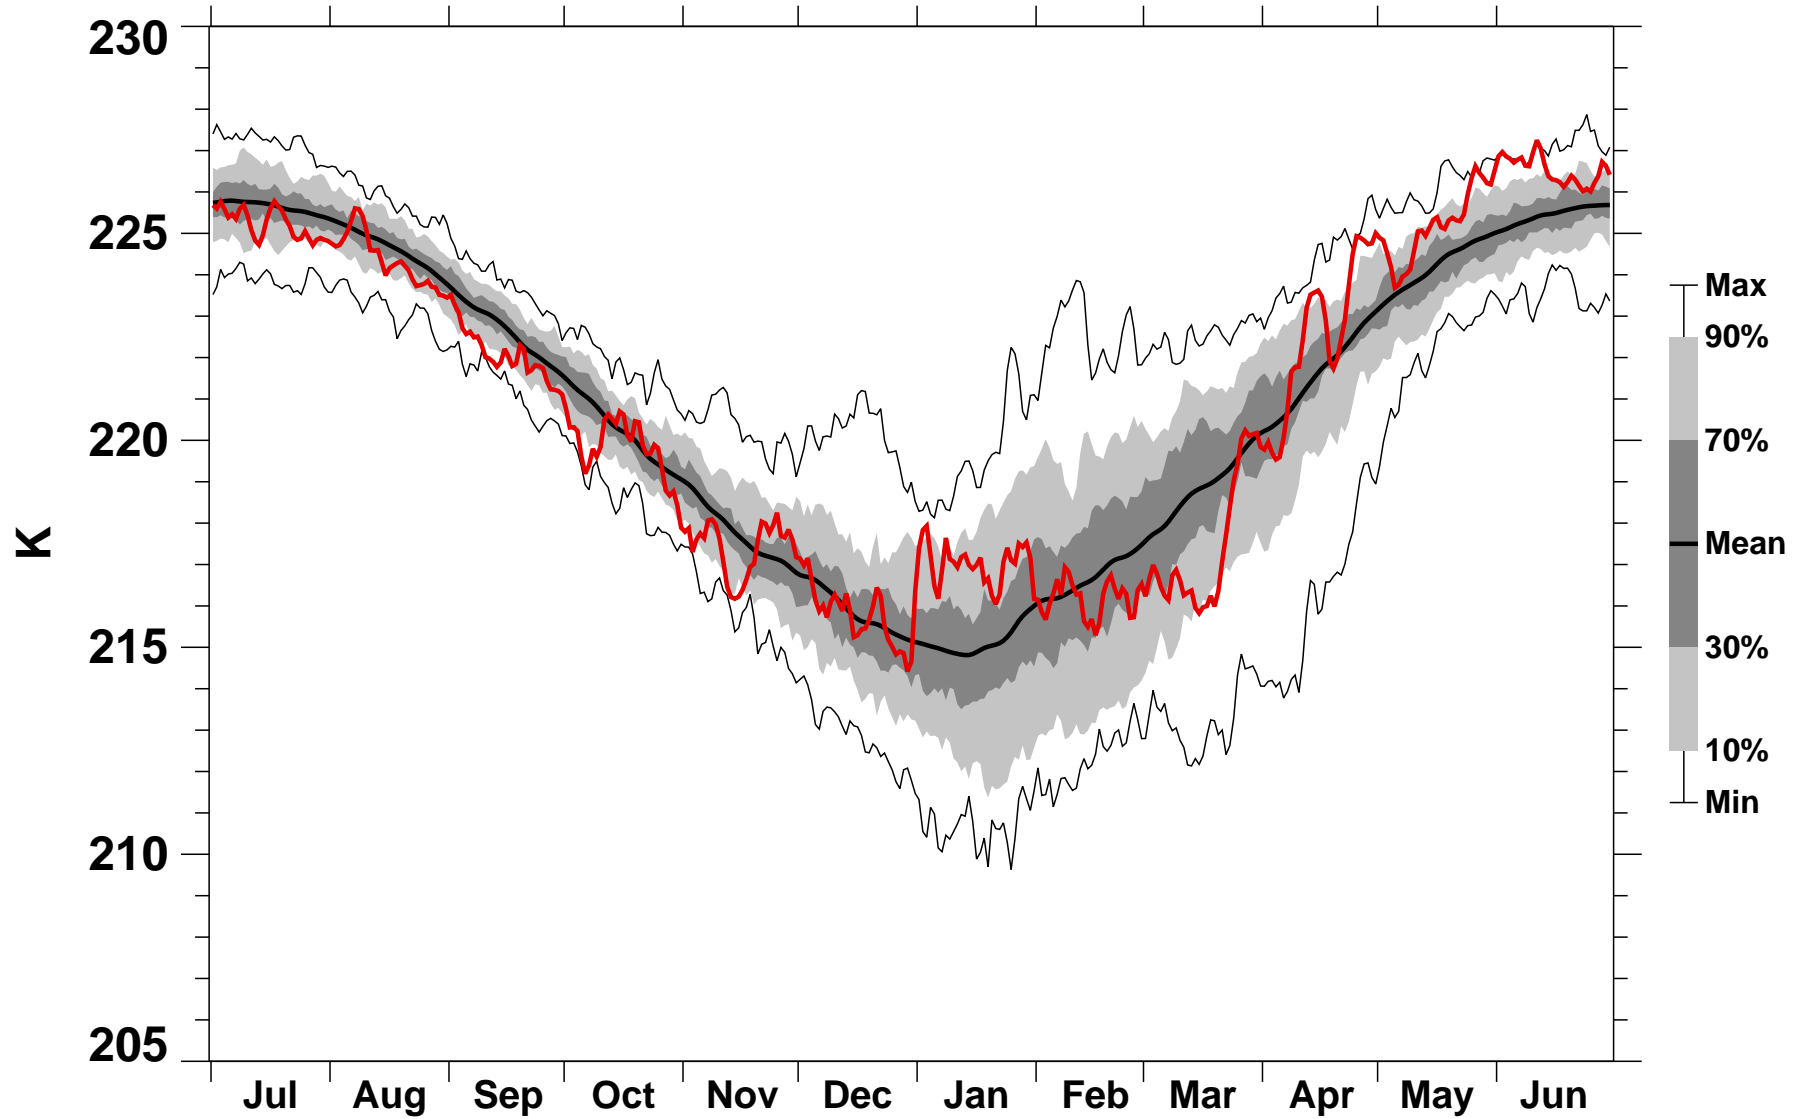

55-75°N Zonal Mean Temperature 150 hPa MERRA2

1978/1979–2020/2021

2014/2015