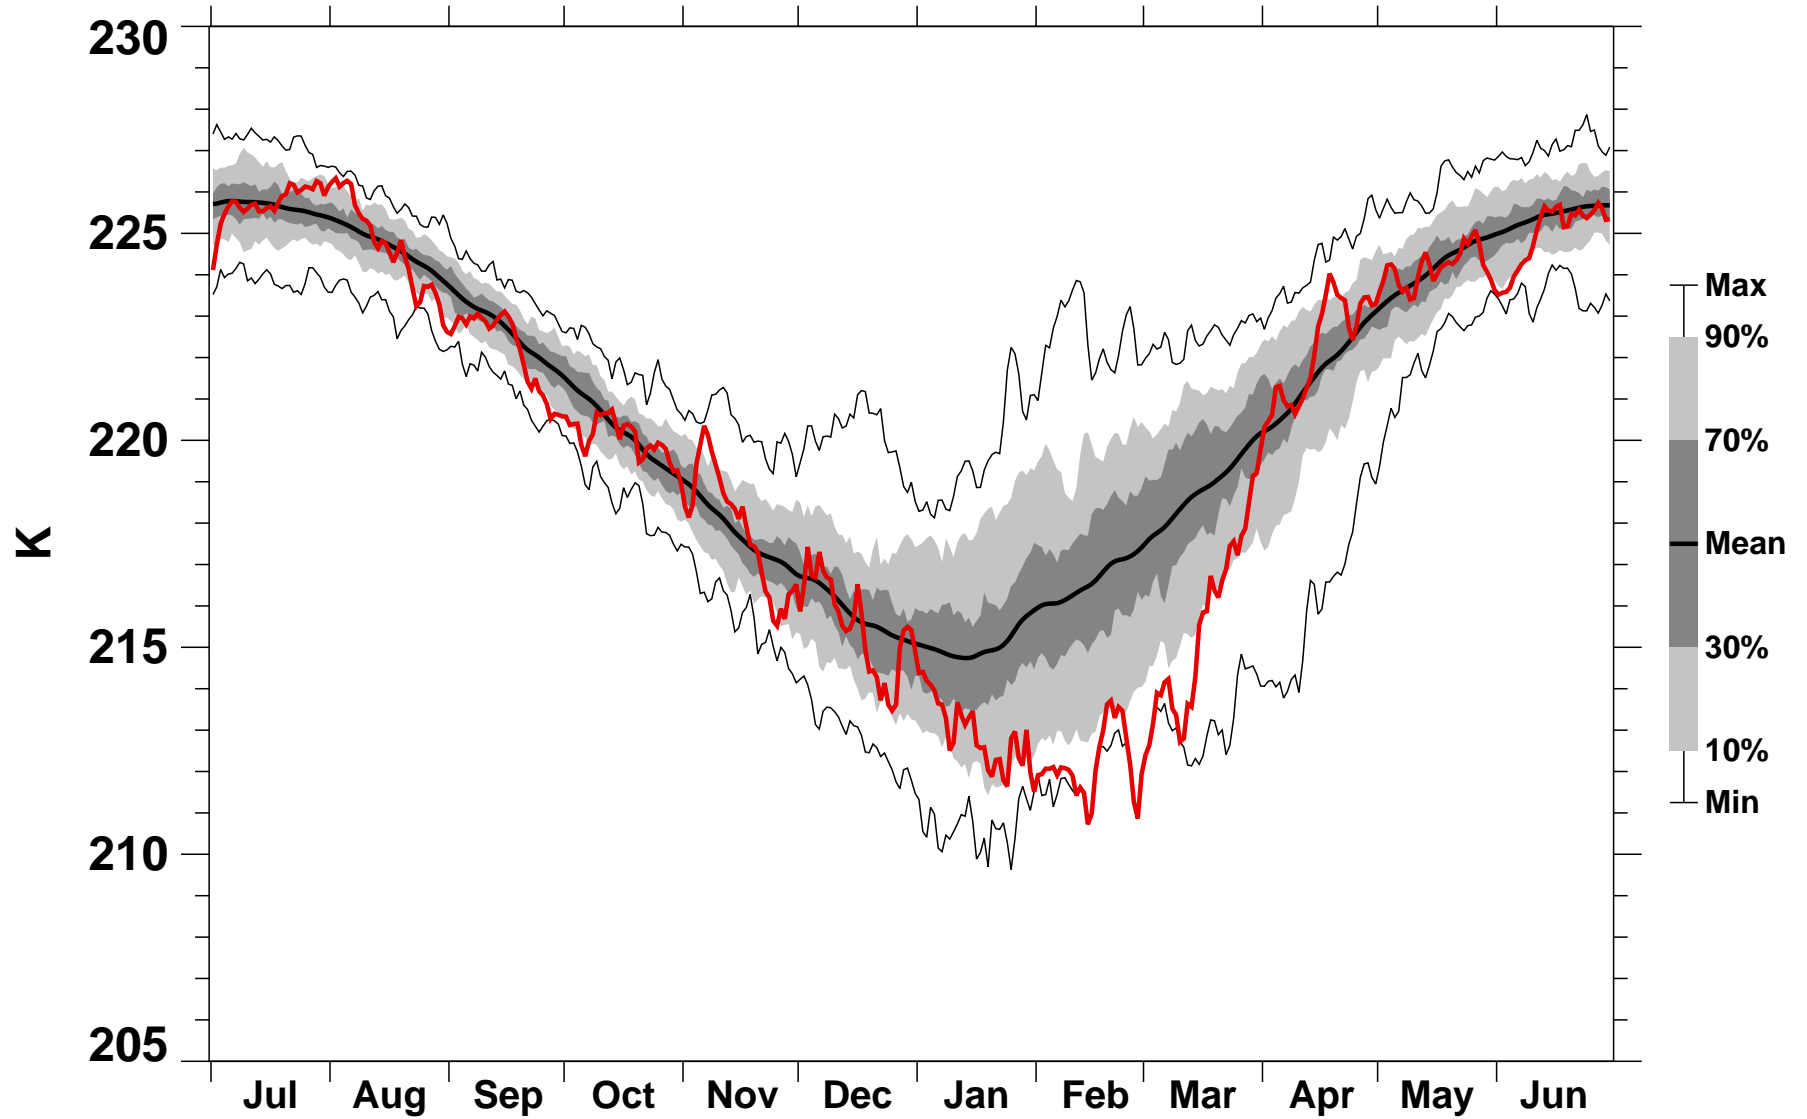

55-75°N Zonal Mean Temperature 150 hPa MERRA2

1978/1979–2022/2023

2021/2022