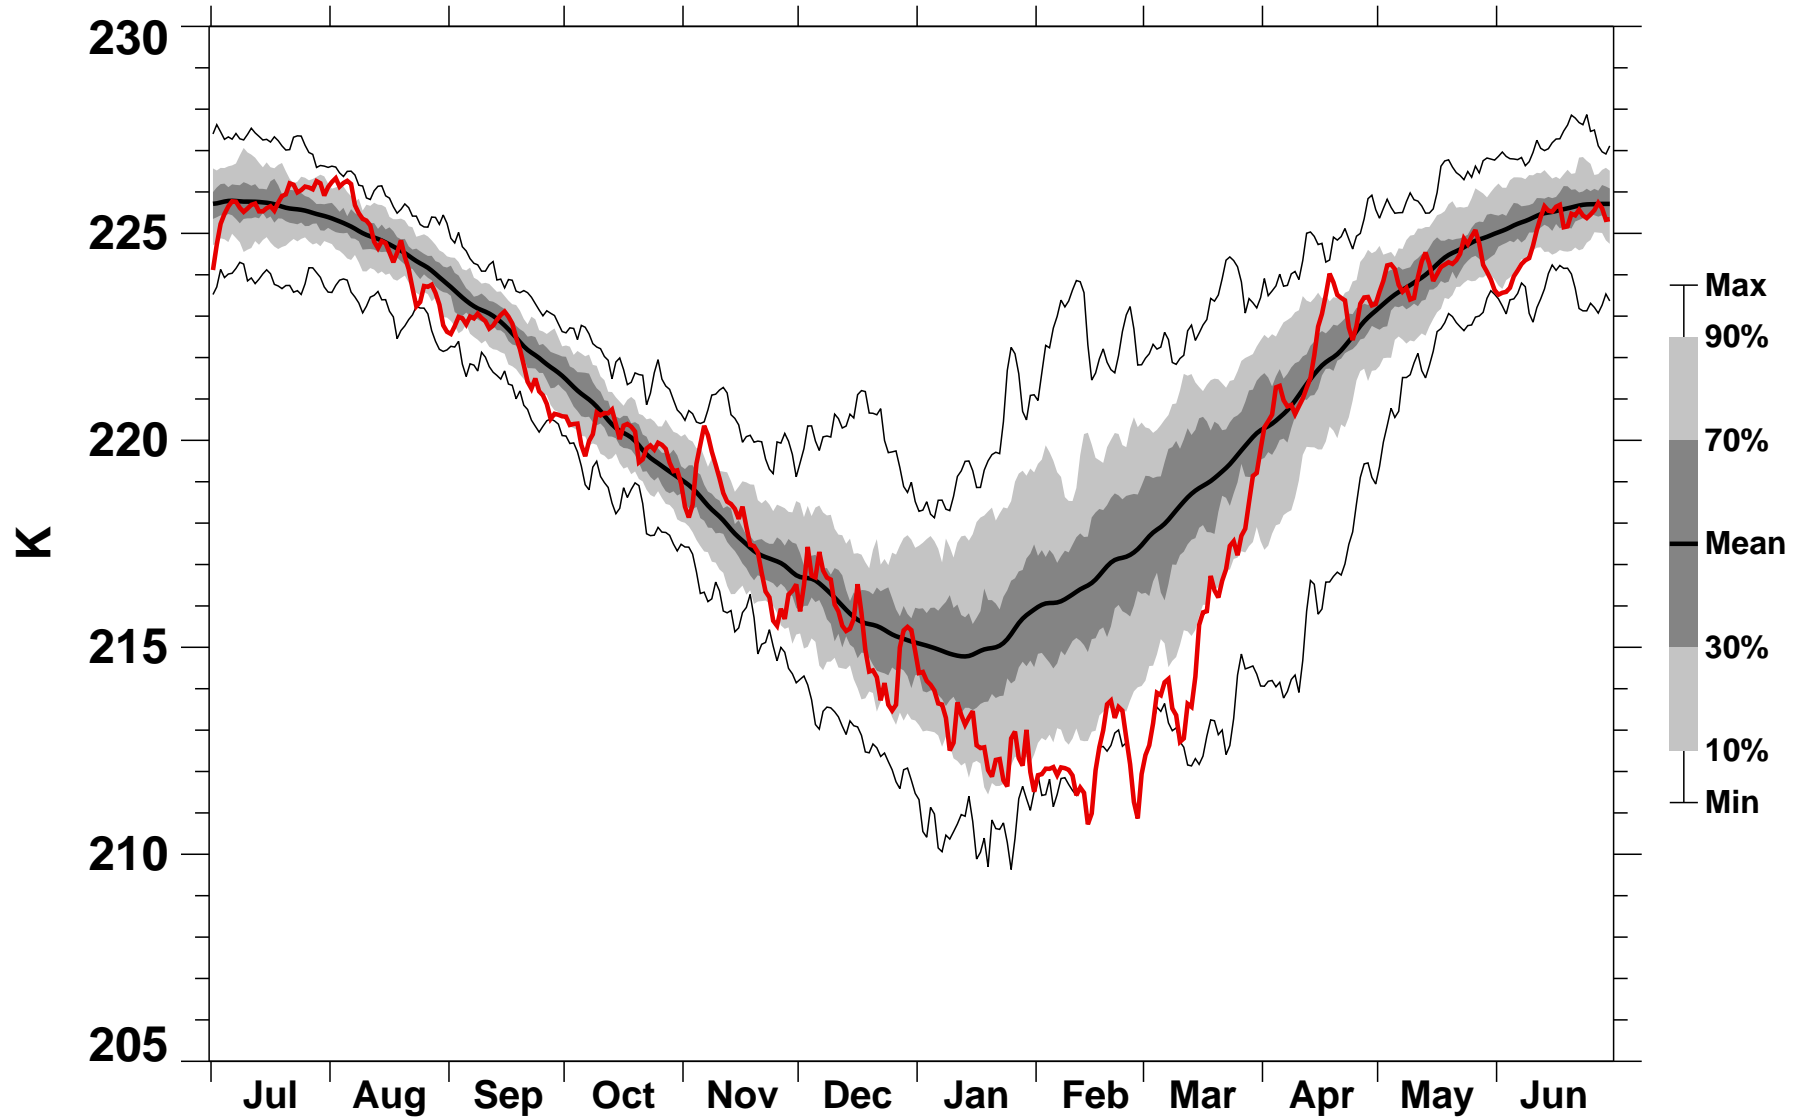

# 55-75°N Zonal Mean Temperature 150 hPa MERRA2

1978/1979–2023/2024

2021/2022