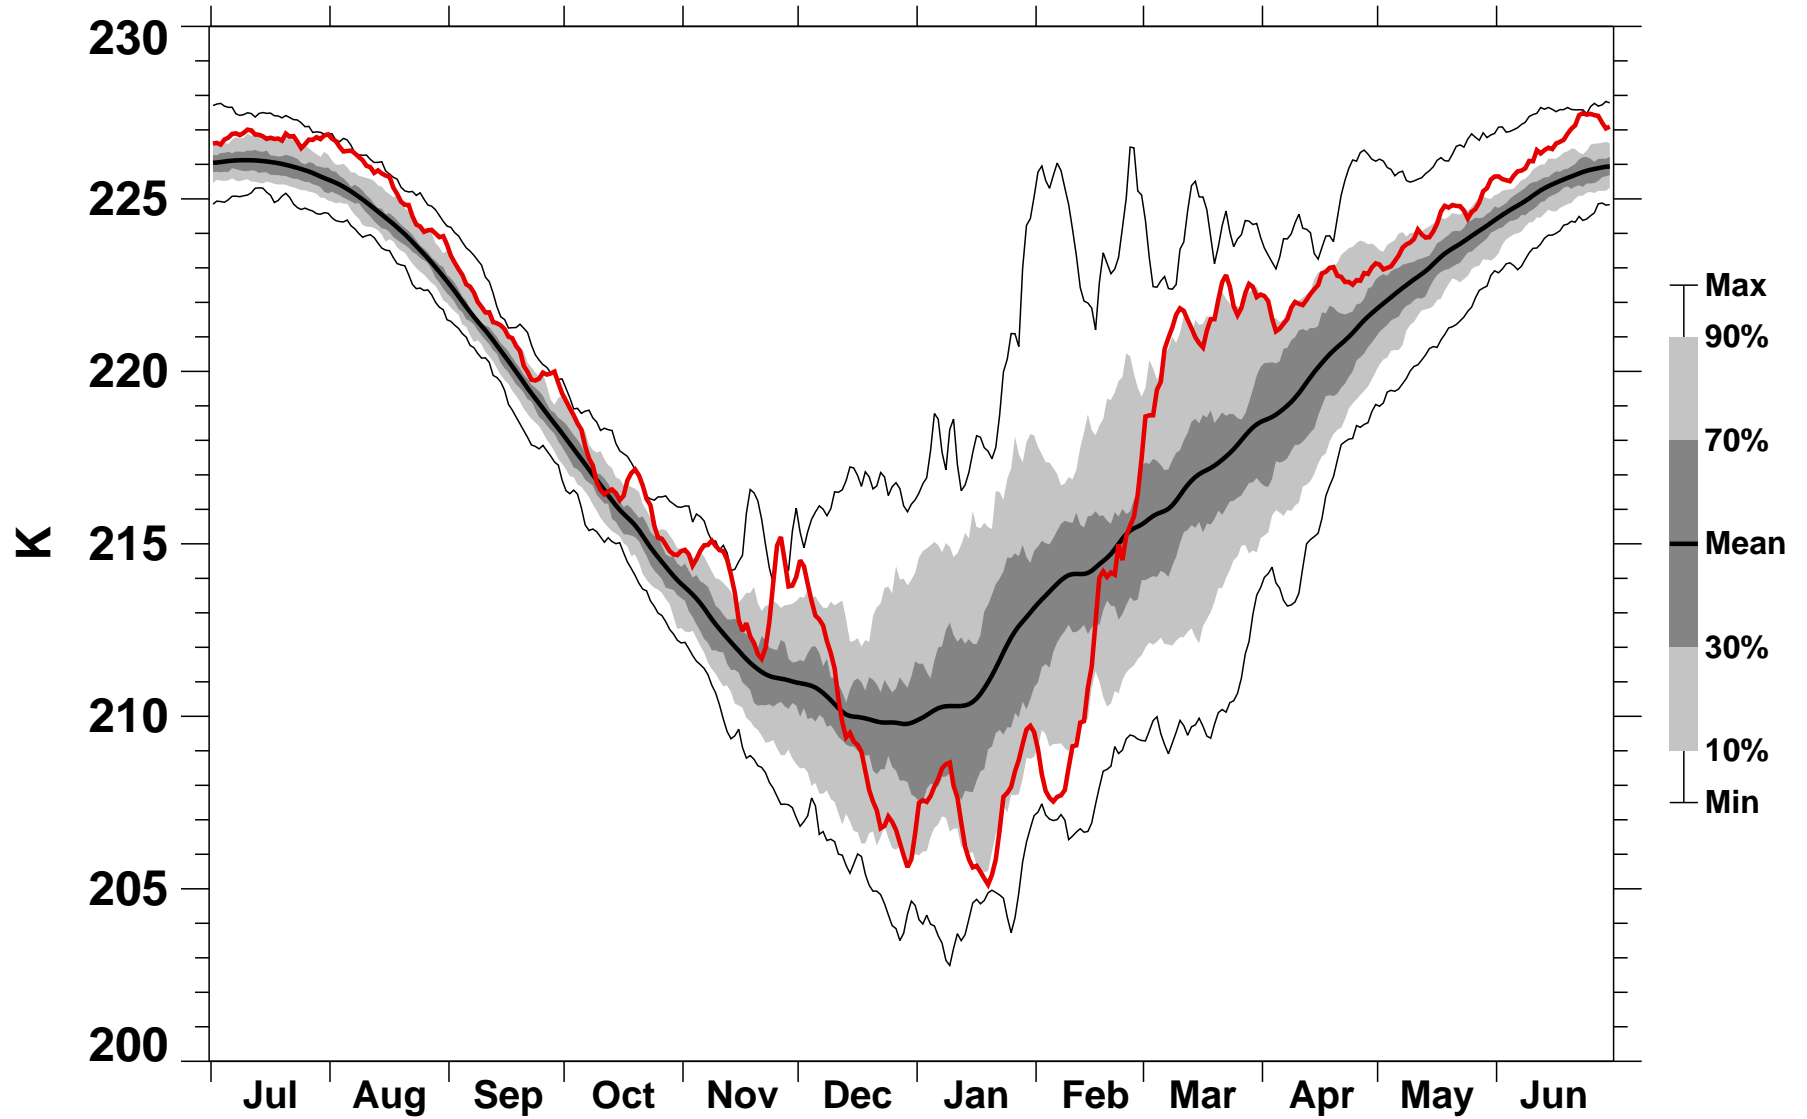

55-75°N Zonal Mean Temperature 50 hPa MERRA2

1978/1979–2020/2021

1979/1980