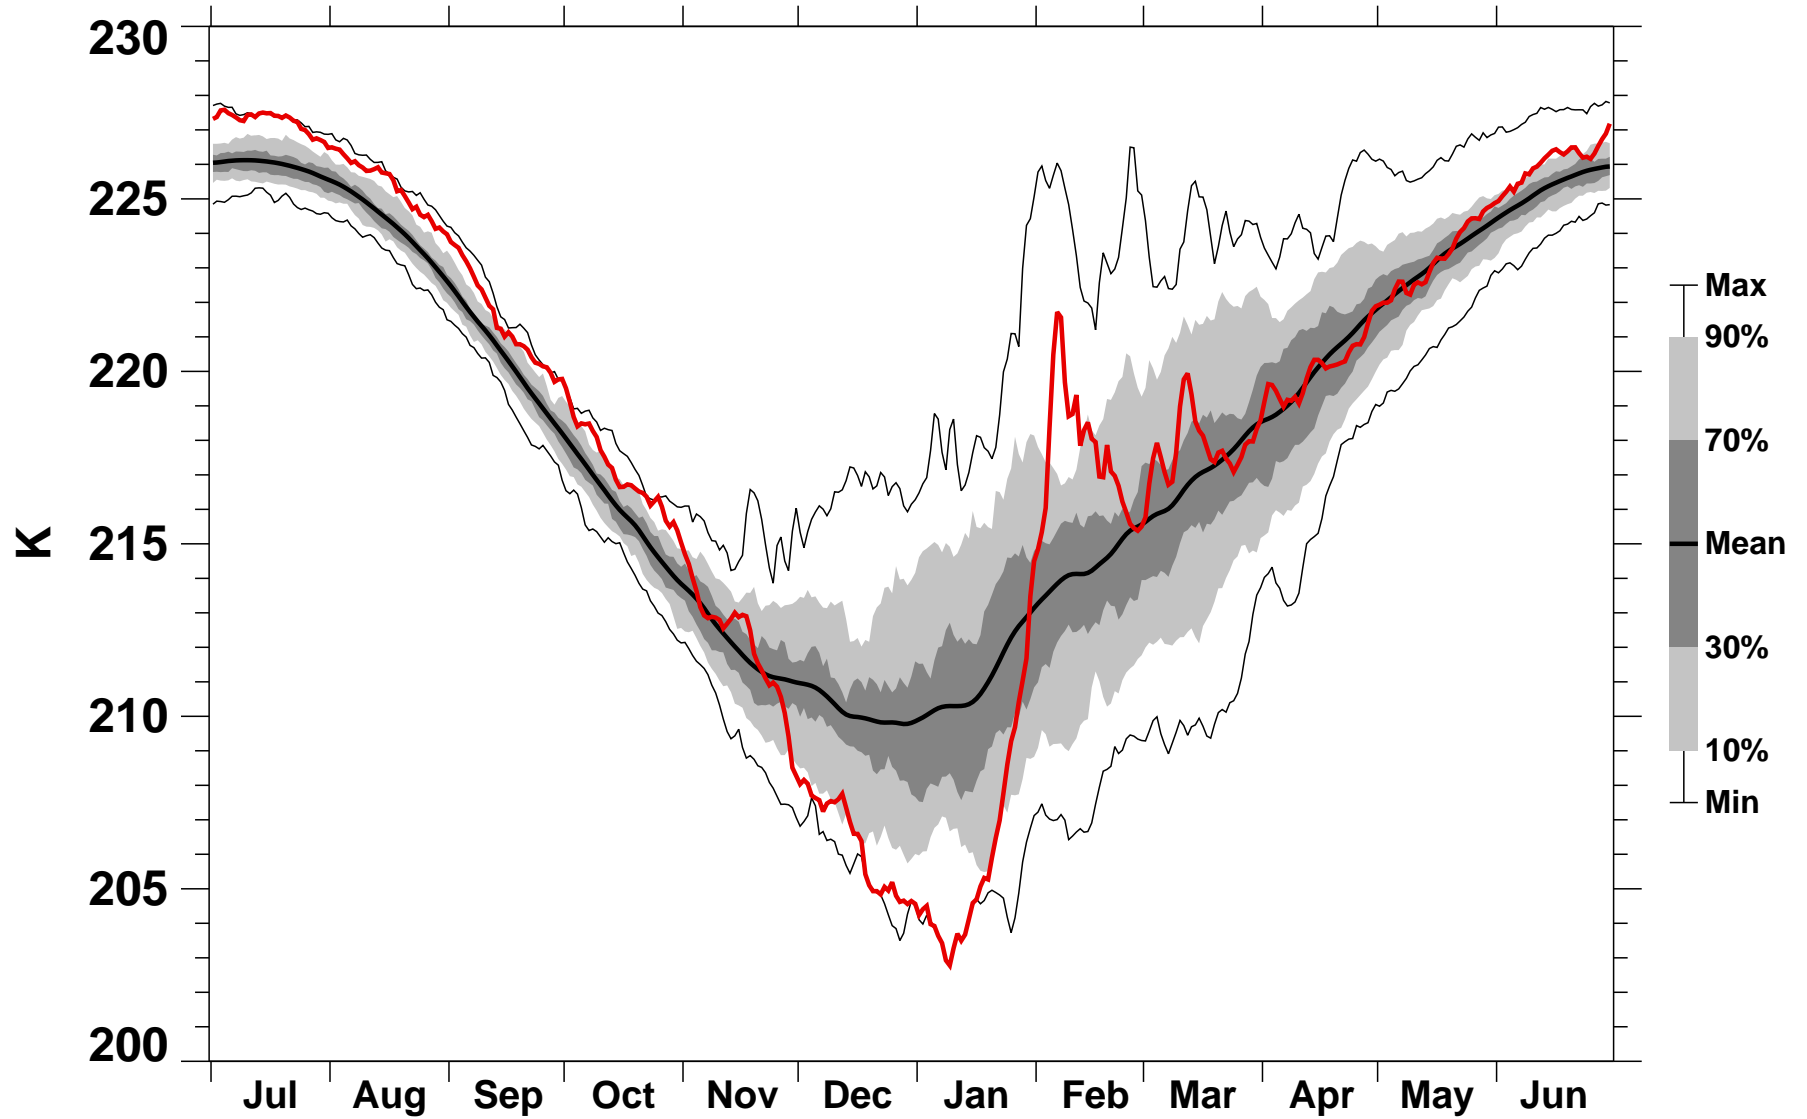

55-75°N Zonal Mean Temperature 50 hPa MERRA2

1978/1979–2020/2021

1980/1981