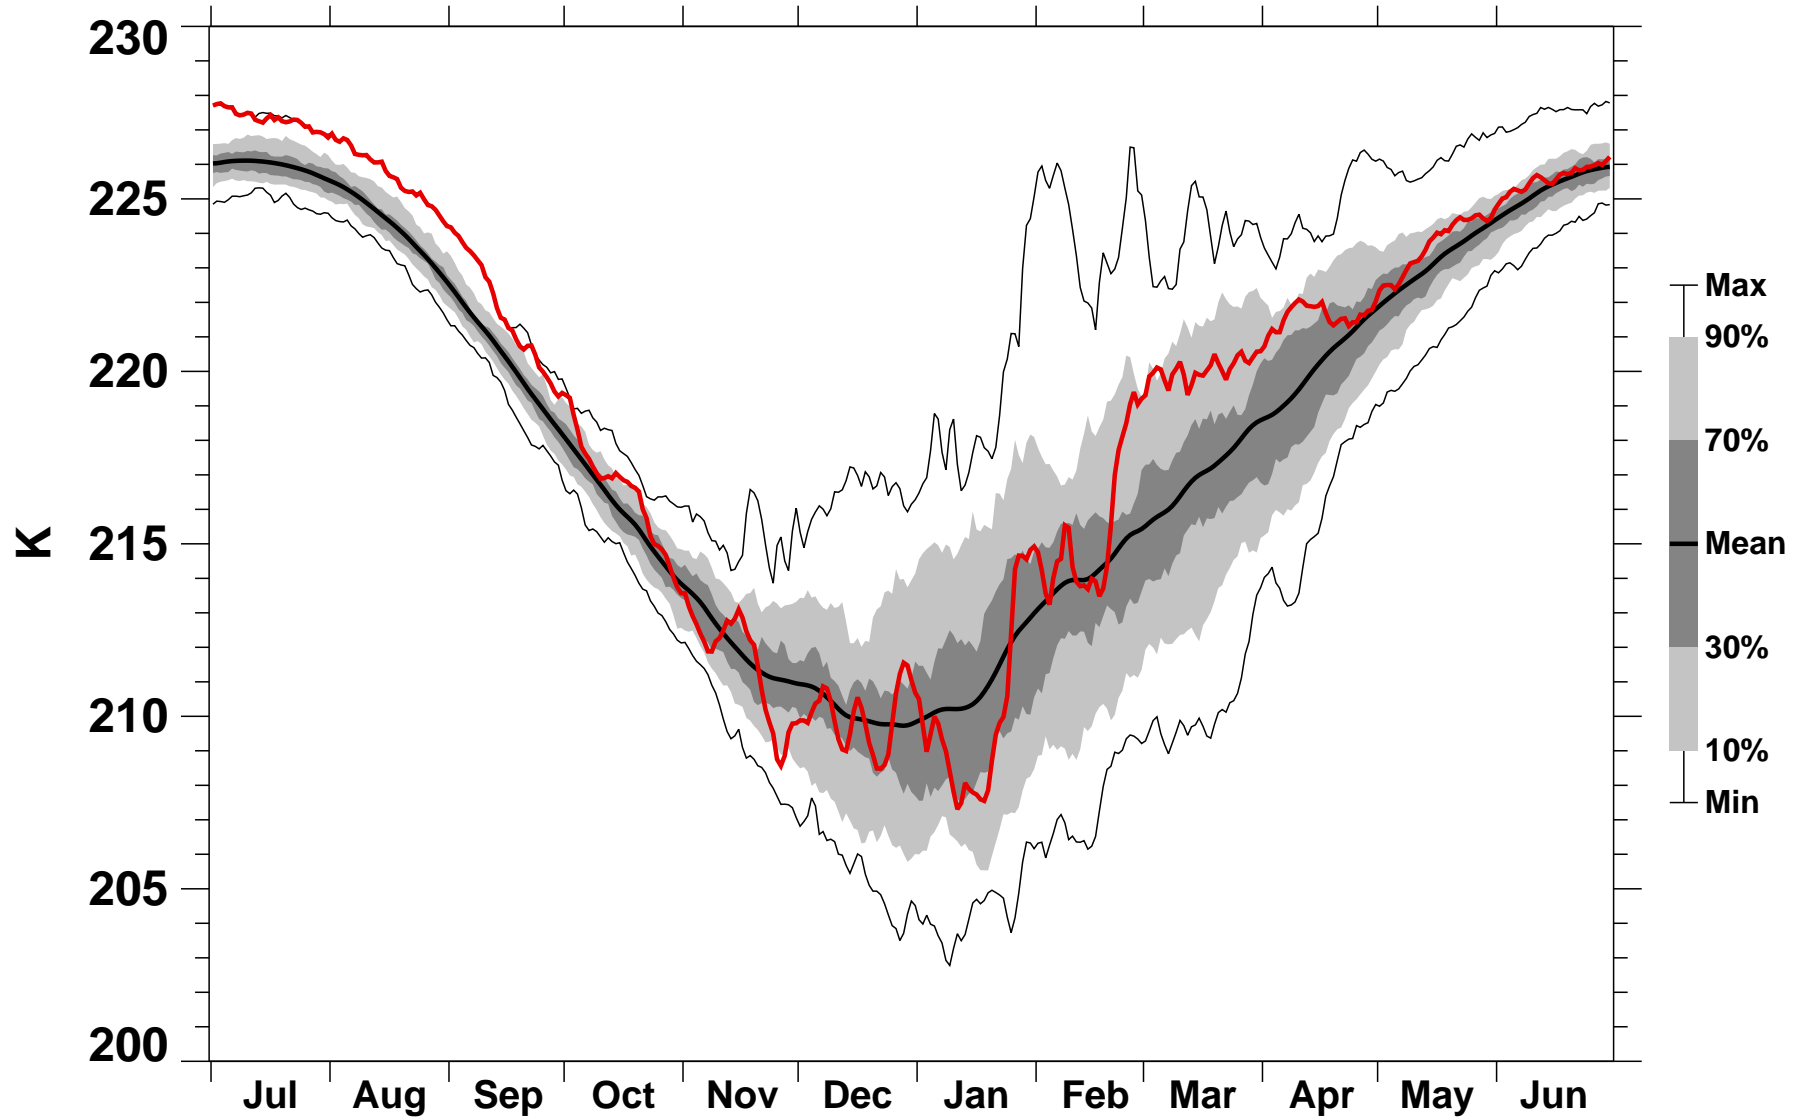

# 55-75°N Zonal Mean Temperature 50 hPa MERRA2

1978/1979–2021/2022

1982/1983