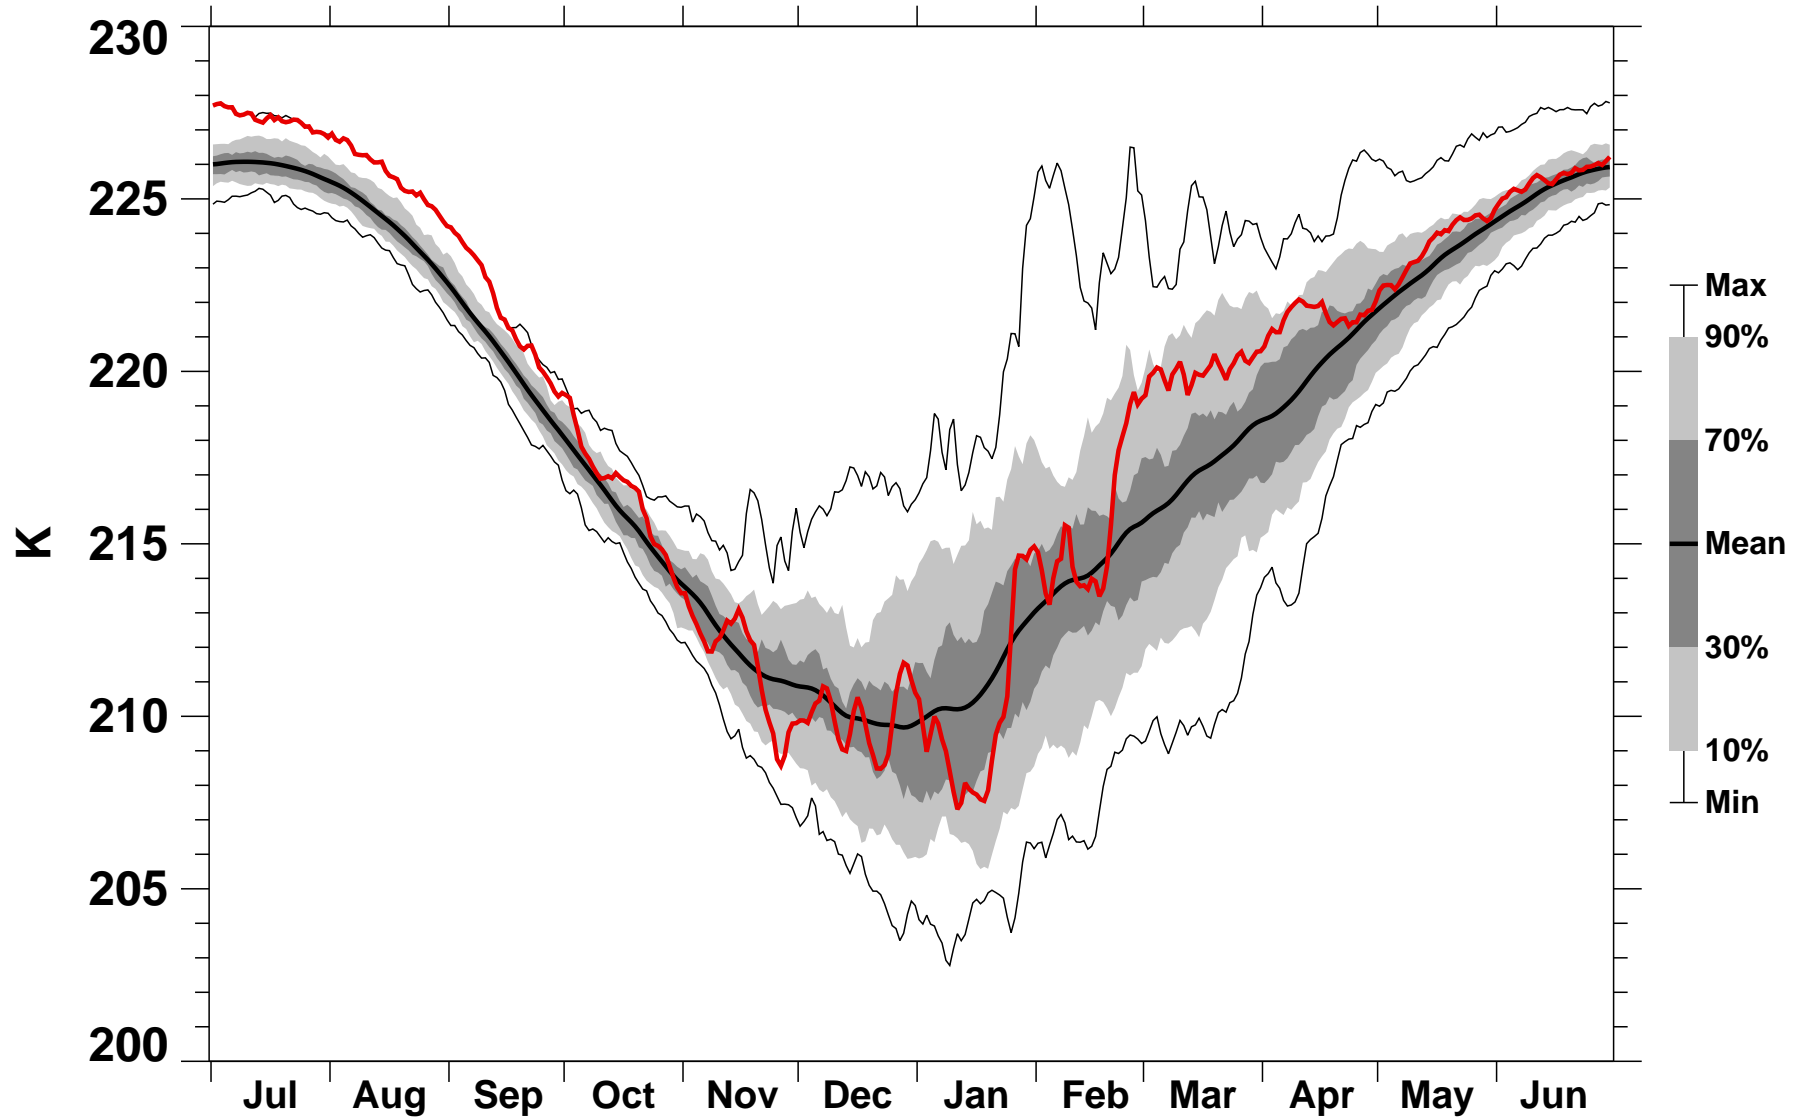

55-75°N Zonal Mean Temperature 50 hPa MERRA2

1978/1979–2023/2024

1982/1983