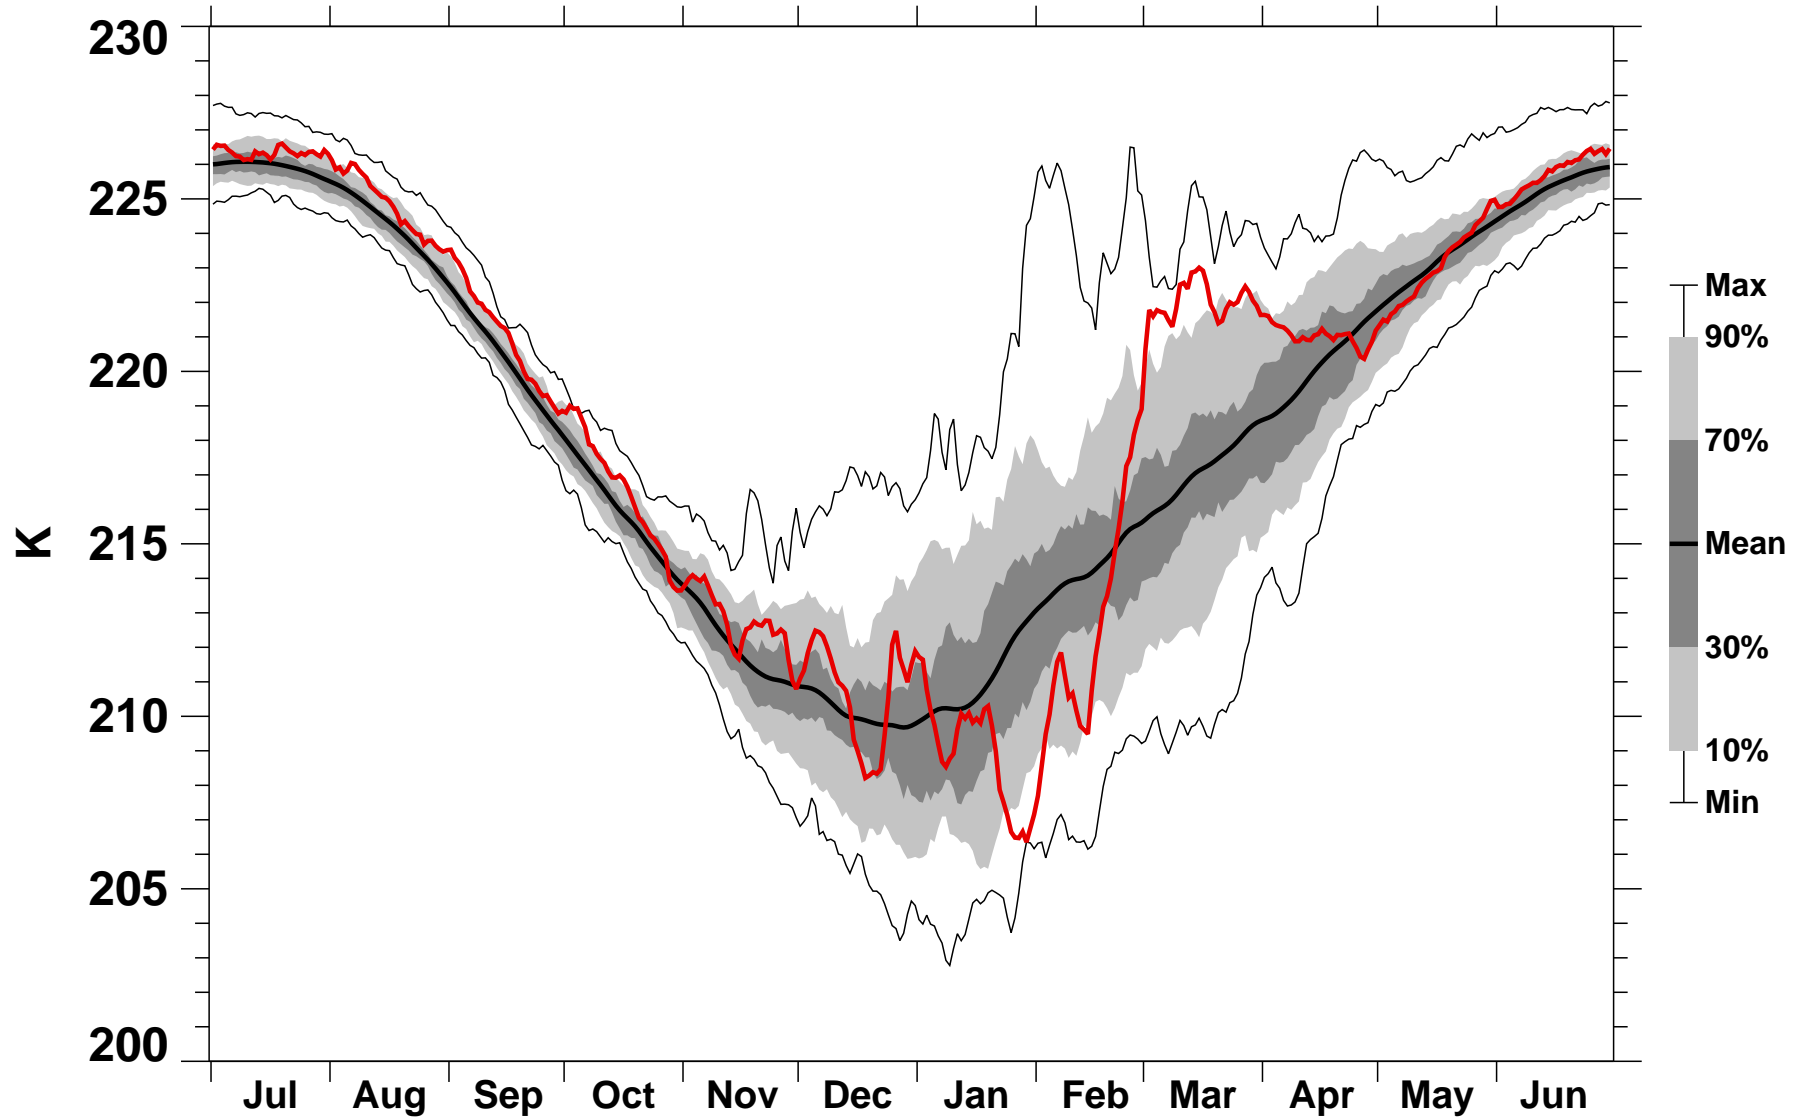

55-75°N Zonal Mean Temperature 50 hPa MERRA2

1978/1979–2023/2024

1983/1984