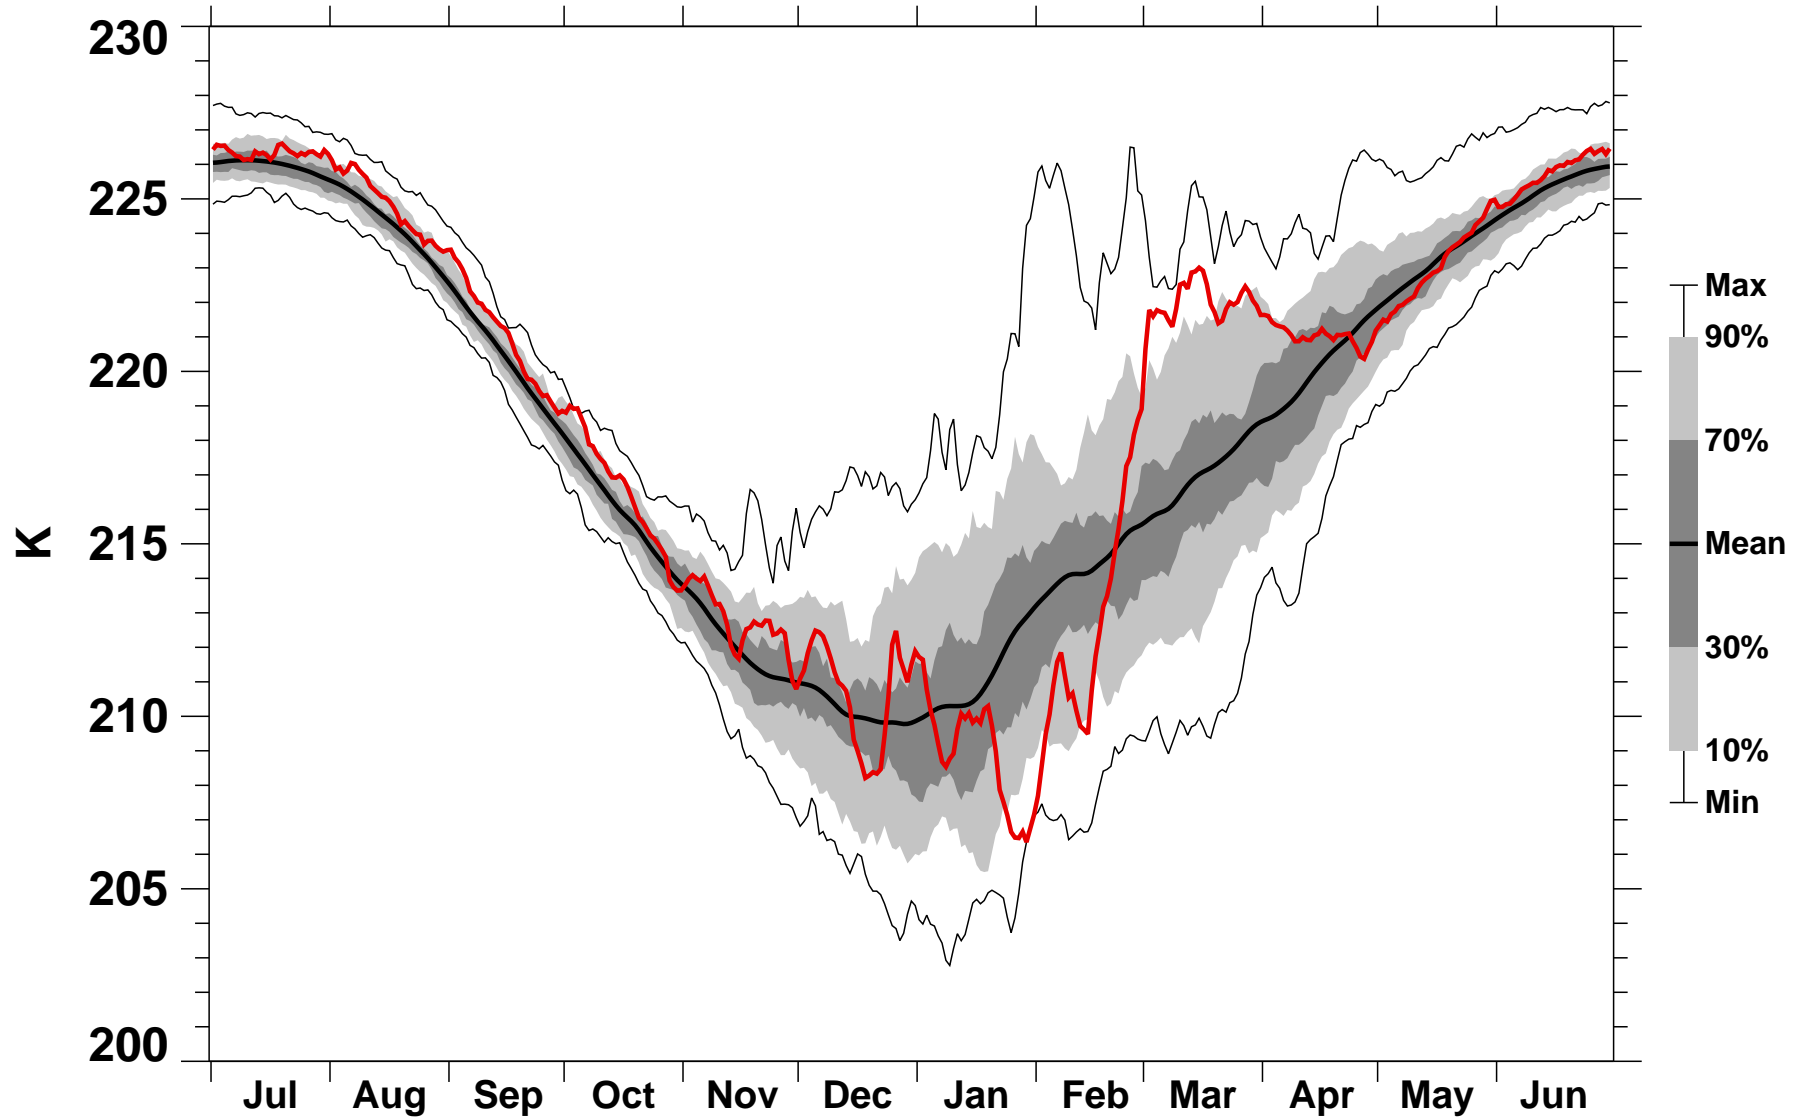

# 55-75°N Zonal Mean Temperature 50 hPa MERRA2

1978/1979–2020/2021

1983/1984