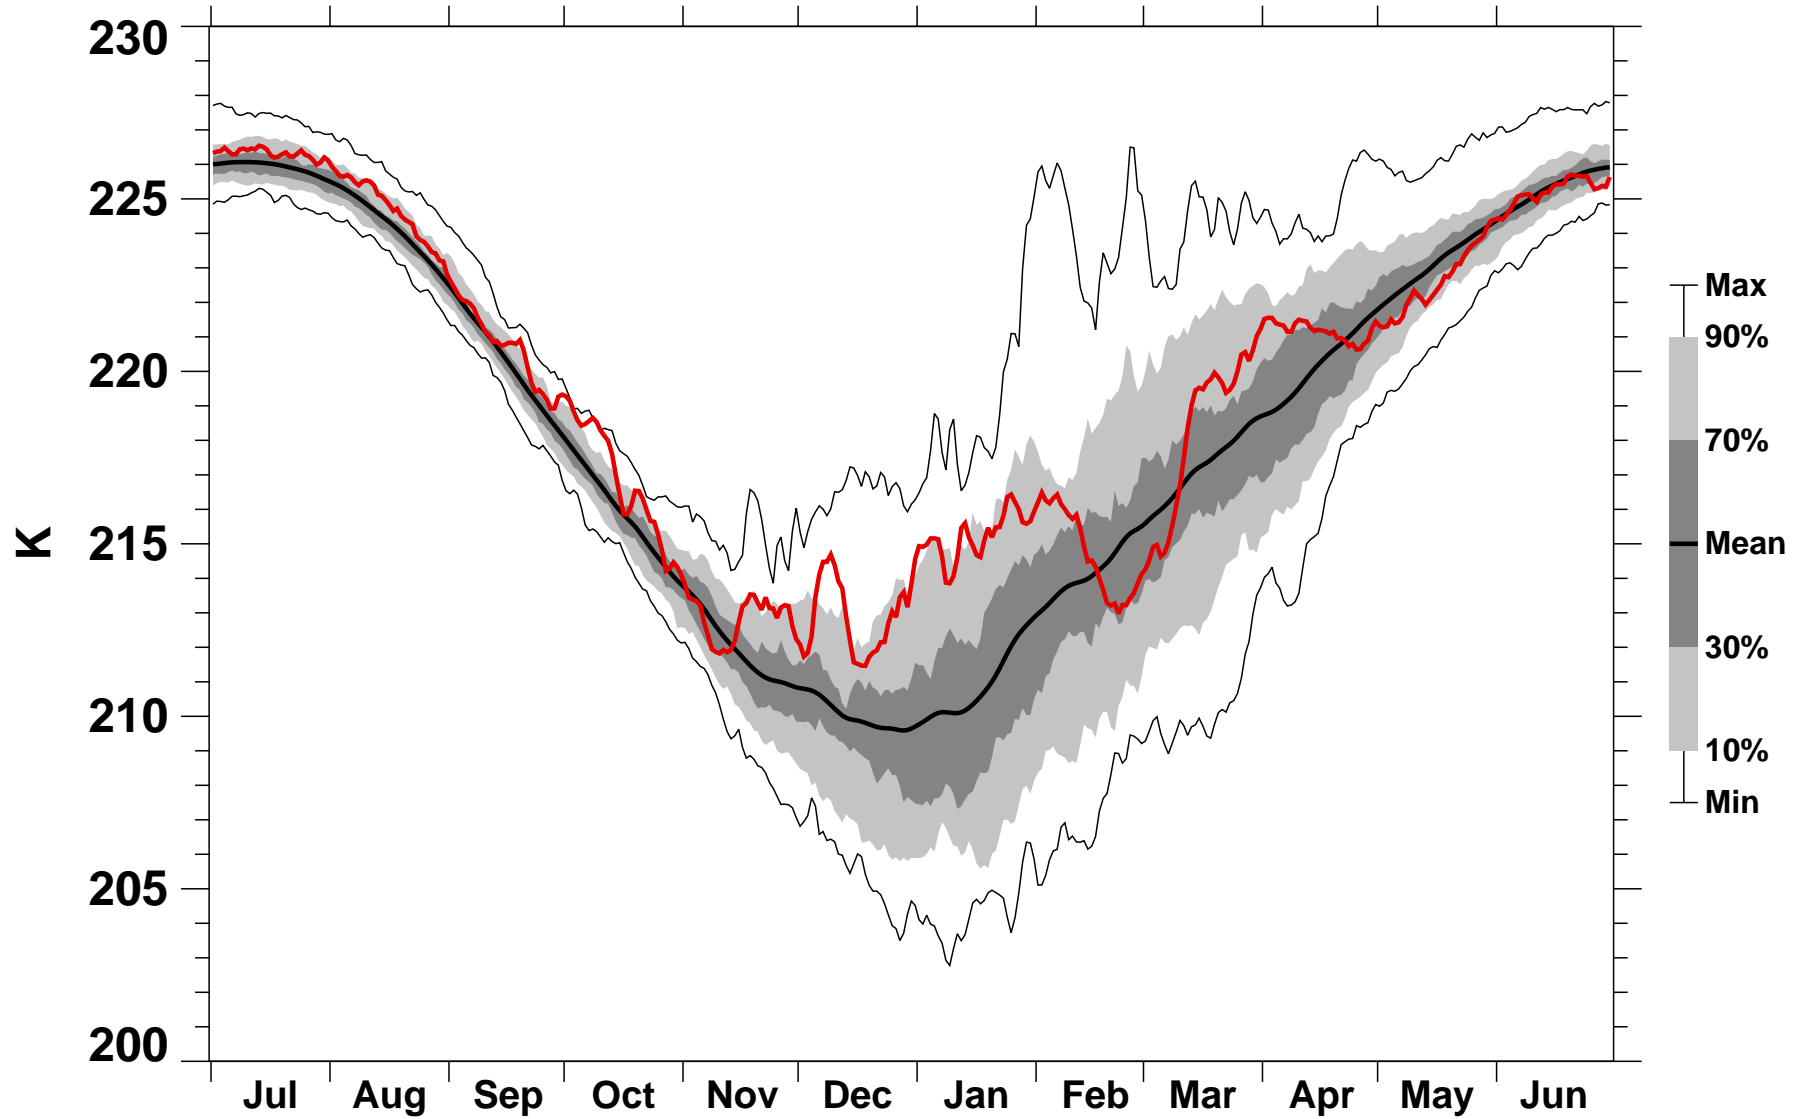

55-75°N Zonal Mean Temperature 50 hPa MERRA2

1978/1979–2024/2025

1984/1985