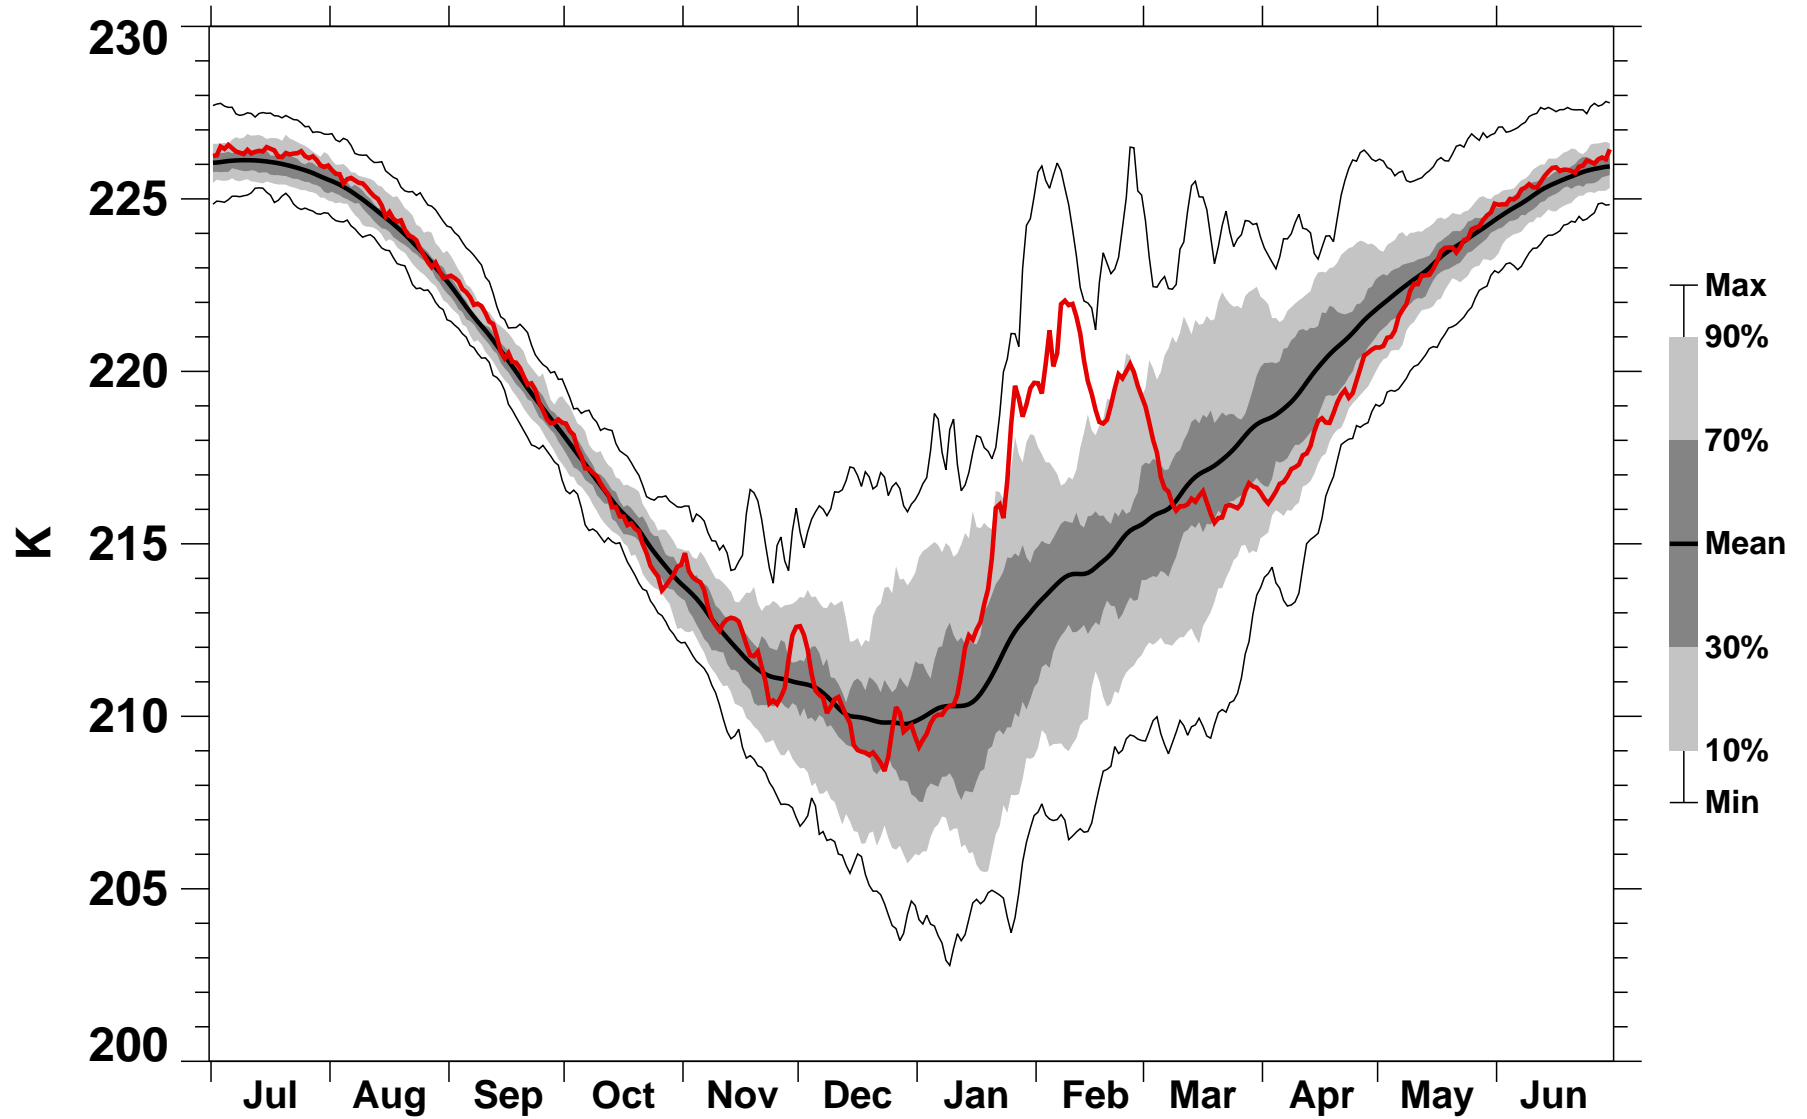

# 55-75°N Zonal Mean Temperature 50 hPa MERRA2

1978/1979–2020/2021

1986/1987