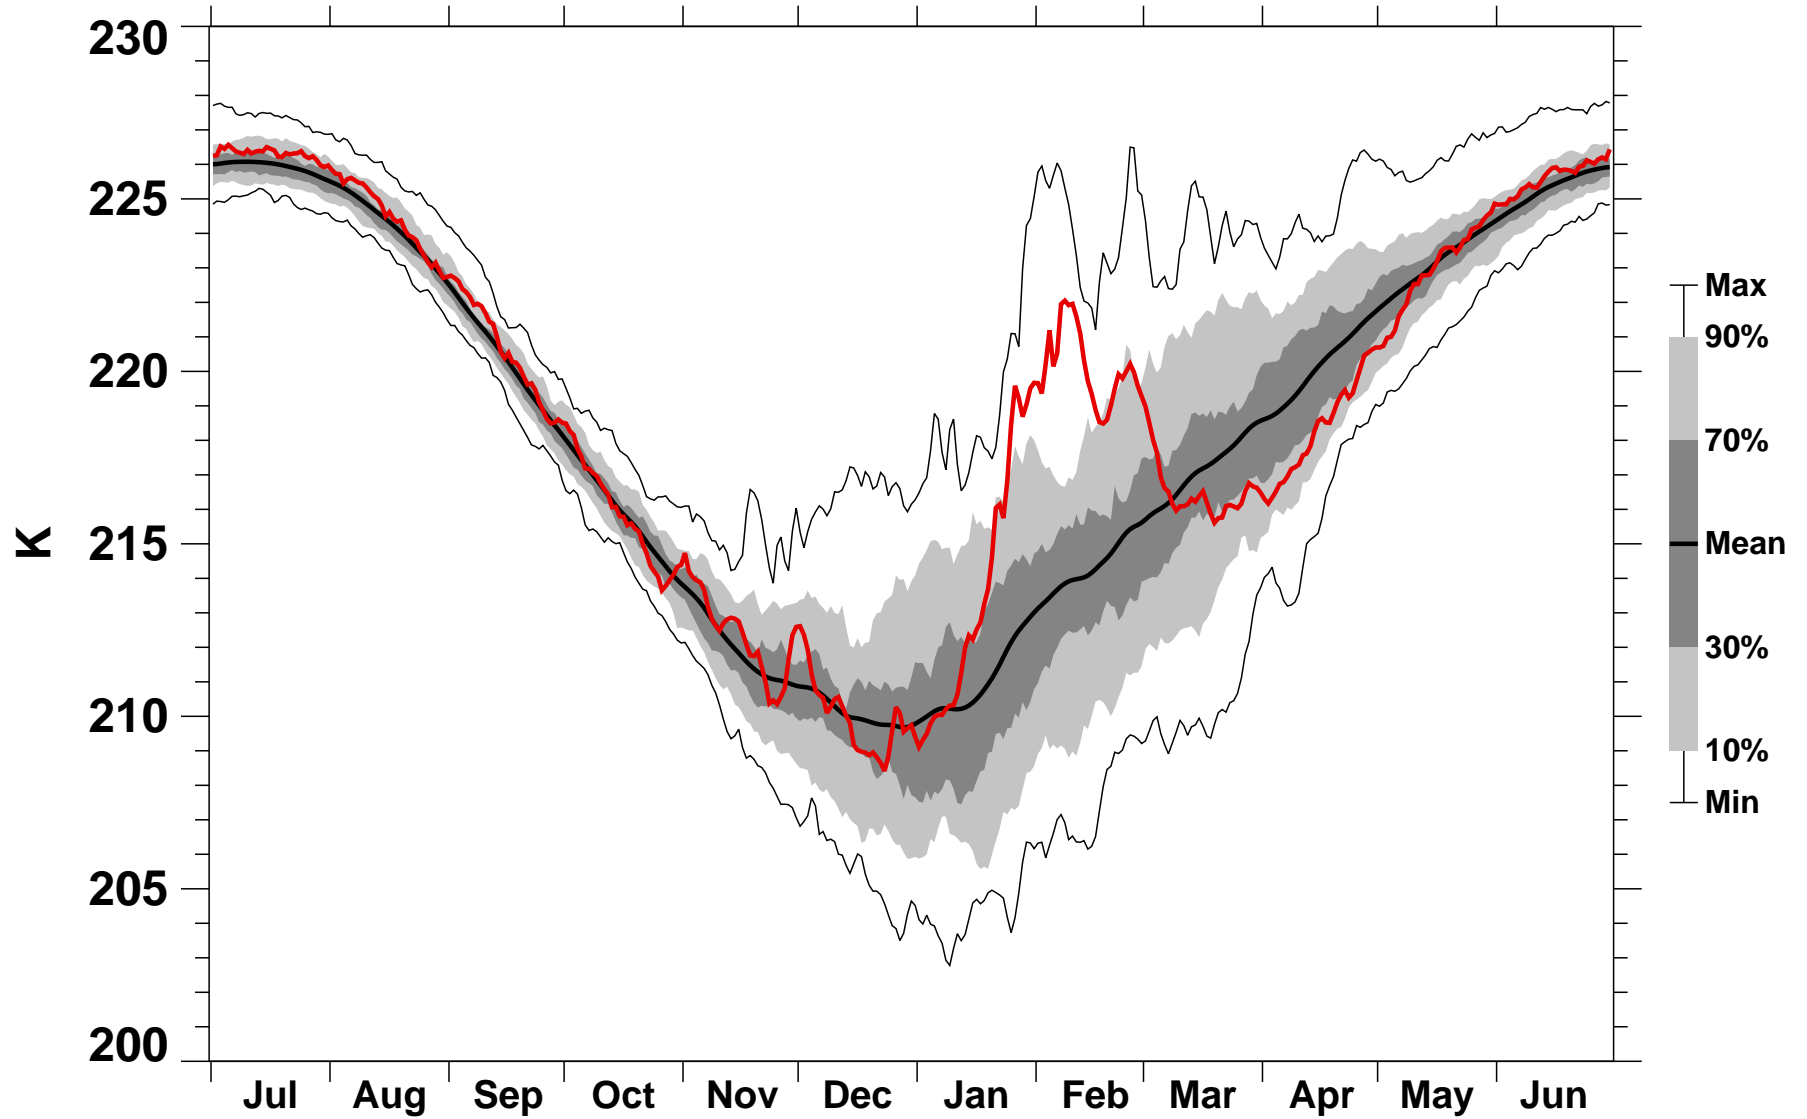

# 55-75°N Zonal Mean Temperature 50 hPa MERRA2

1978/1979–2023/2024

1986/1987