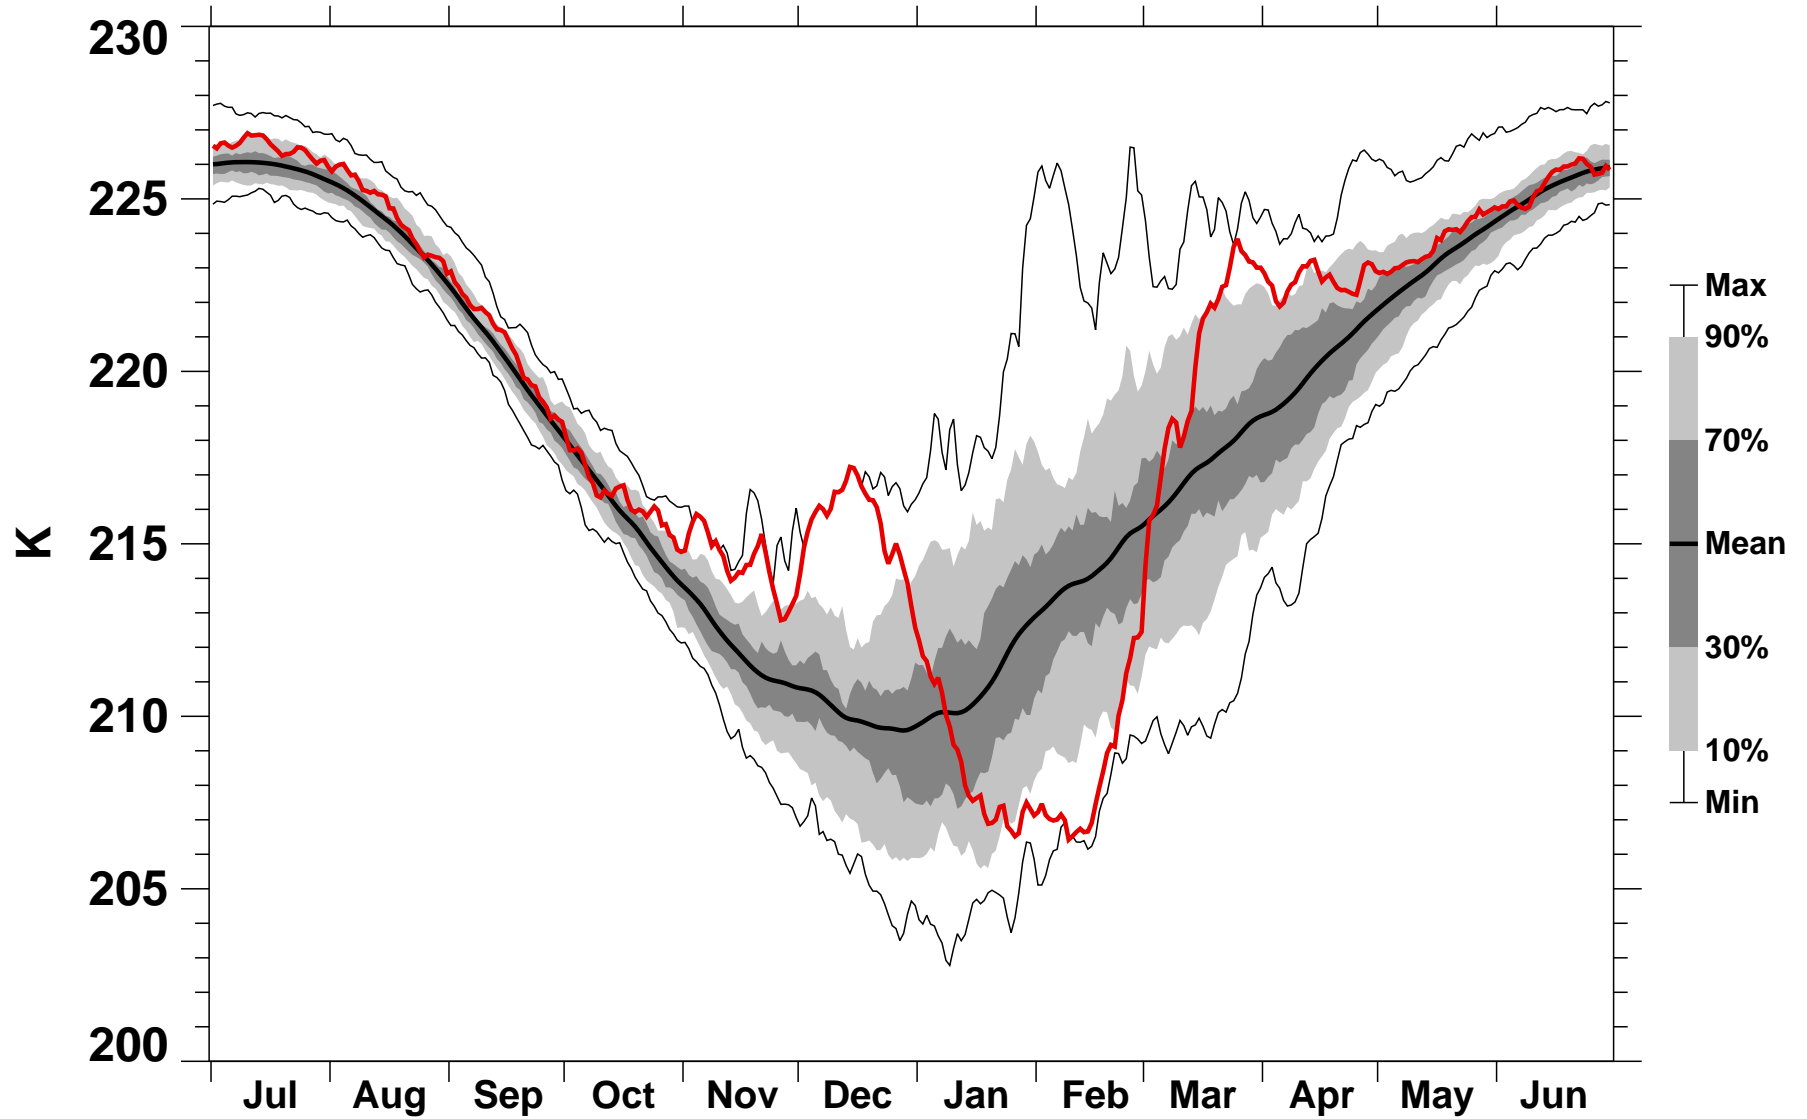

# 55-75°N Zonal Mean Temperature 50 hPa MERRA2

1978/1979–2024/2025

1987/1988