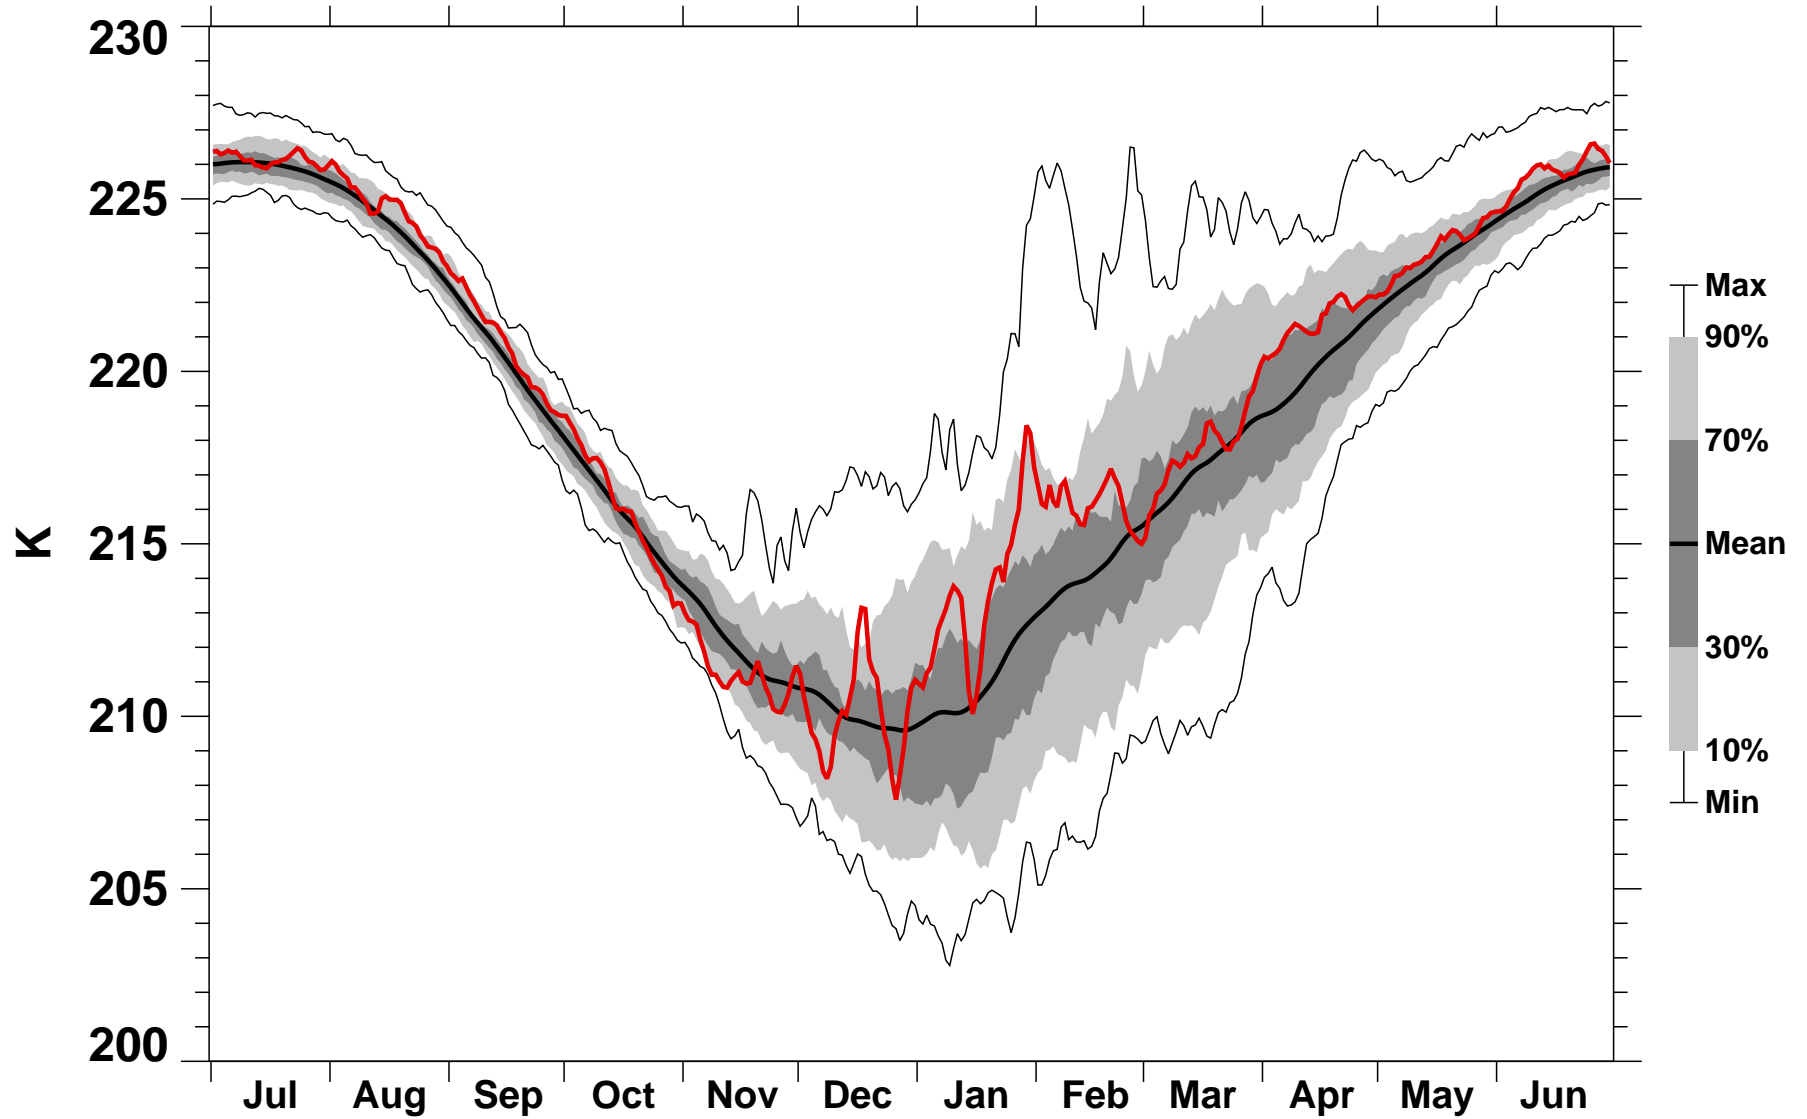

# 55-75°N Zonal Mean Temperature 50 hPa MERRA2

1978/1979–2024/2025

1990/1991