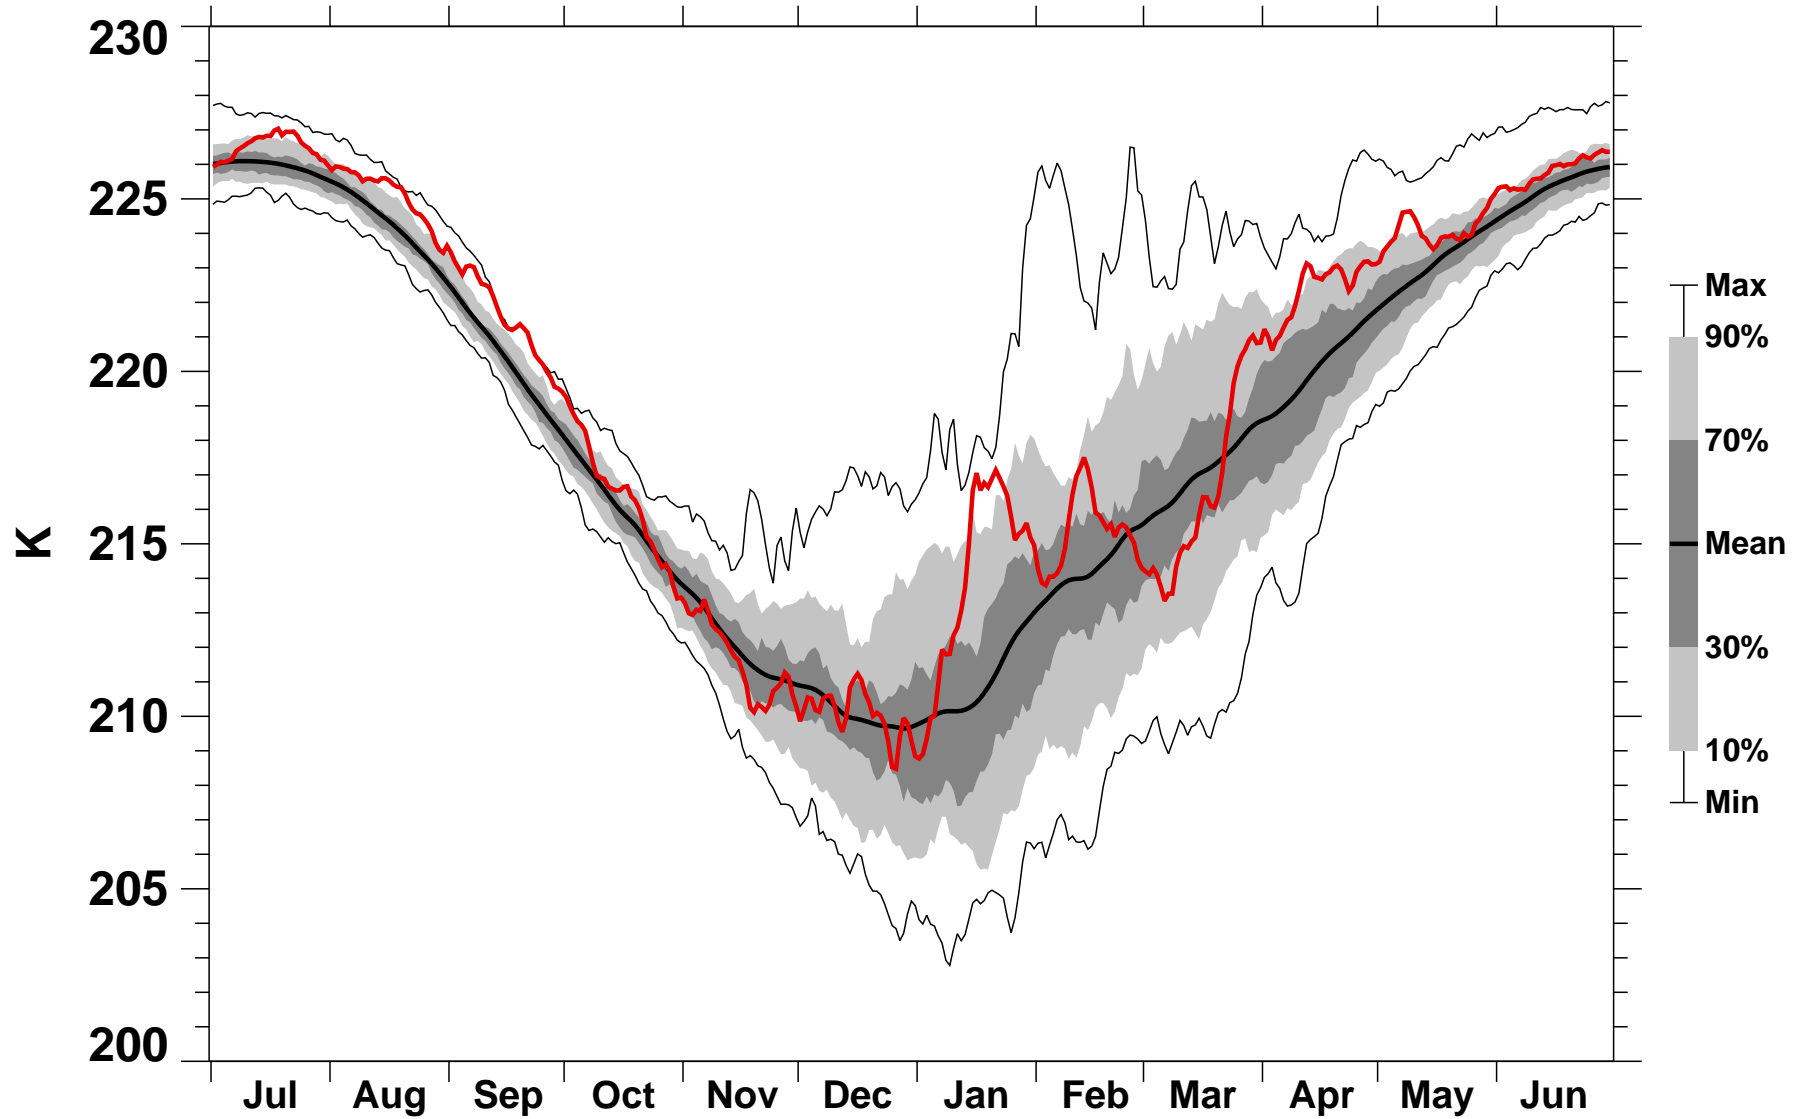

55-75°N Zonal Mean Temperature 50 hPa MERRA2

1978/1979–2022/2023

1991/1992