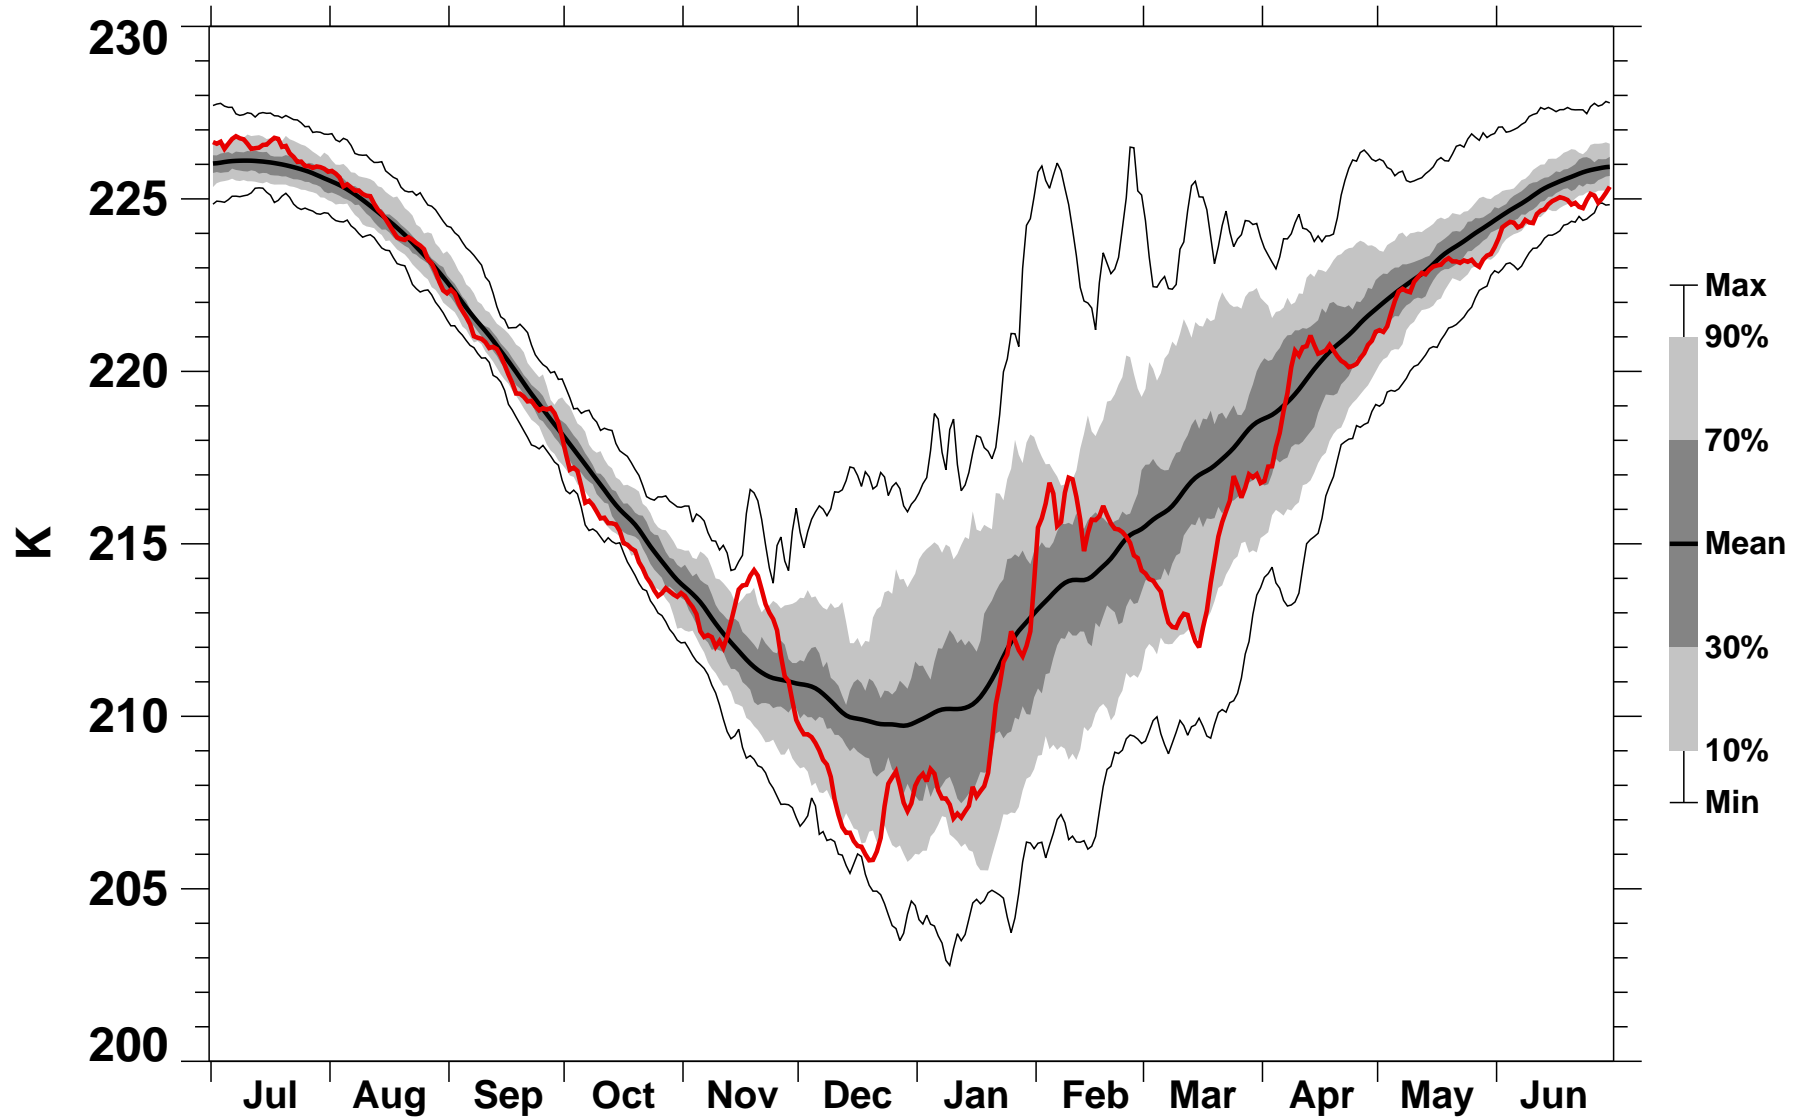

# 55-75°N Zonal Mean Temperature 50 hPa MERRA2

1978/1979–2021/2022

1994/1995