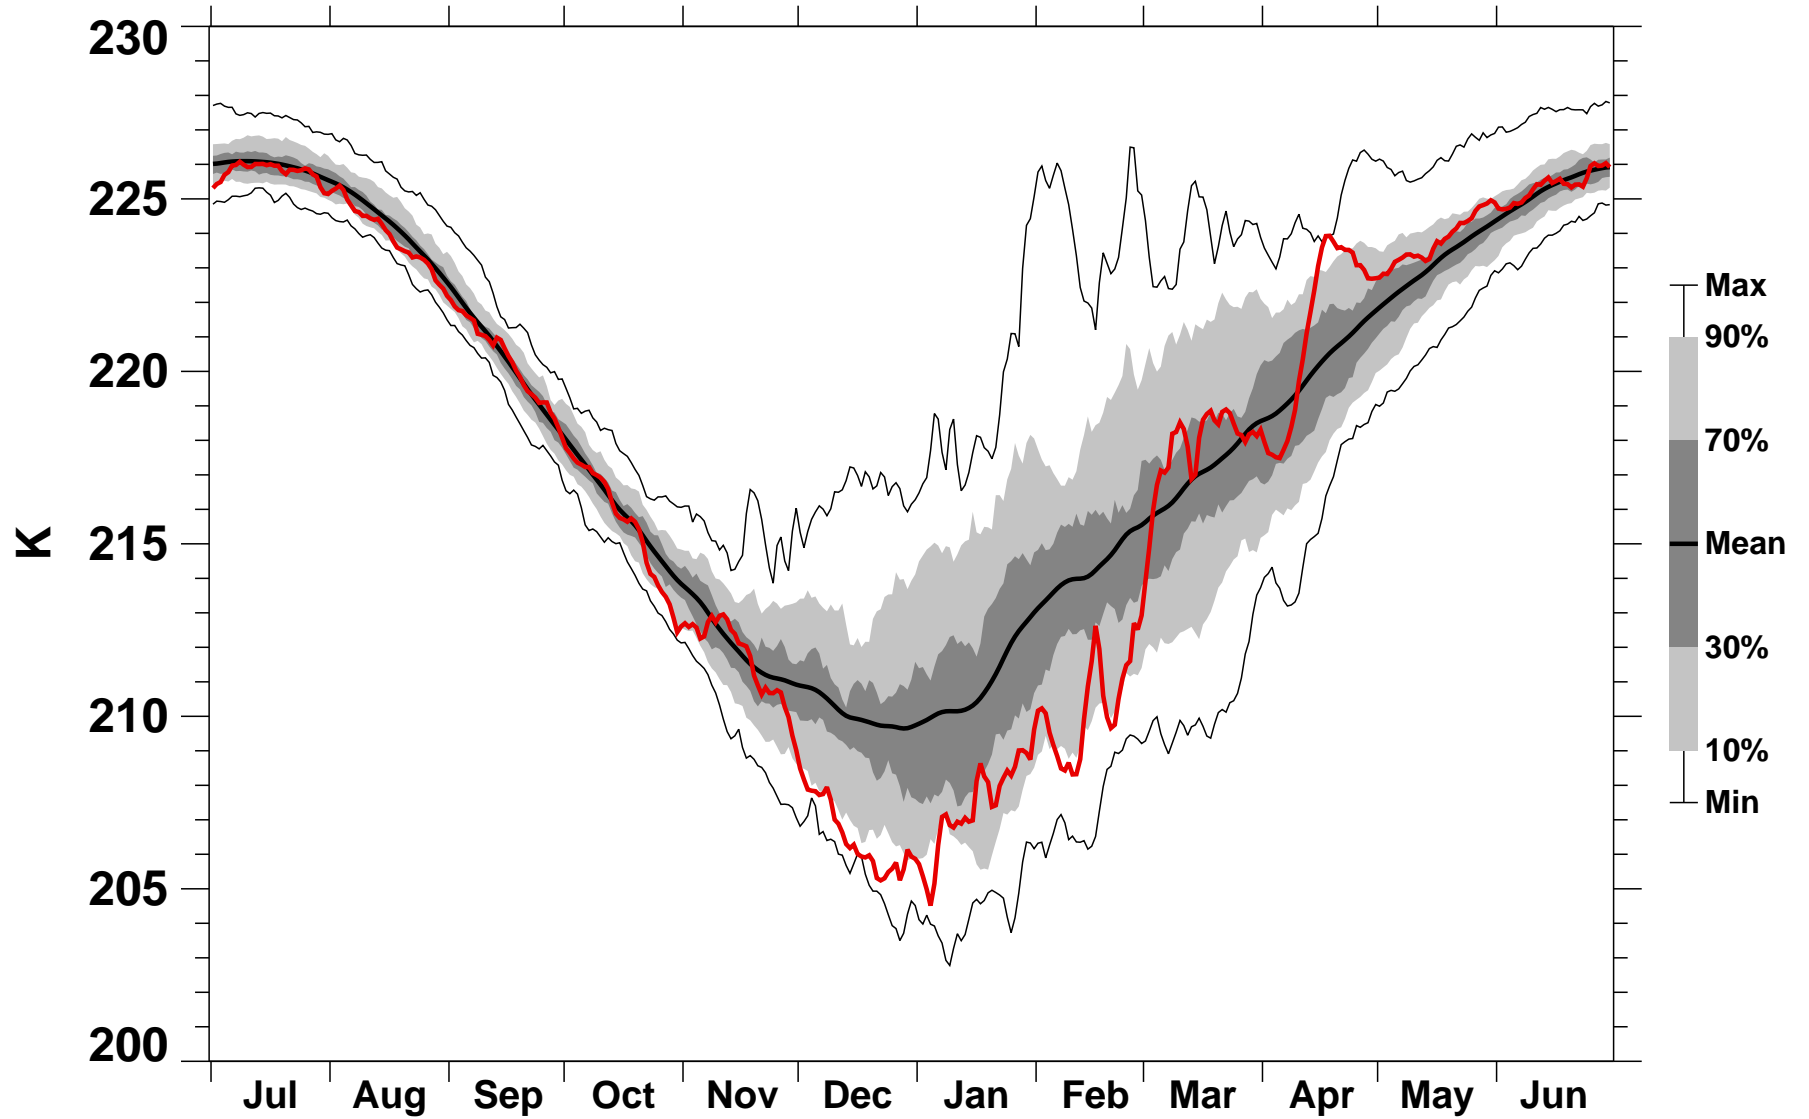

55-75°N Zonal Mean Temperature 50 hPa MERRA2

1978/1979-2022/2023

1995/1996