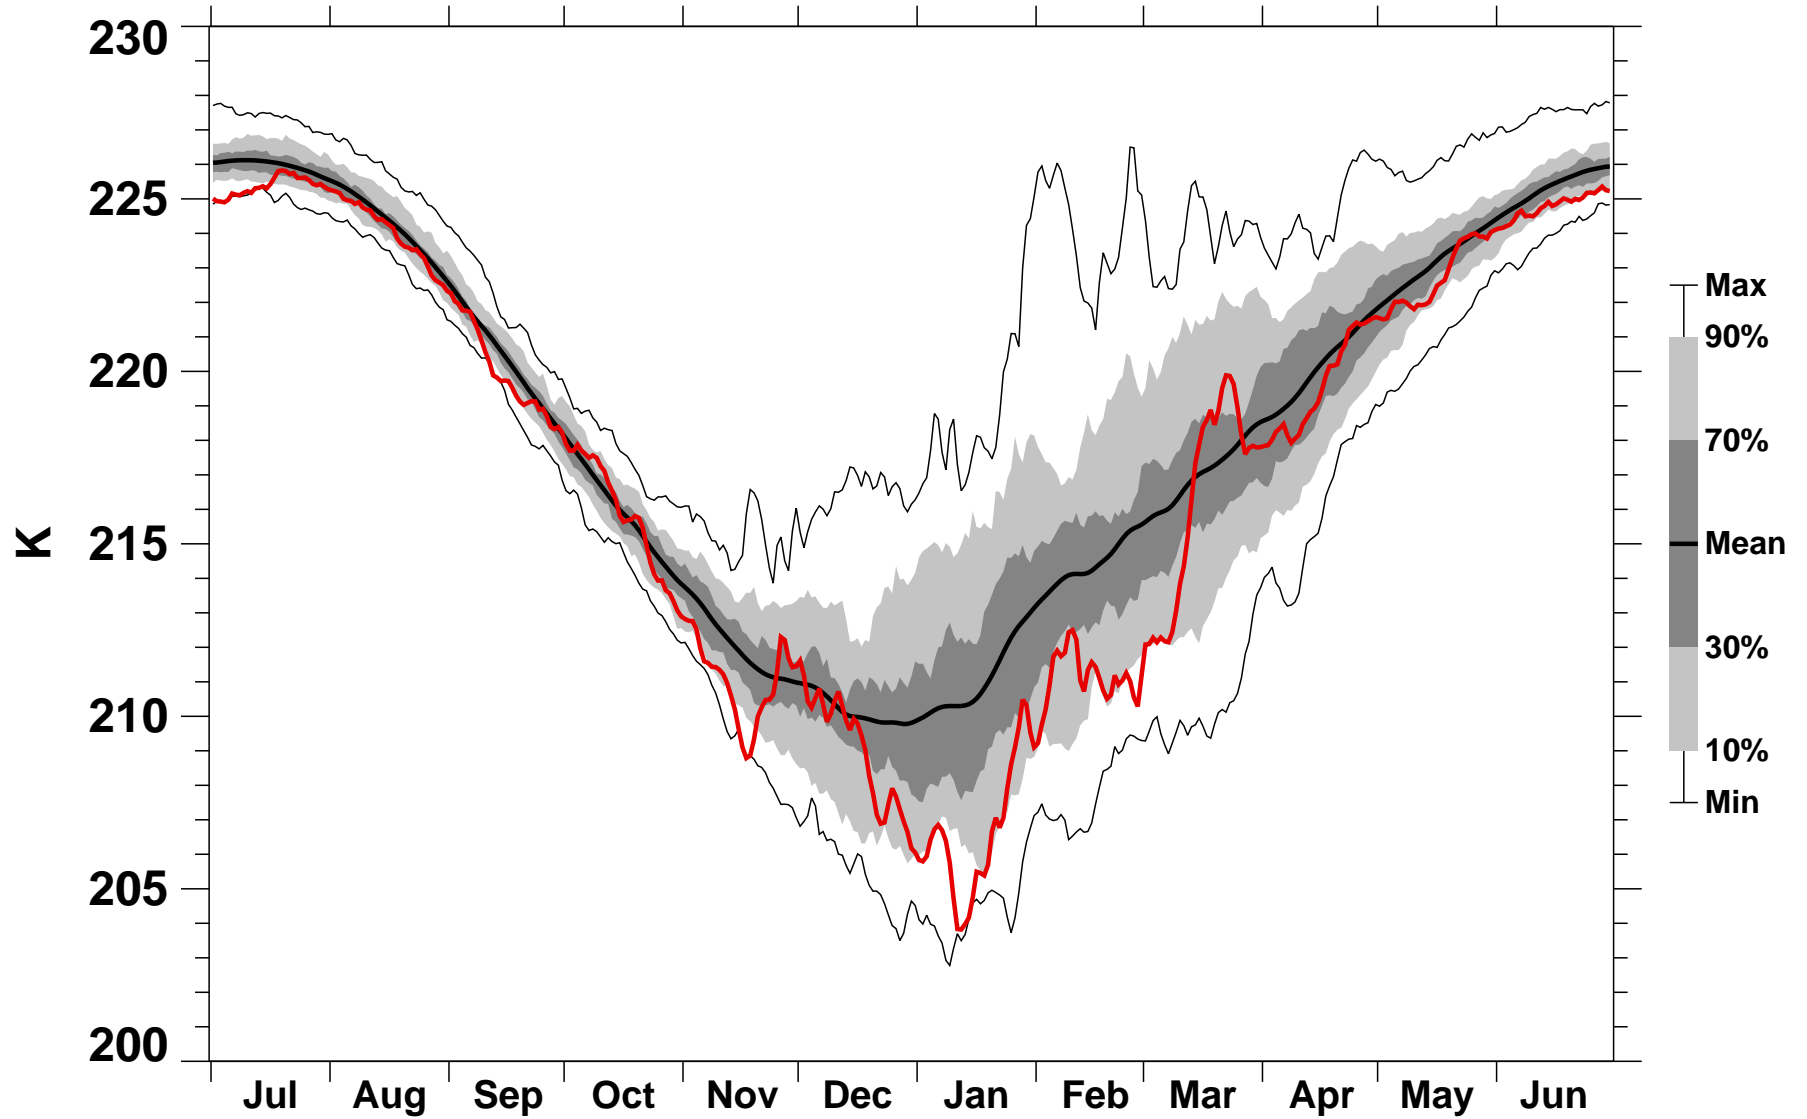

55-75°N Zonal Mean Temperature 50 hPa MERRA2

1978/1979–2020/2021

1999/2000