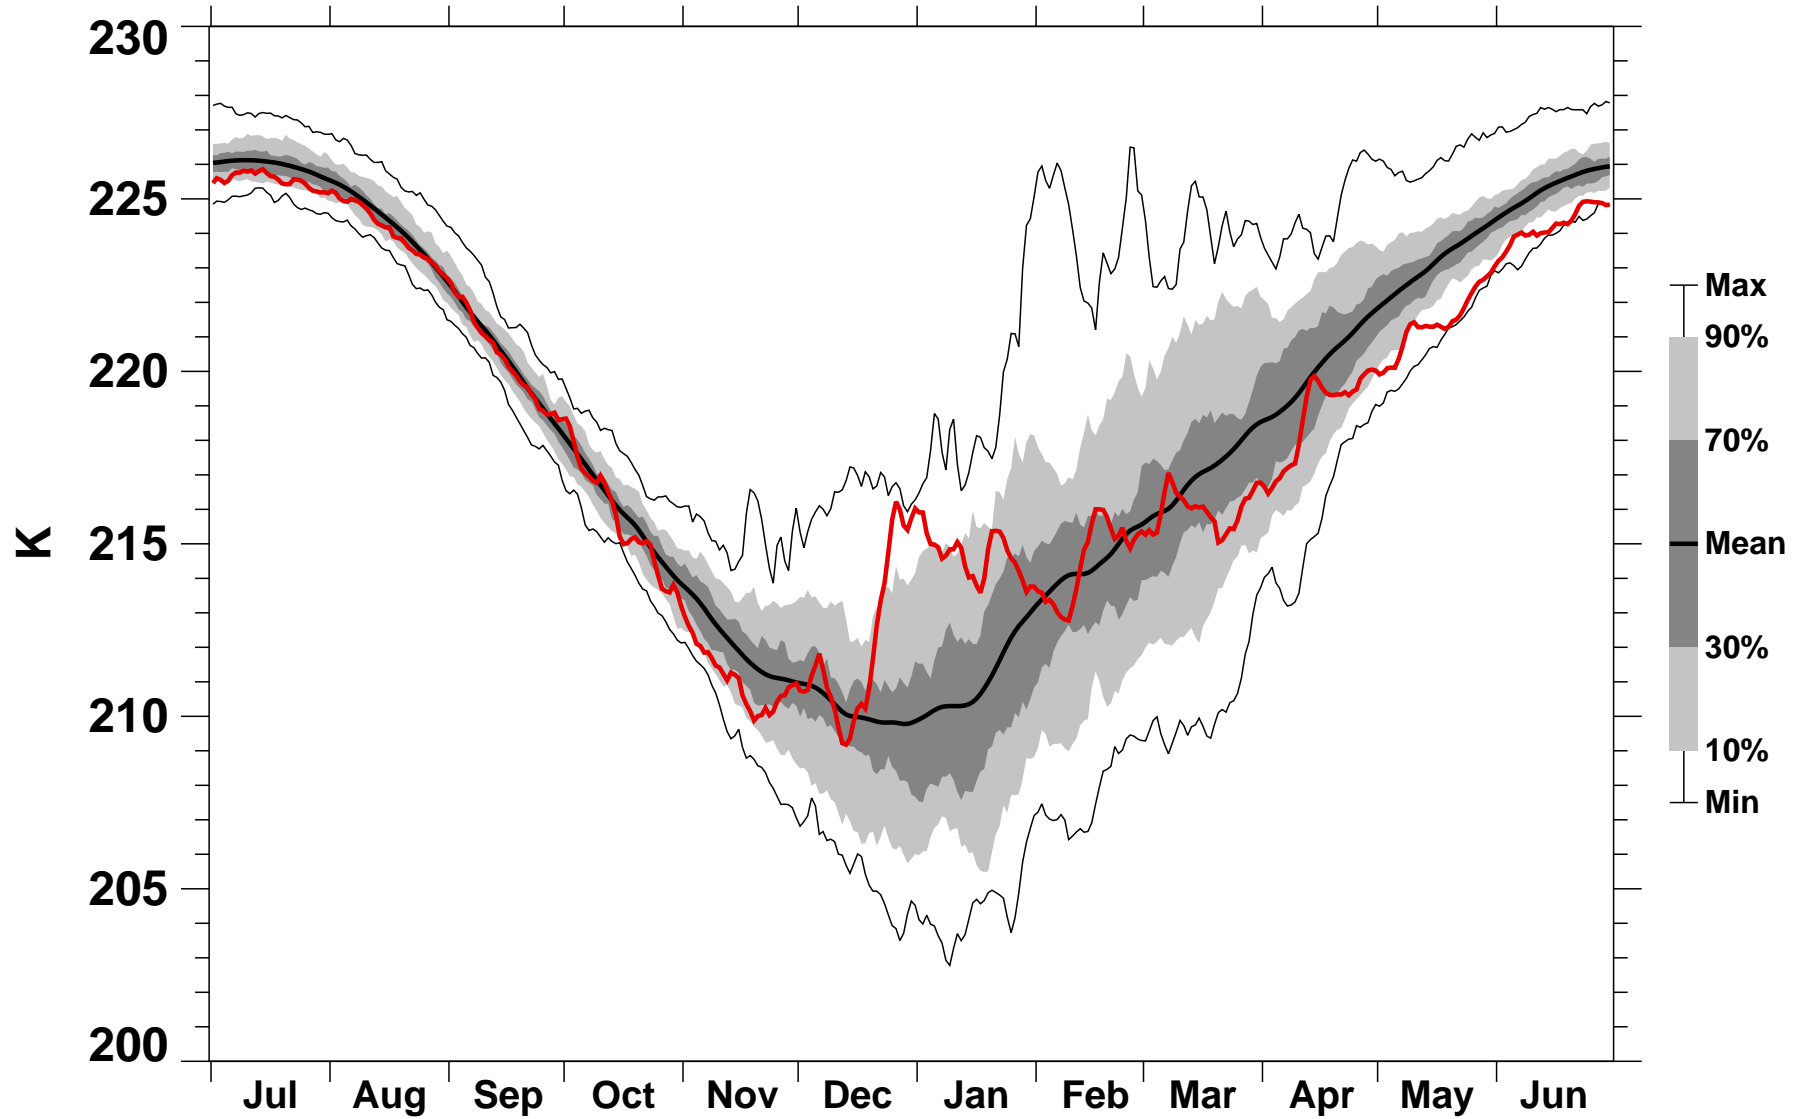

55-75°N Zonal Mean Temperature 50 hPa MERRA2

1978/1979–2020/2021

2001/2002