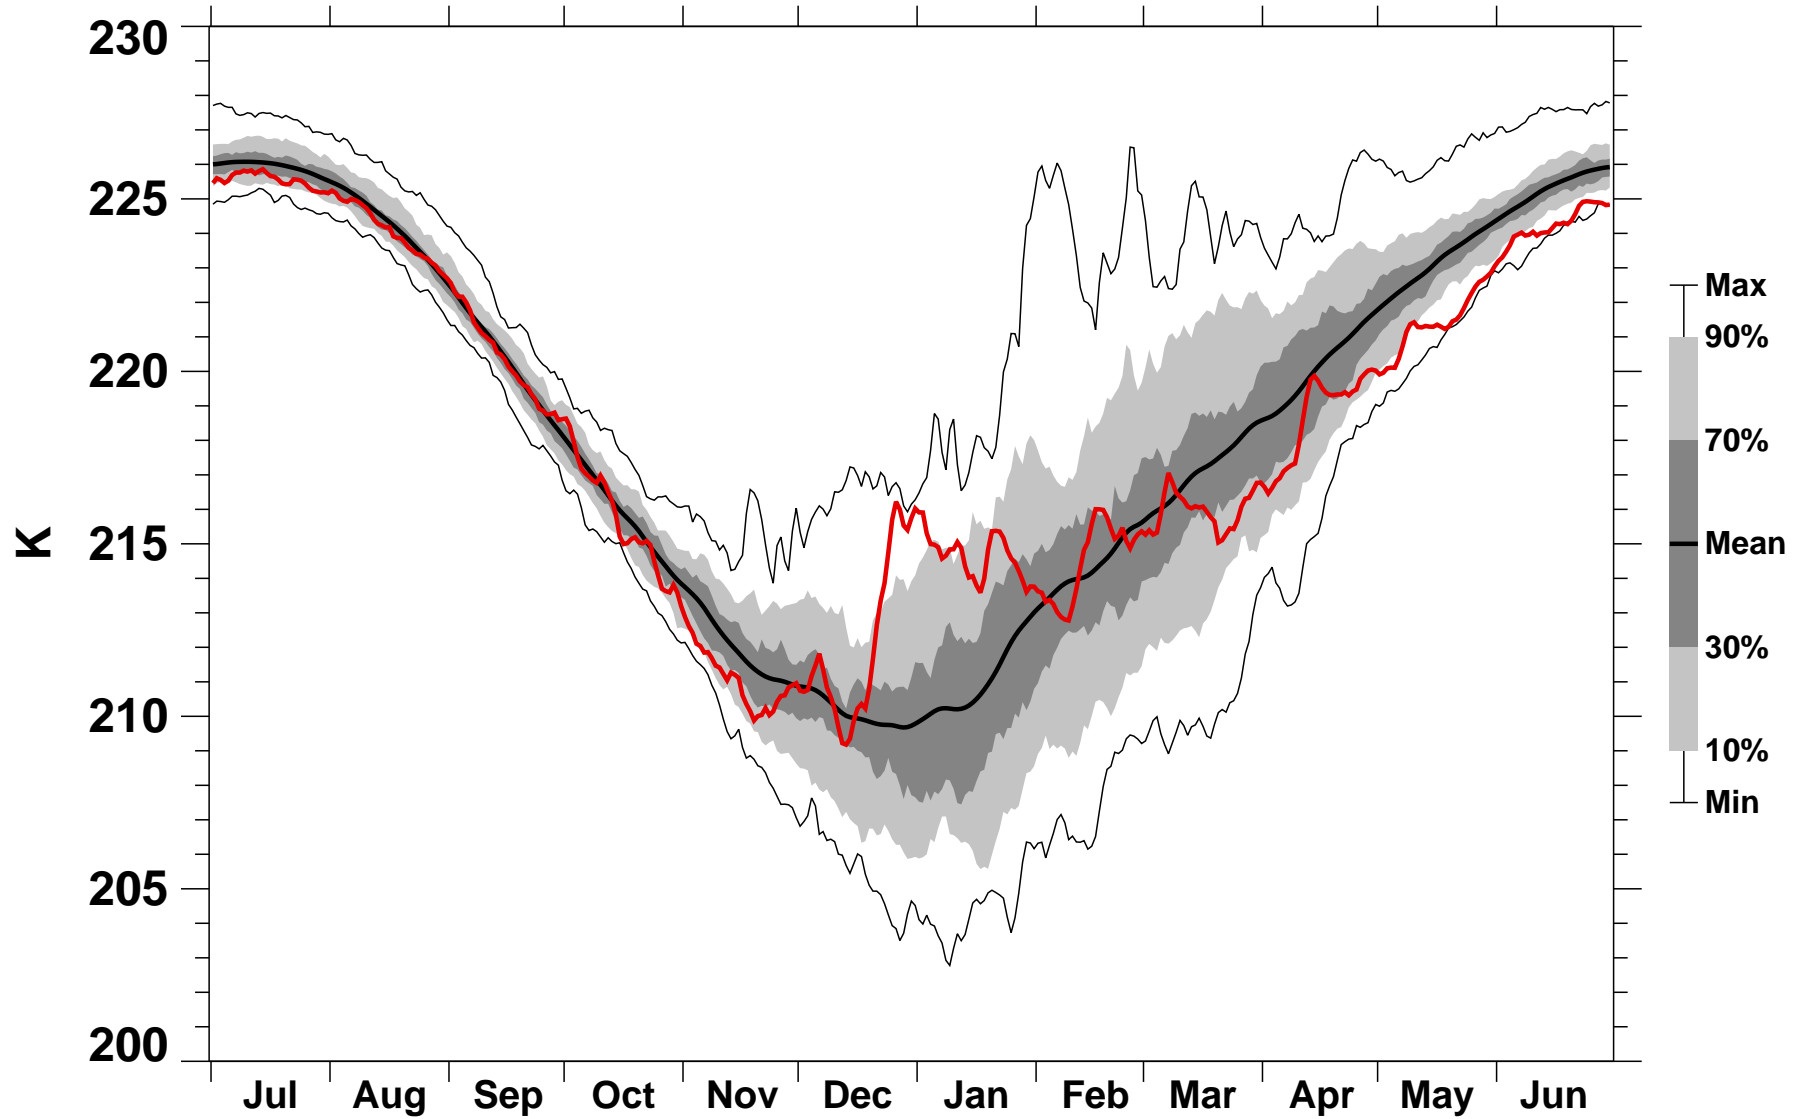

55-75°N Zonal Mean Temperature 50 hPa MERRA2

1978/1979–2023/2024

2001/2002