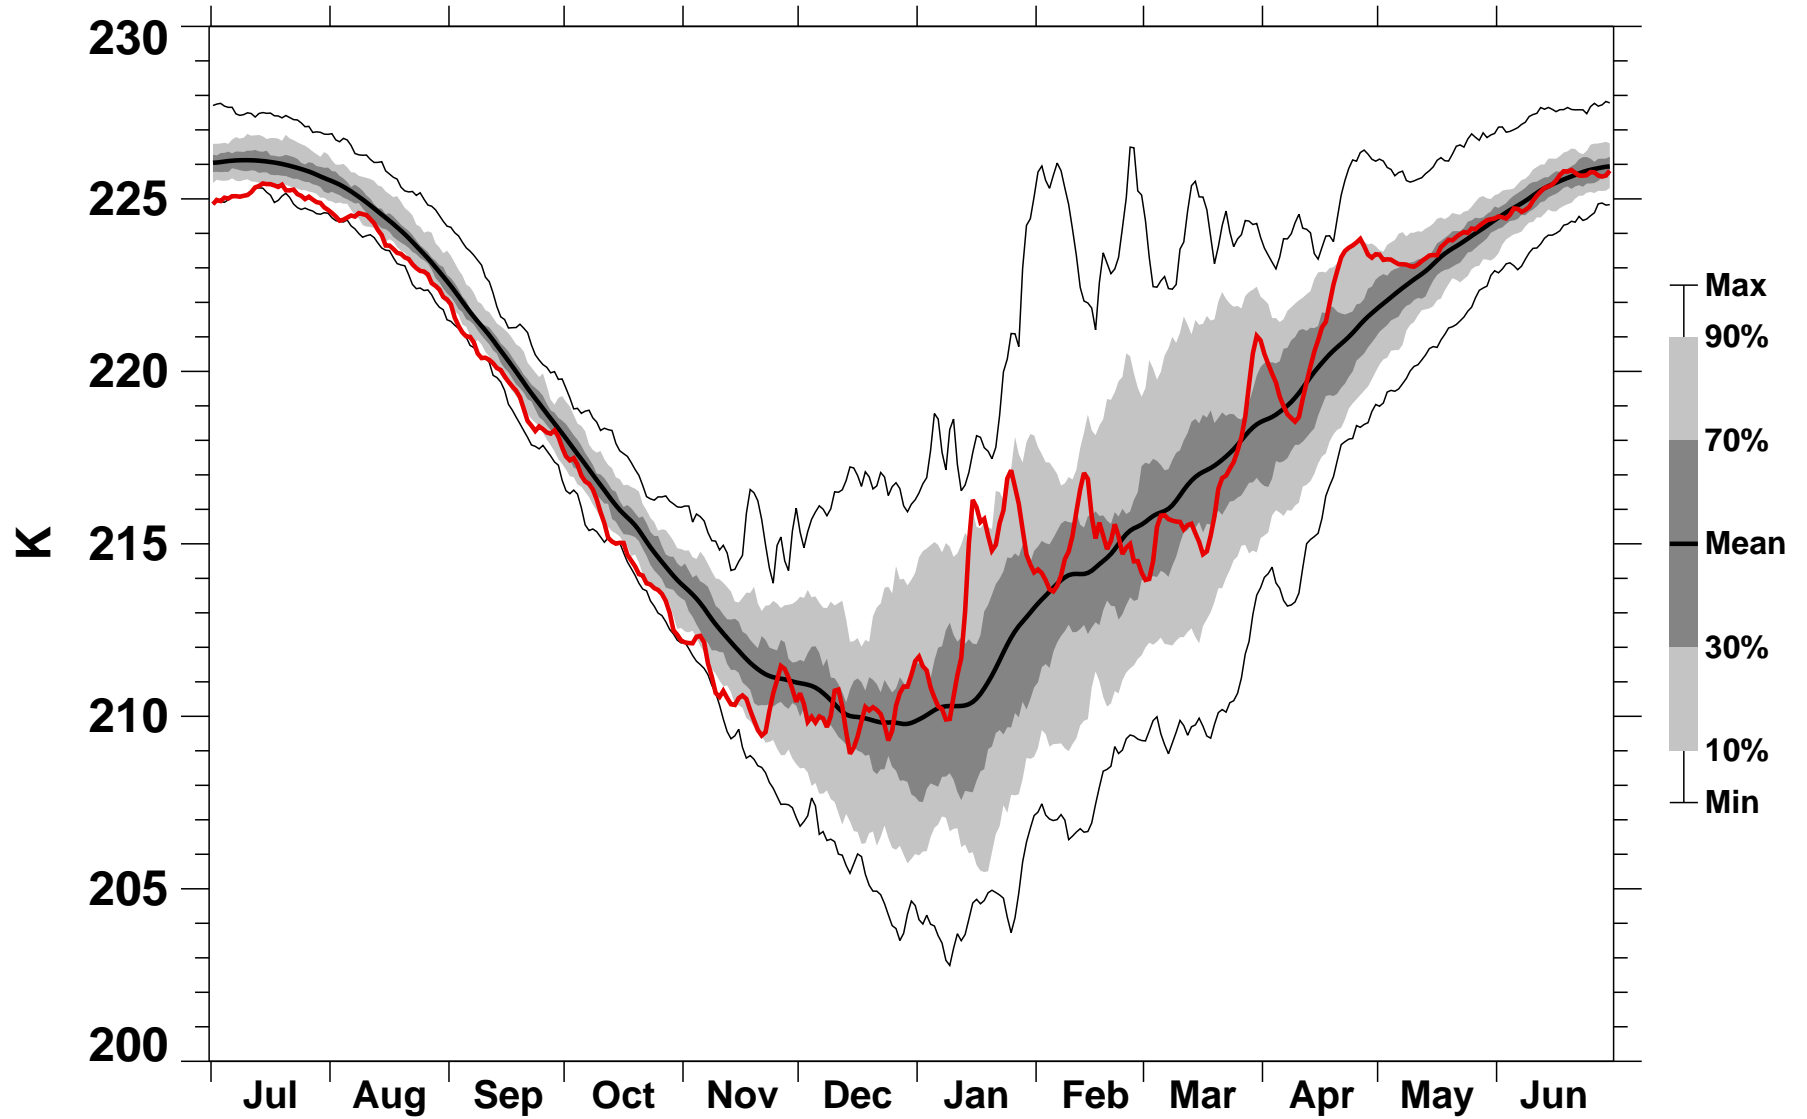

55-75°N Zonal Mean Temperature 50 hPa MERRA2

1978/1979-2020/2021

2002/2003