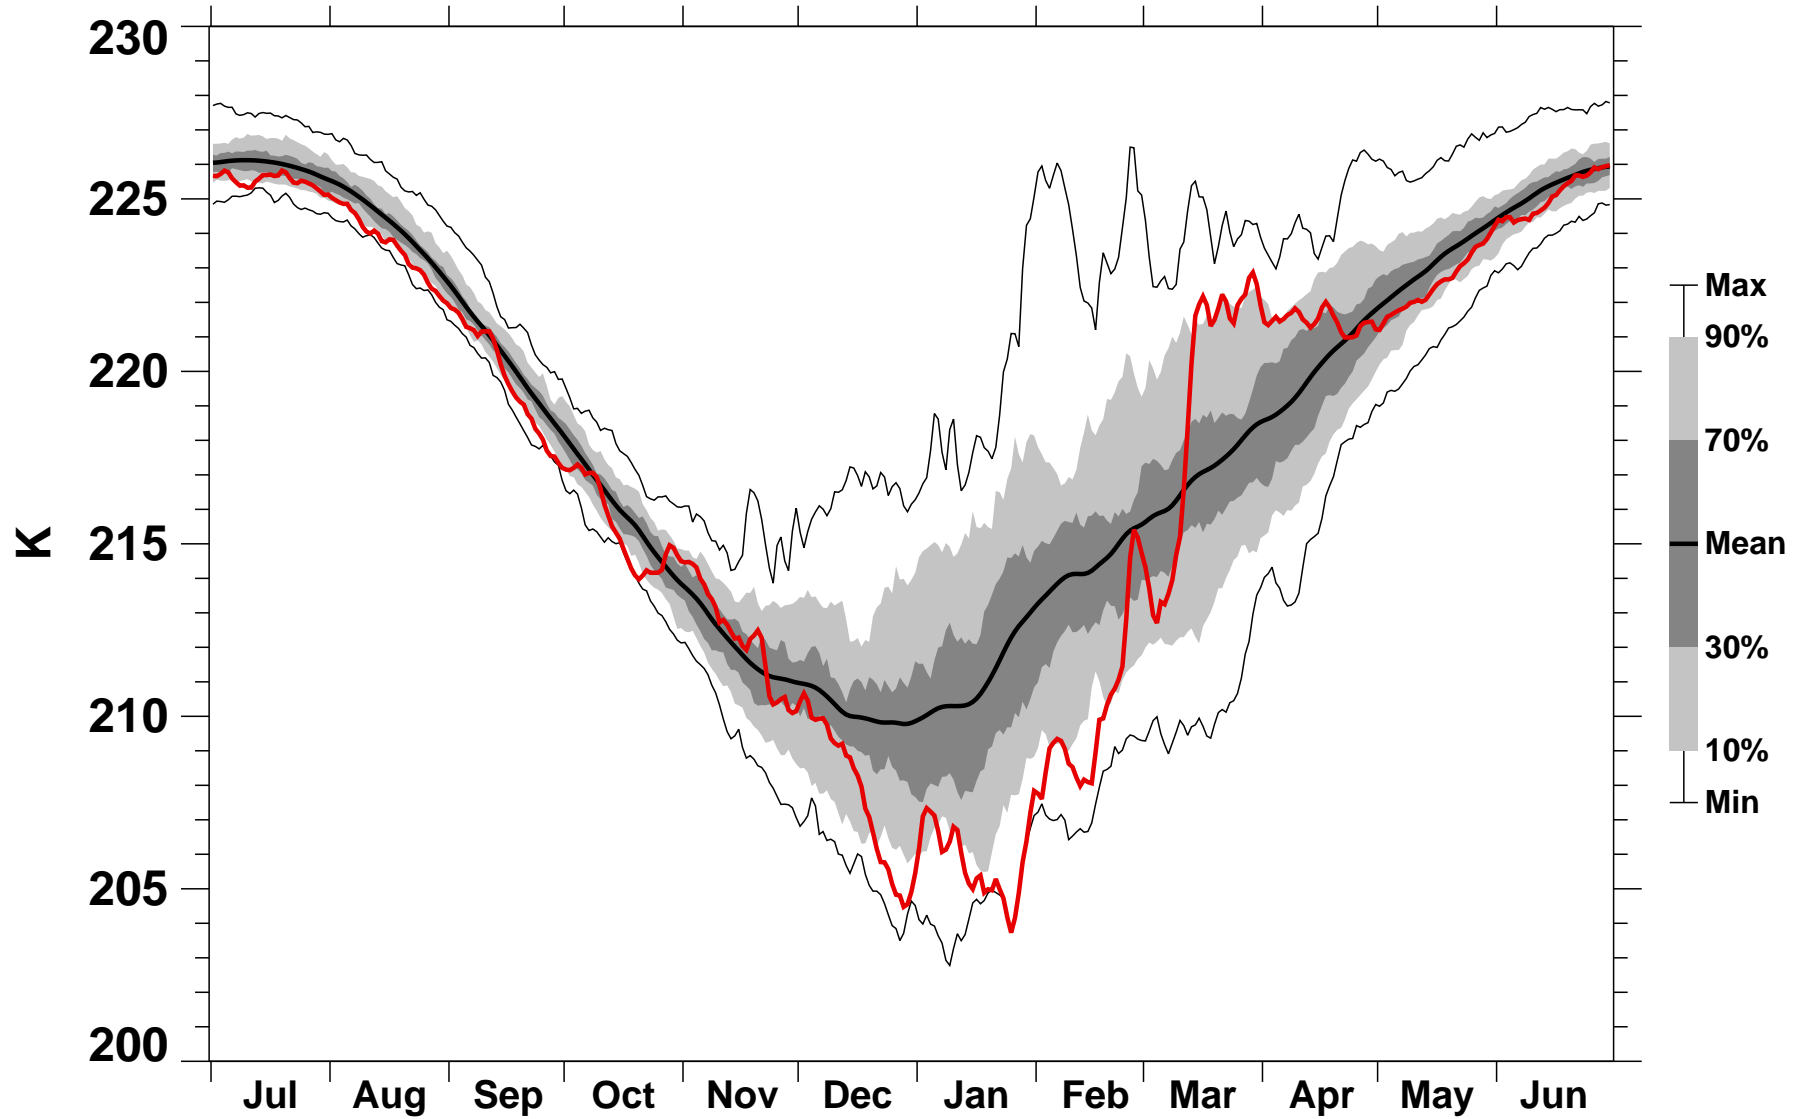

55-75°N Zonal Mean Temperature 50 hPa MERRA2

1978/1979–2020/2021

2004/2005