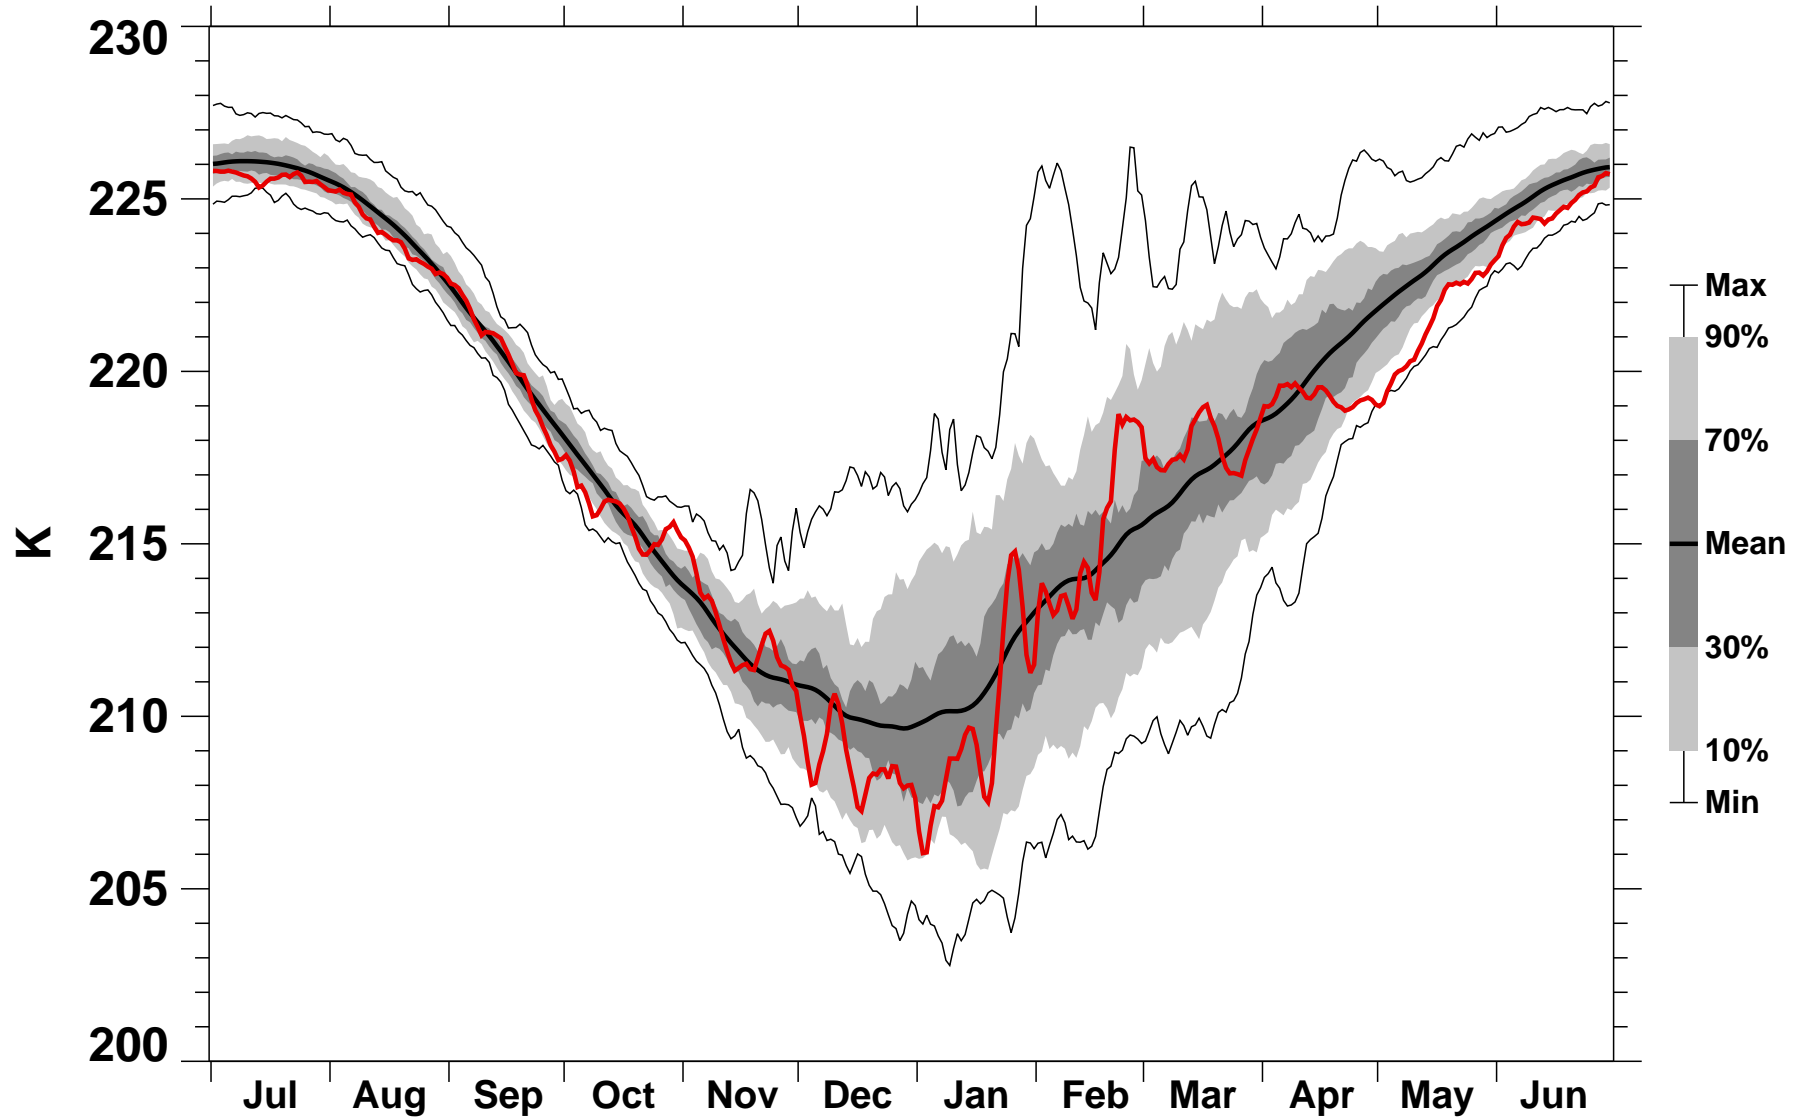

# 55-75°N Zonal Mean Temperature 50 hPa MERRA2

1978/1979–2022/2023

2007/2008