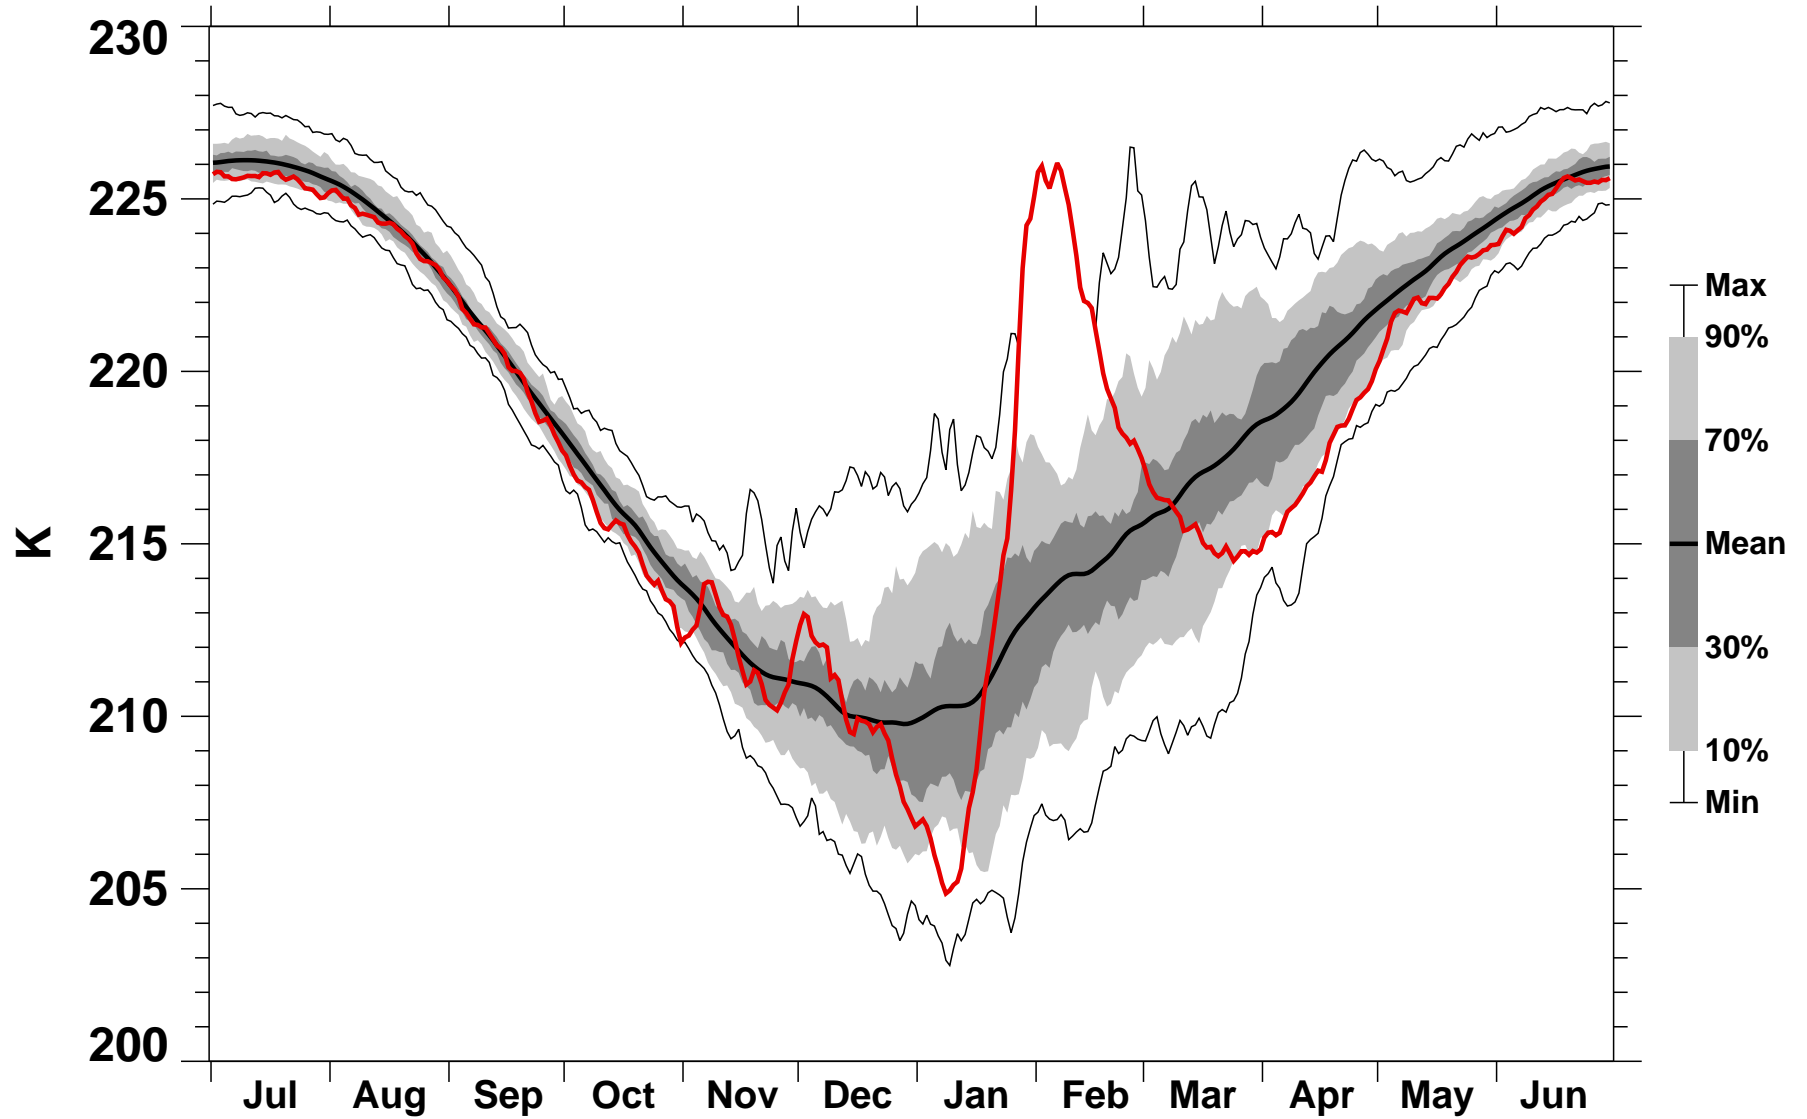

55-75°N Zonal Mean Temperature 50 hPa MERRA2

1978/1979–2020/2021

2008/2009