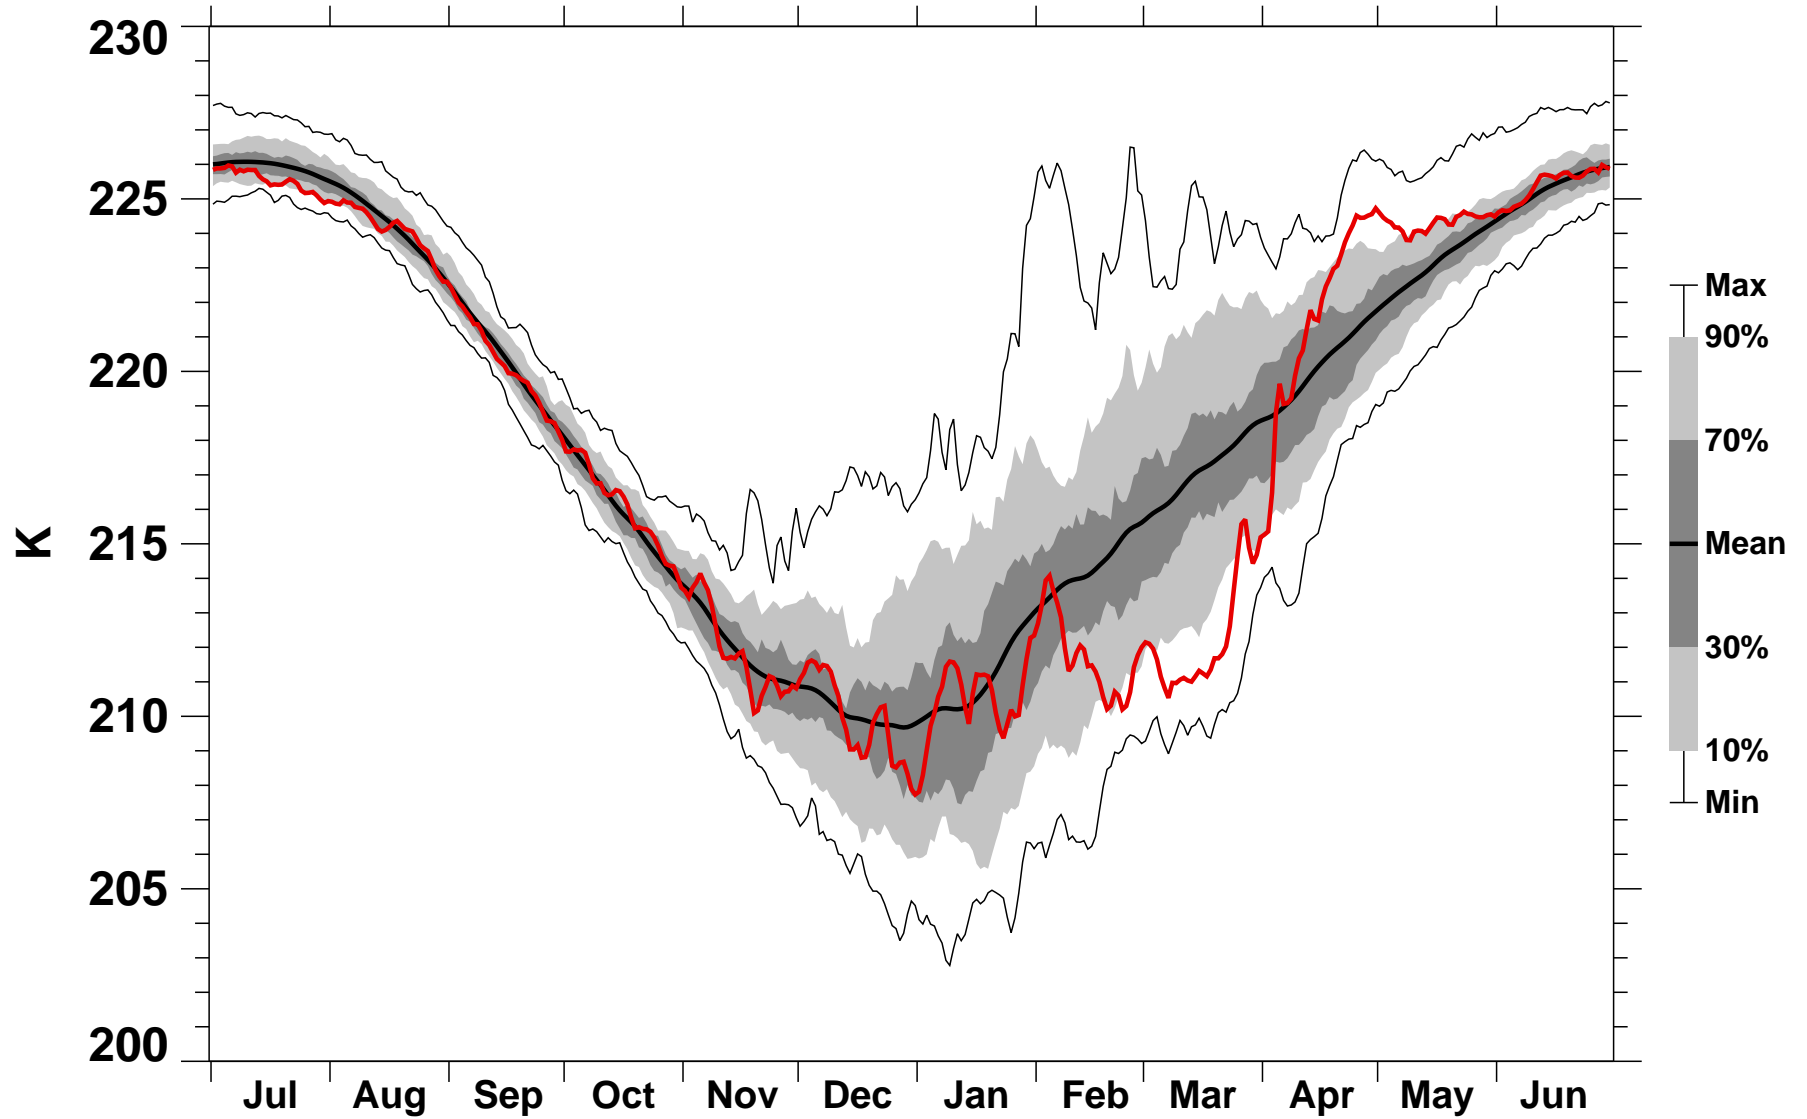

55-75°N Zonal Mean Temperature 50 hPa MERRA2

1978/1979–2023/2024

2010/2011