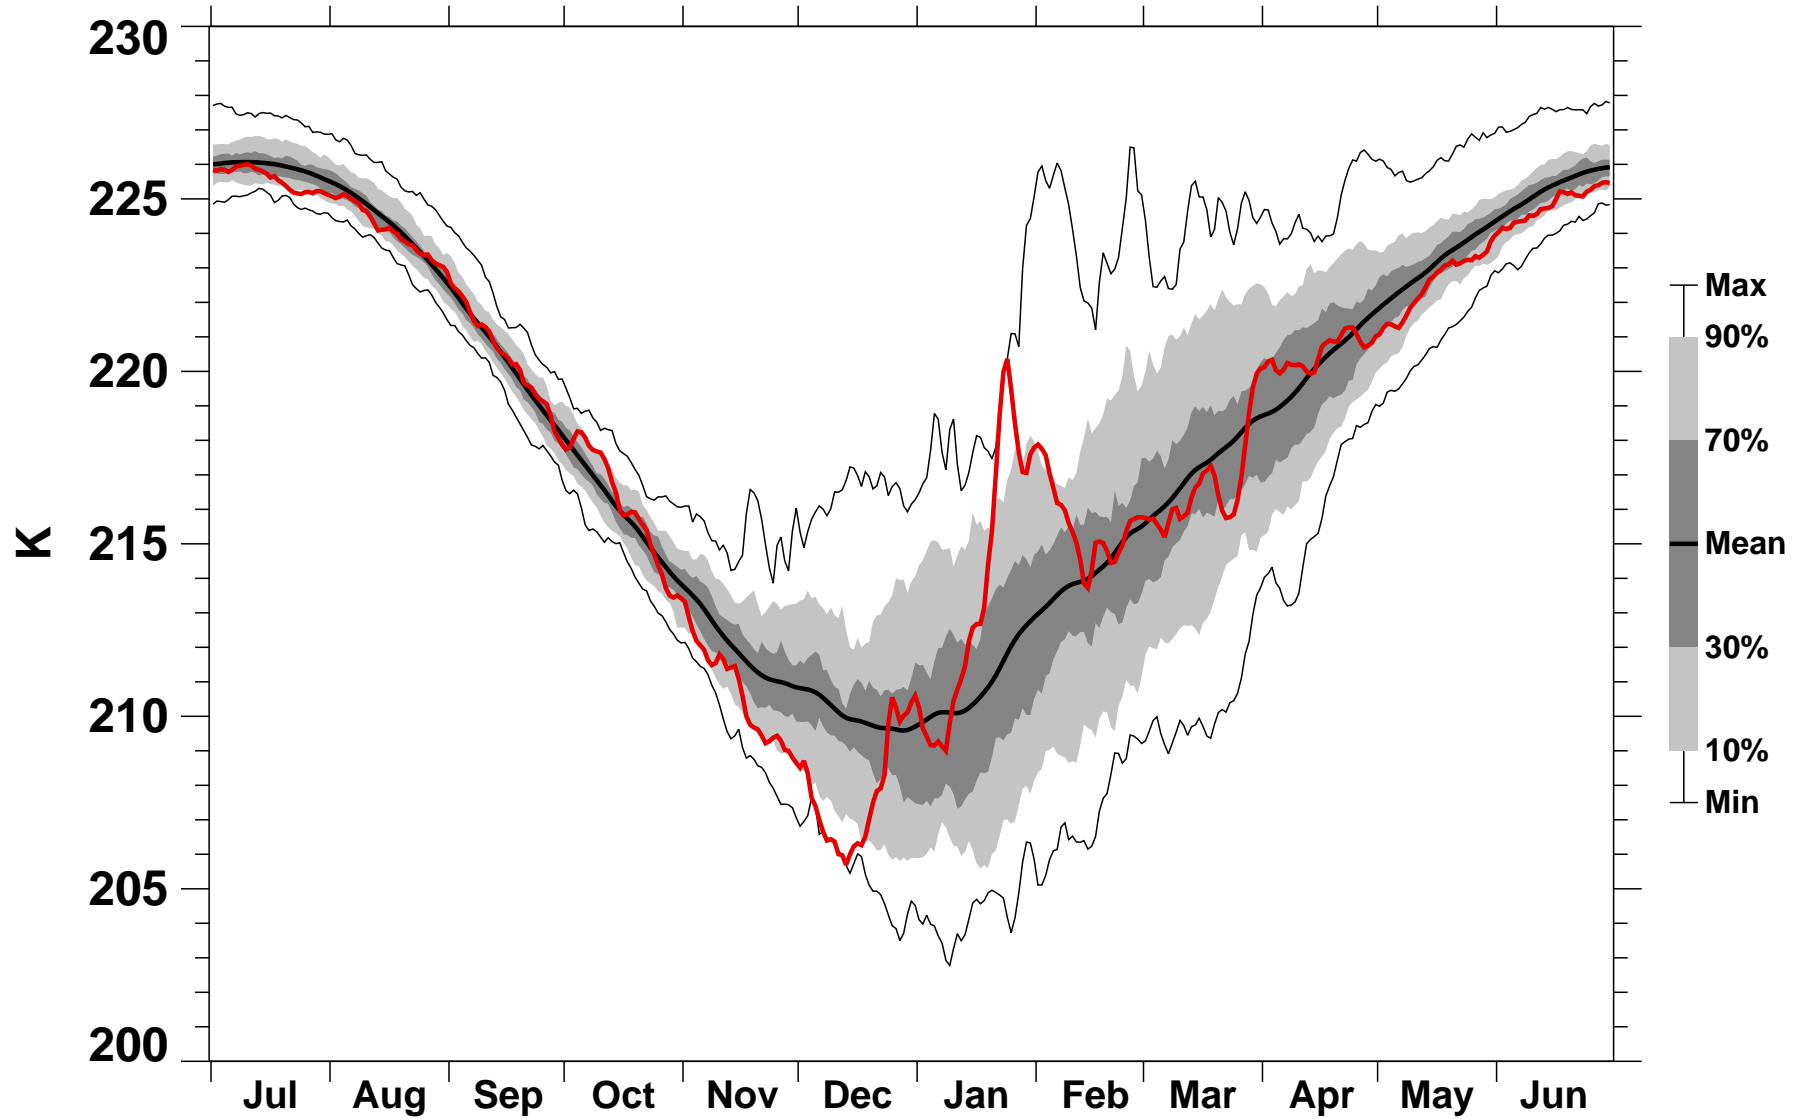

# 55-75°N Zonal Mean Temperature 50 hPa MERRA2

1978/1979–2024/2025

2011/2012