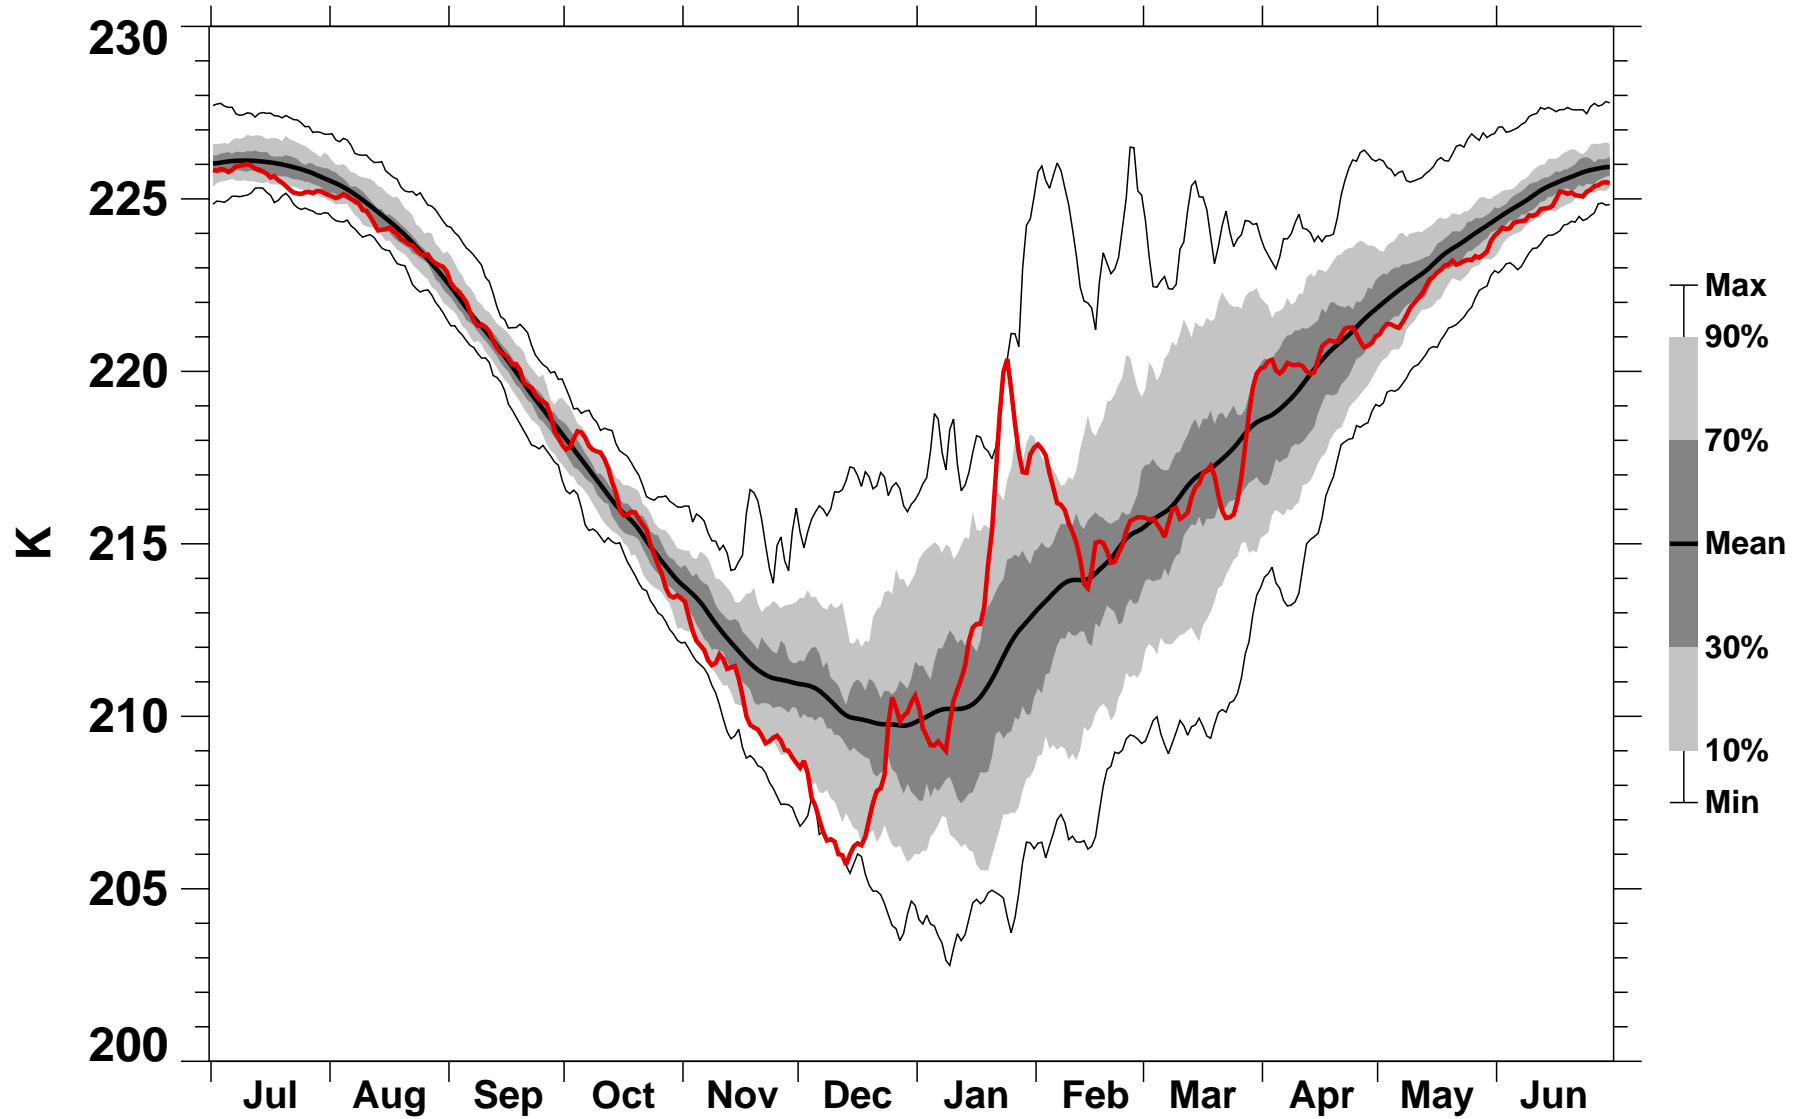

55-75°N Zonal Mean Temperature 50 hPa MERRA2

1978/1979–2021/2022

2011/2012