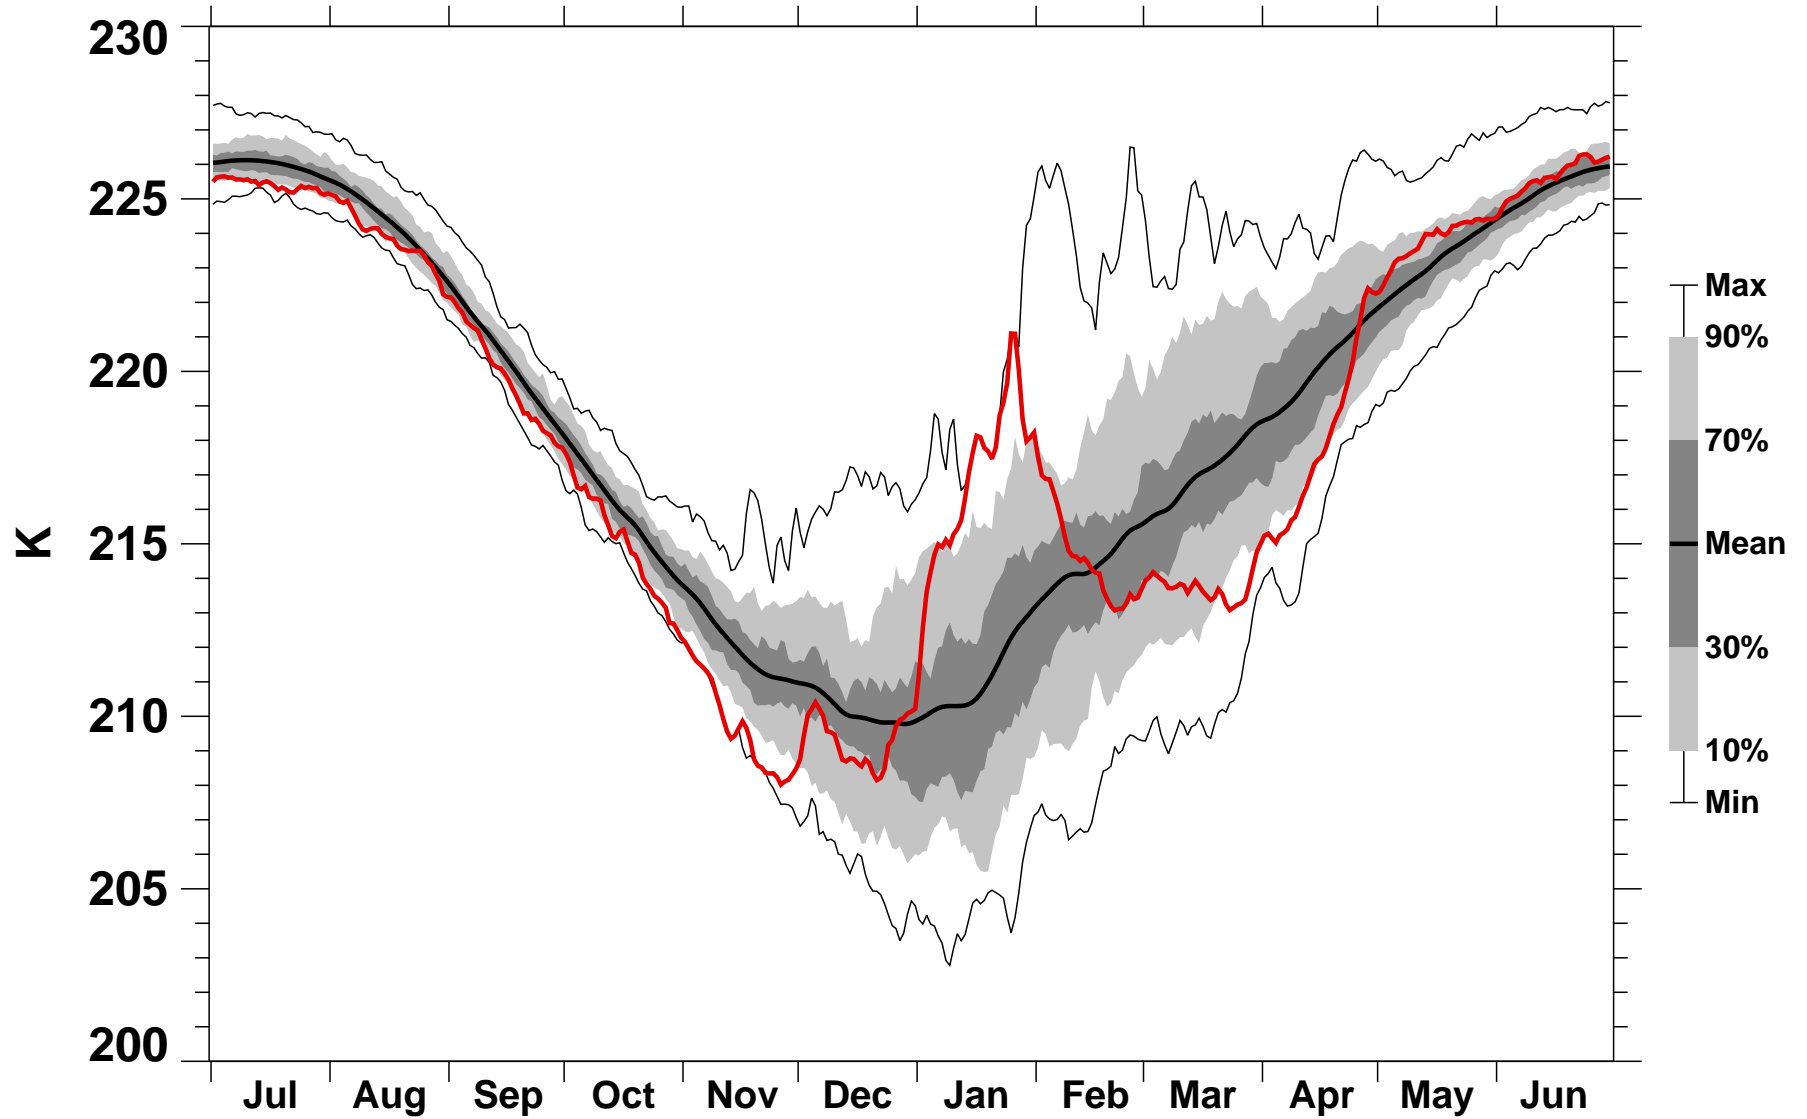

55-75°N Zonal Mean Temperature 50 hPa MERRA2

1978/1979–2020/2021

2012/2013