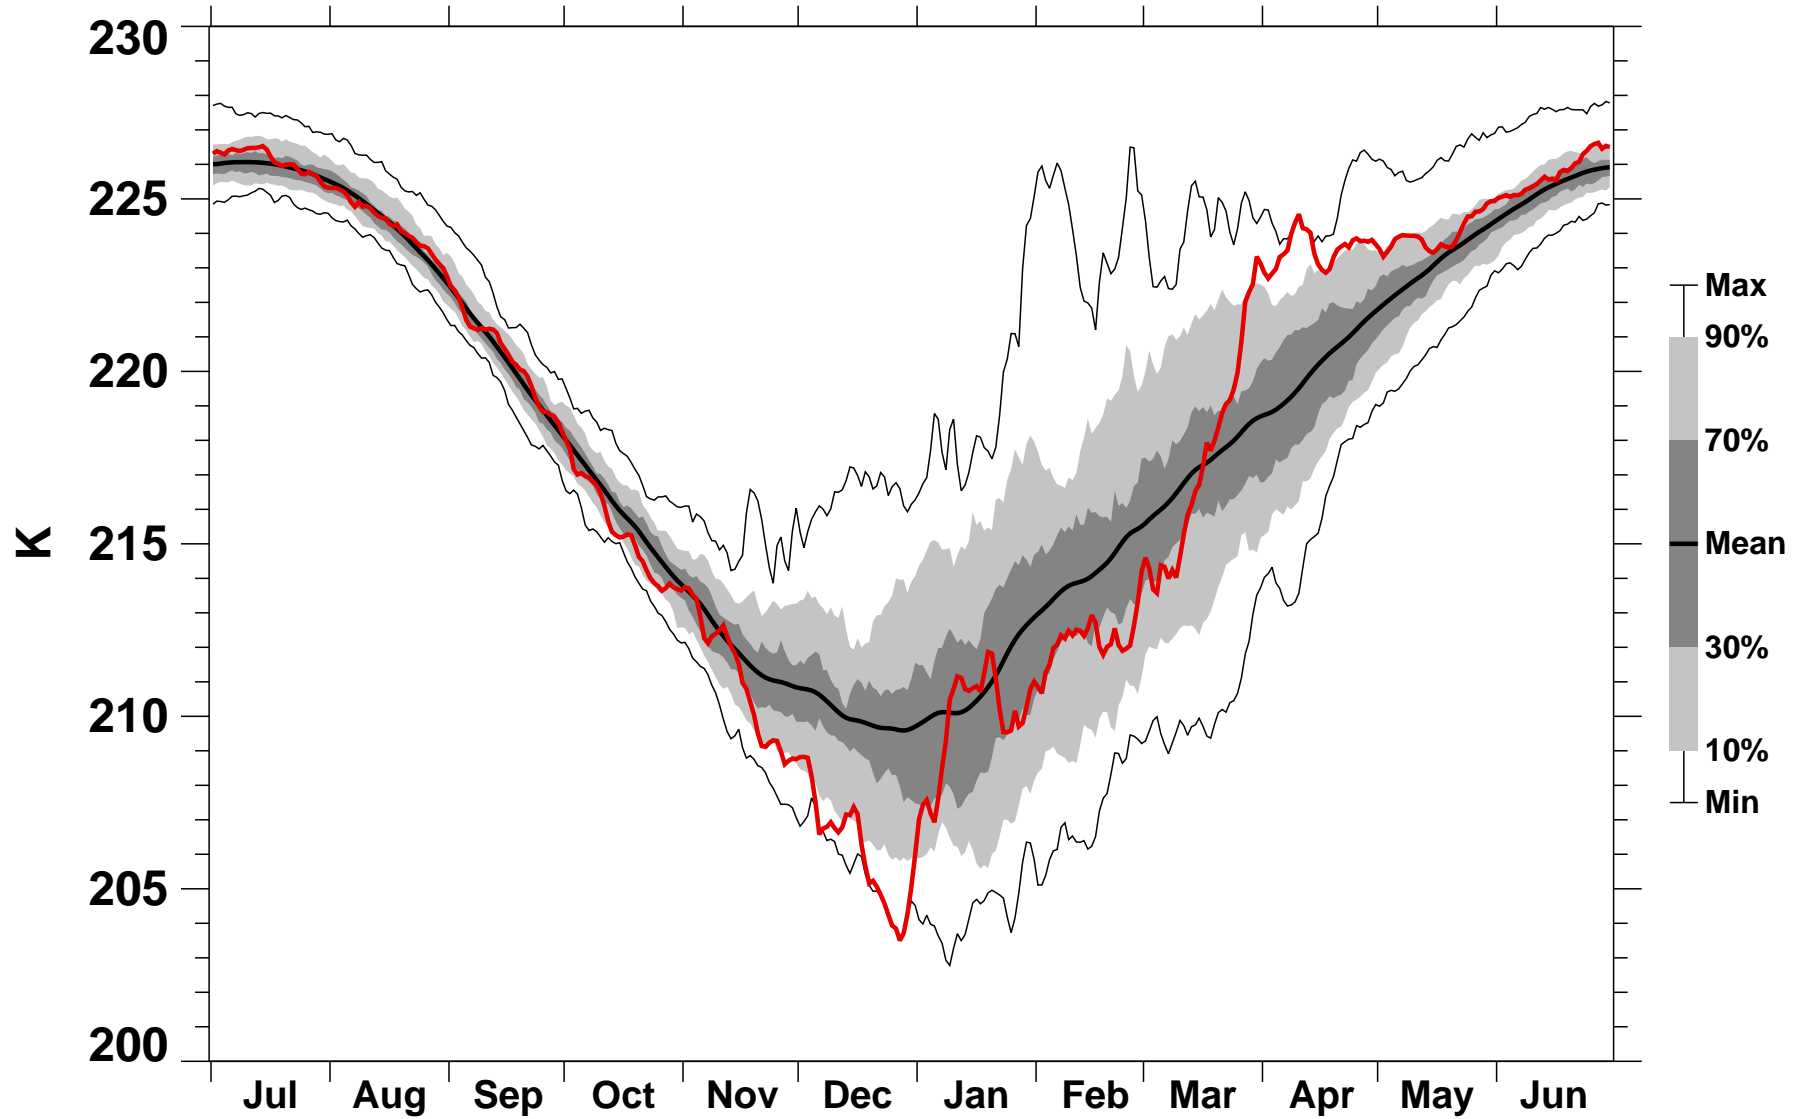

55-75°N Zonal Mean Temperature 50 hPa MERRA2

1978/1979–2024/2025

2013/2014