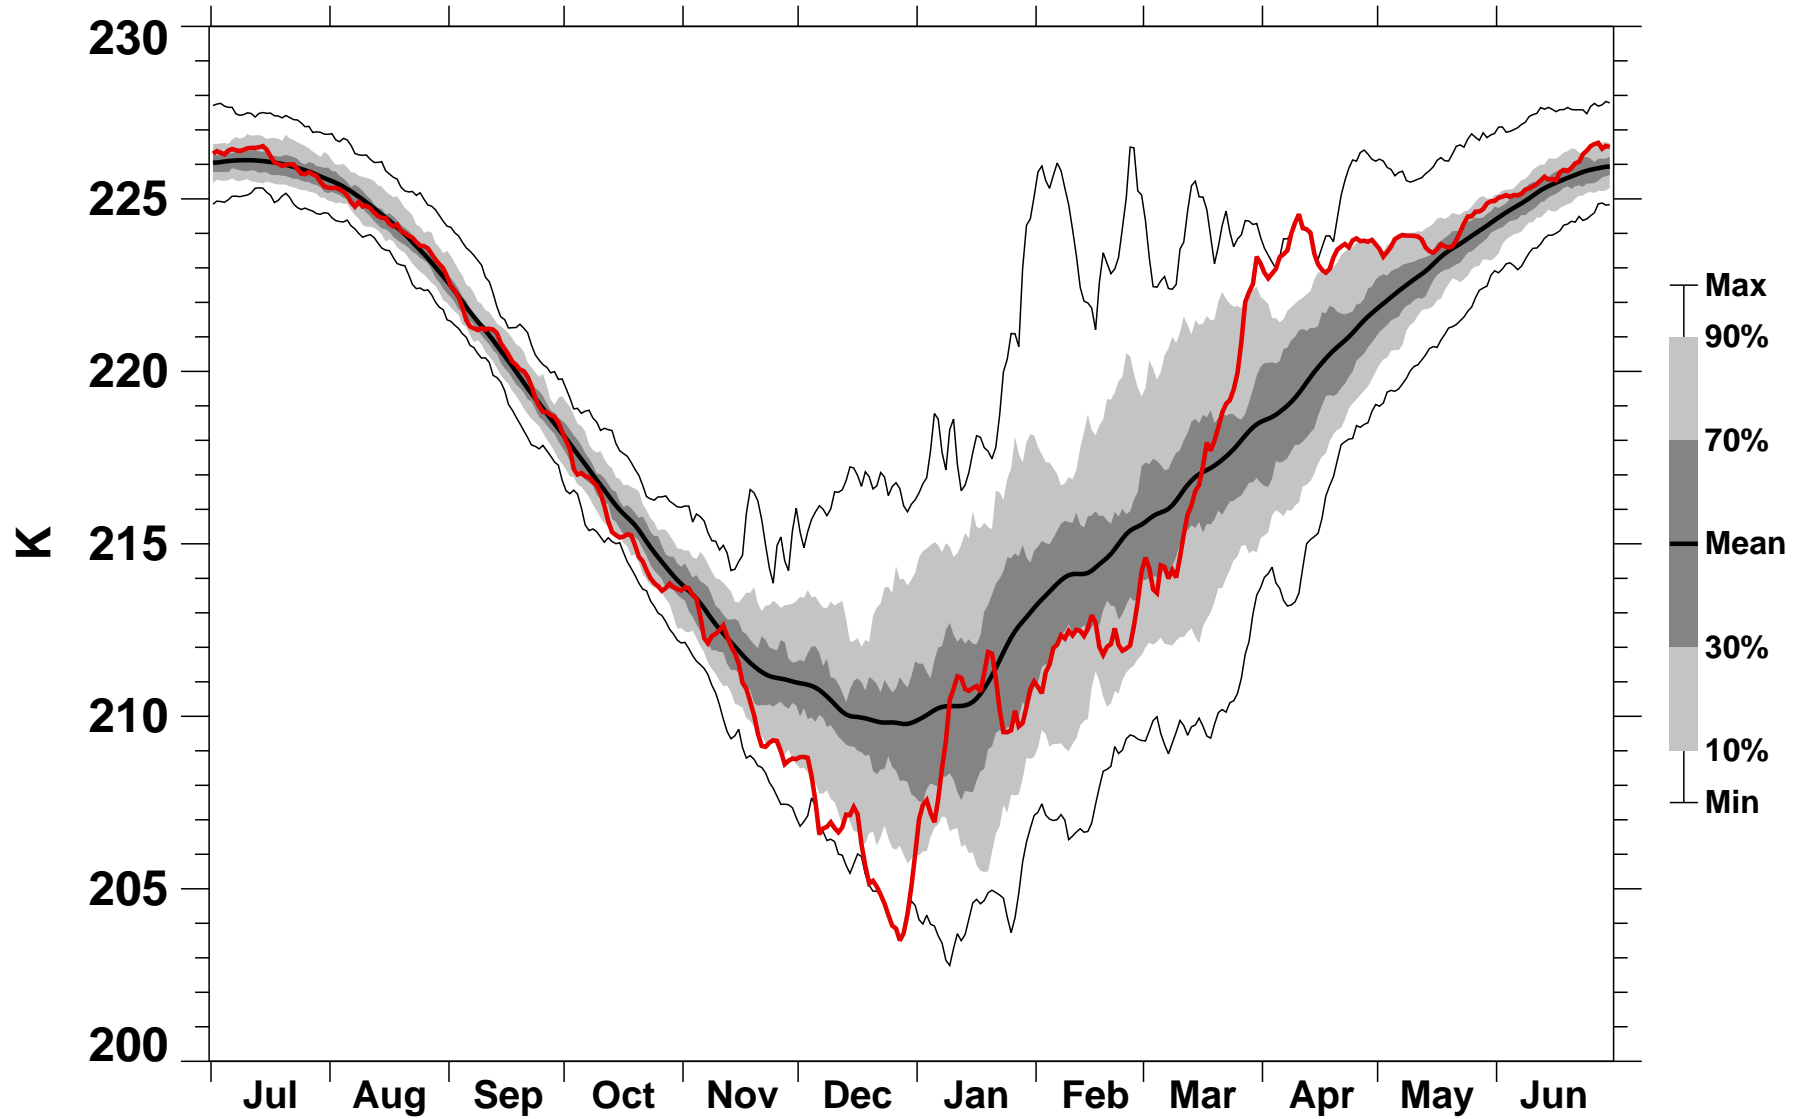

# 55-75°N Zonal Mean Temperature 50 hPa MERRA2

1978/1979–2020/2021

2013/2014