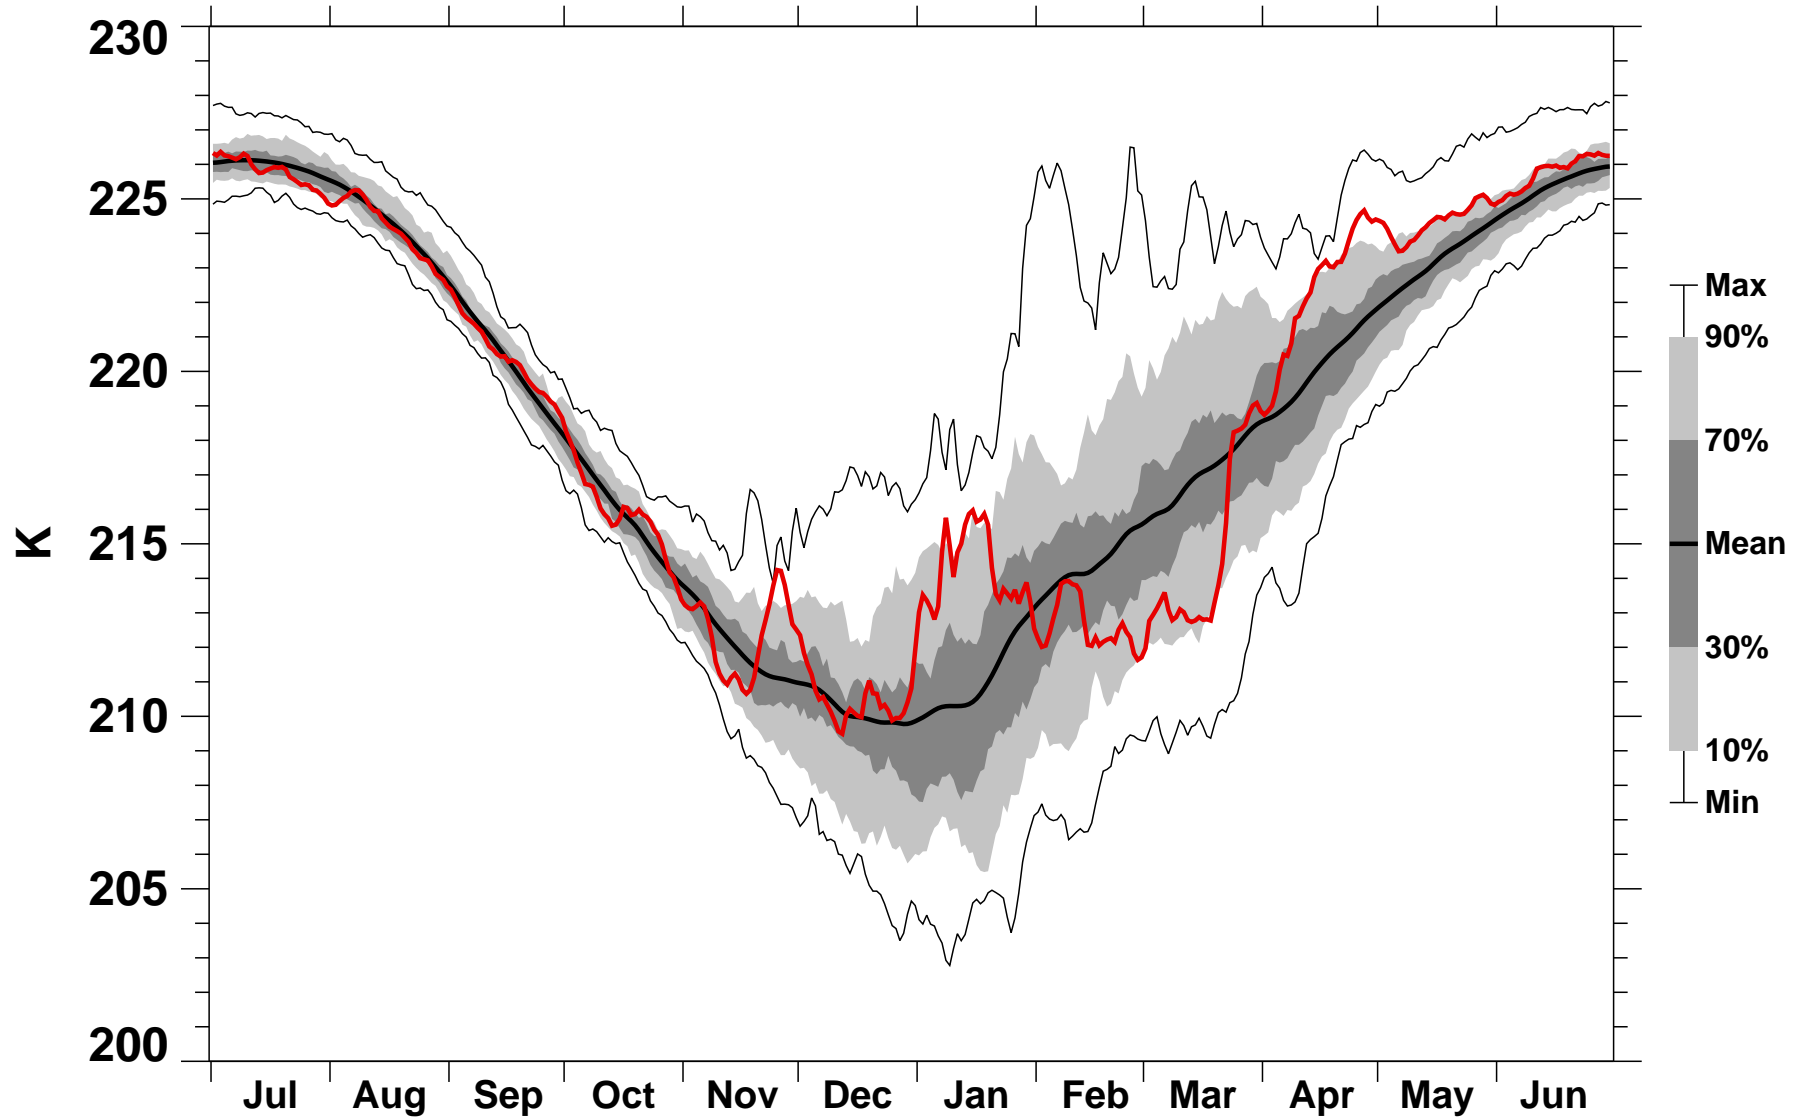

55-75°N Zonal Mean Temperature 50 hPa MERRA2

1978/1979–2020/2021

2014/2015