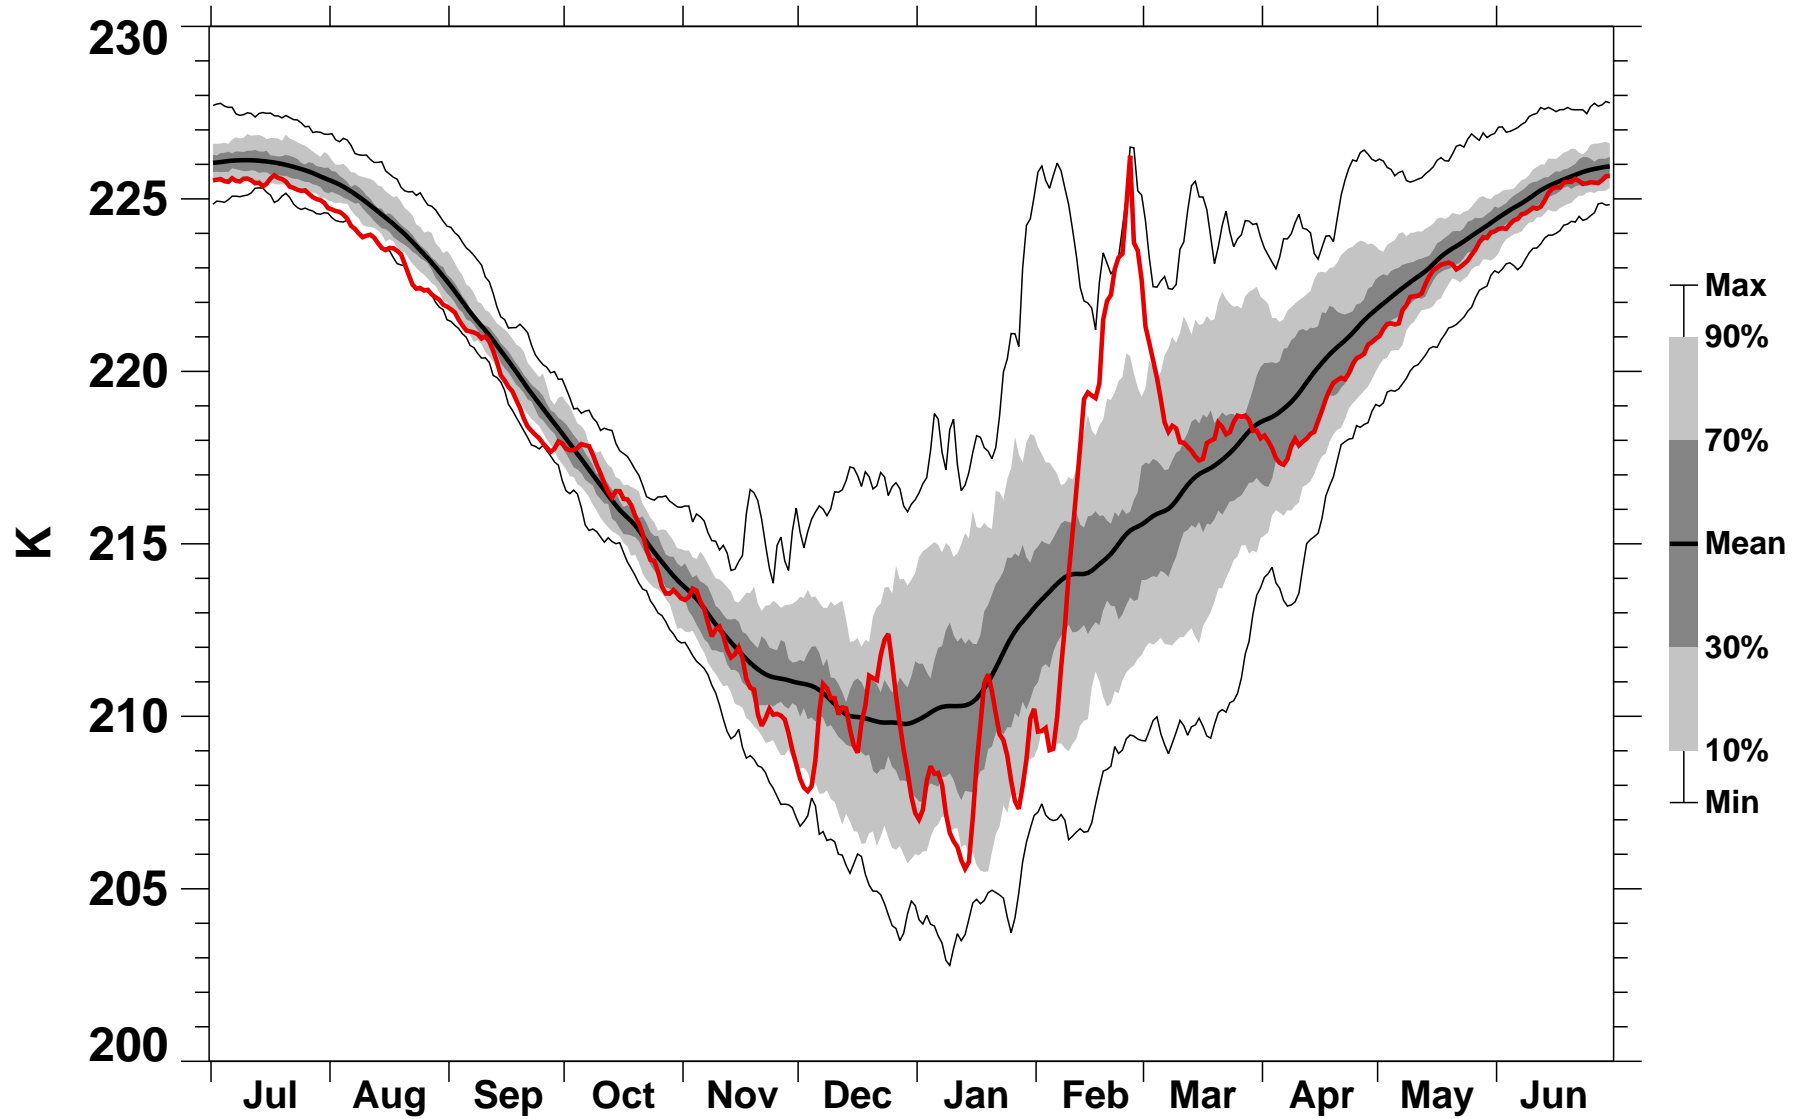

# 55-75°N Zonal Mean Temperature 50 hPa MERRA2

1978/1979-2020/2021

2017/2018