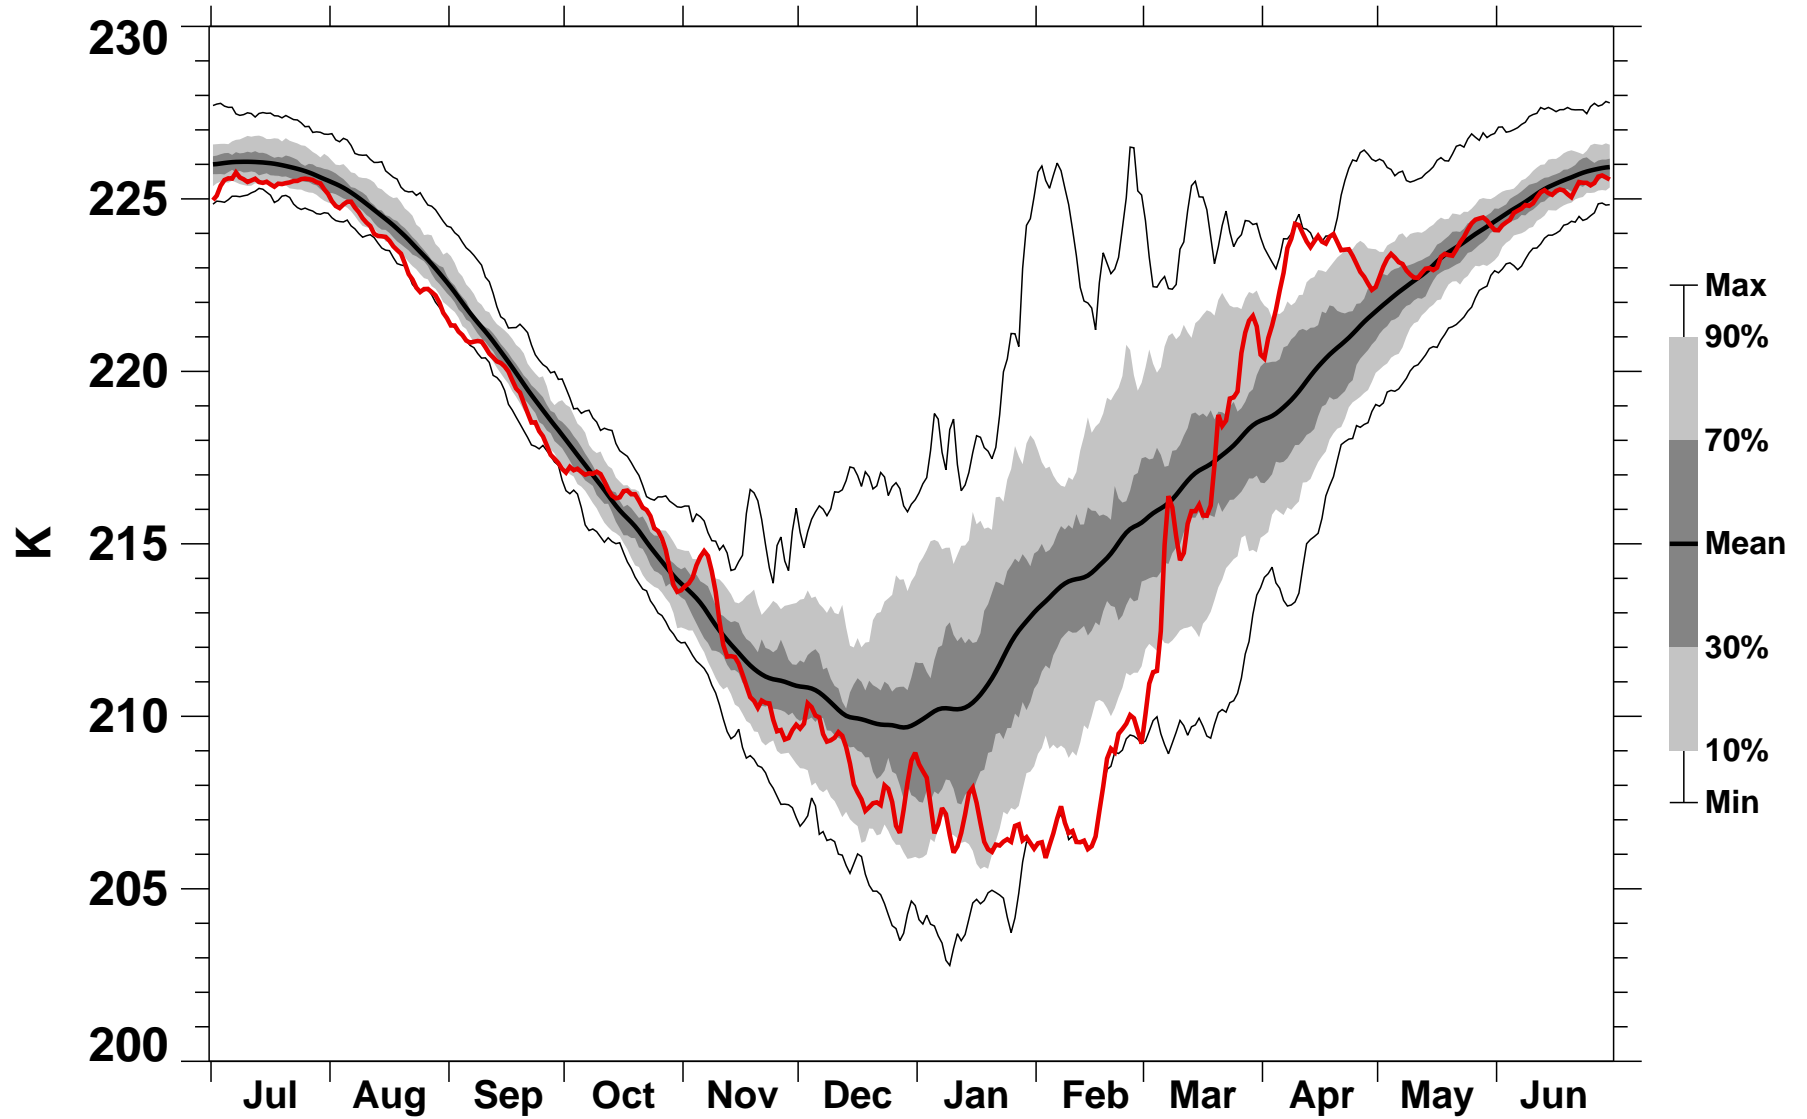

55-75°N Zonal Mean Temperature 50 hPa MERRA2

1978/1979–2023/2024

2021/2022