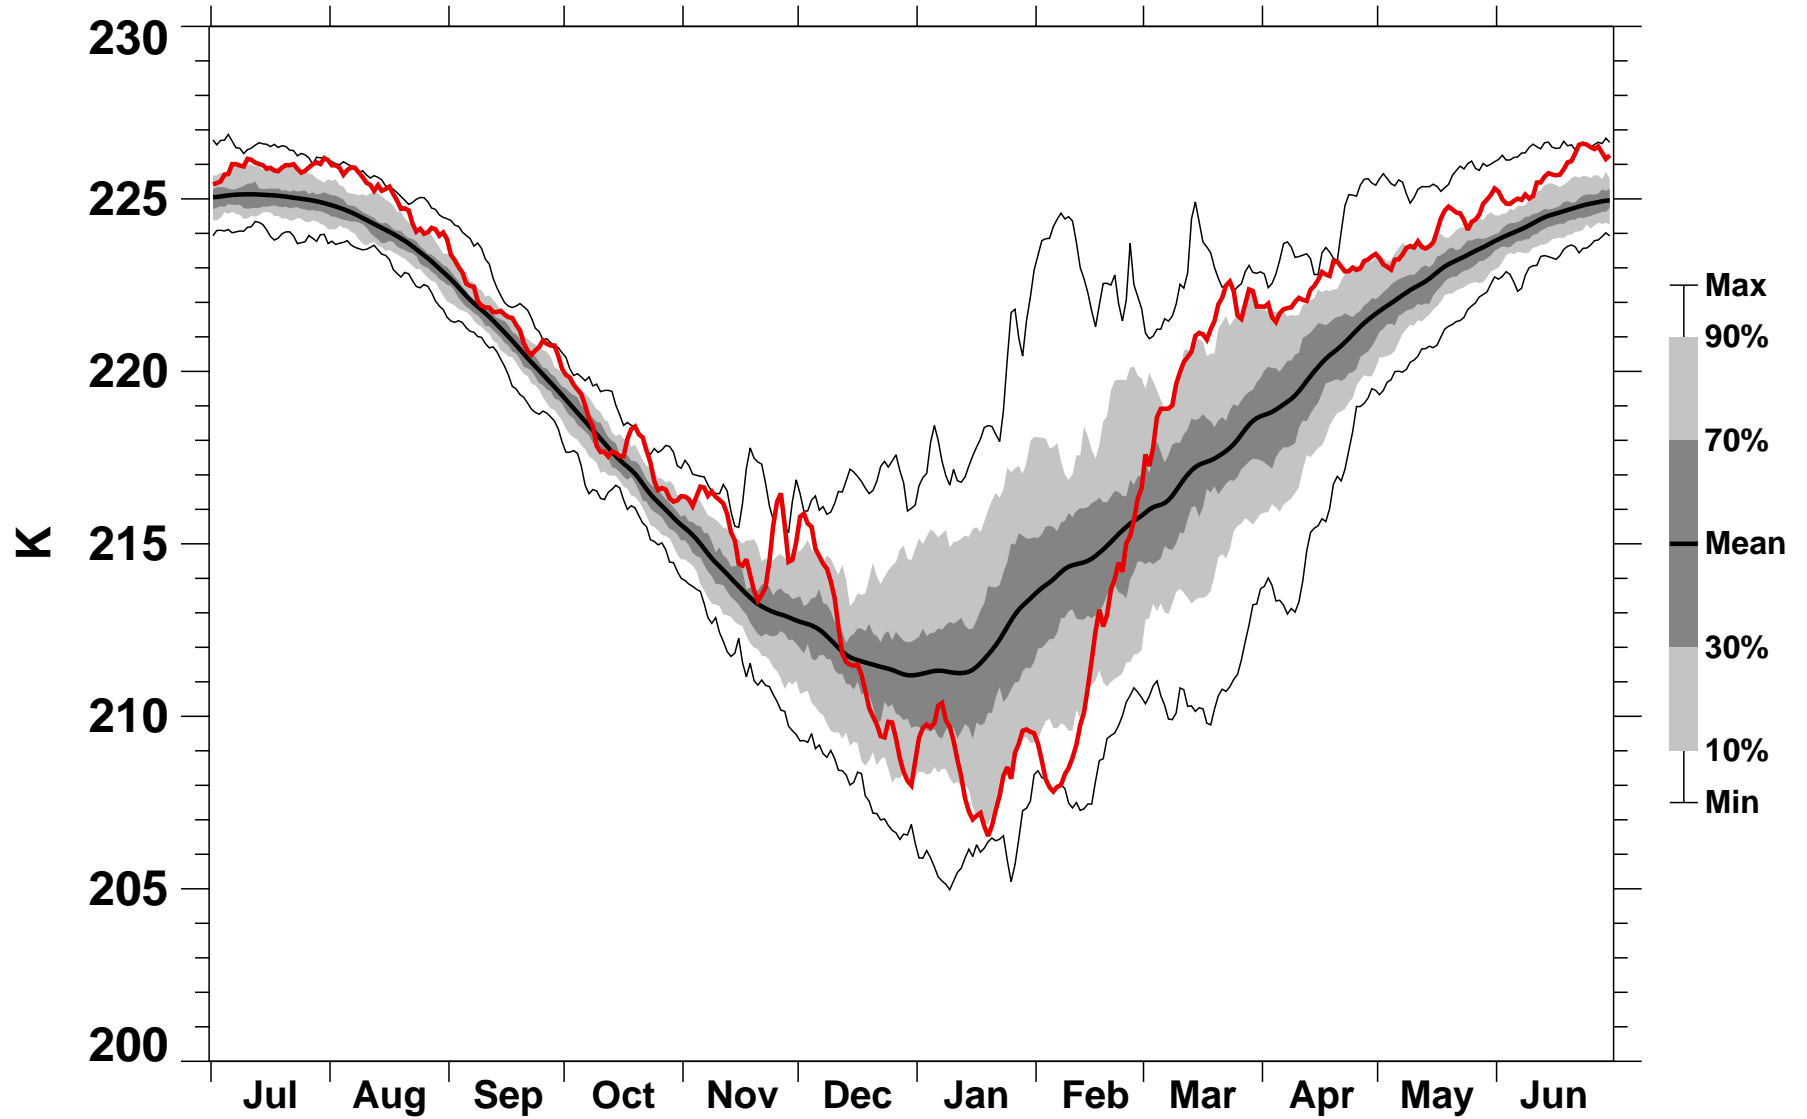

55-75°N Zonal Mean Temperature 70 hPa MERRA2

1978/1979–2020/2021

1979/1980