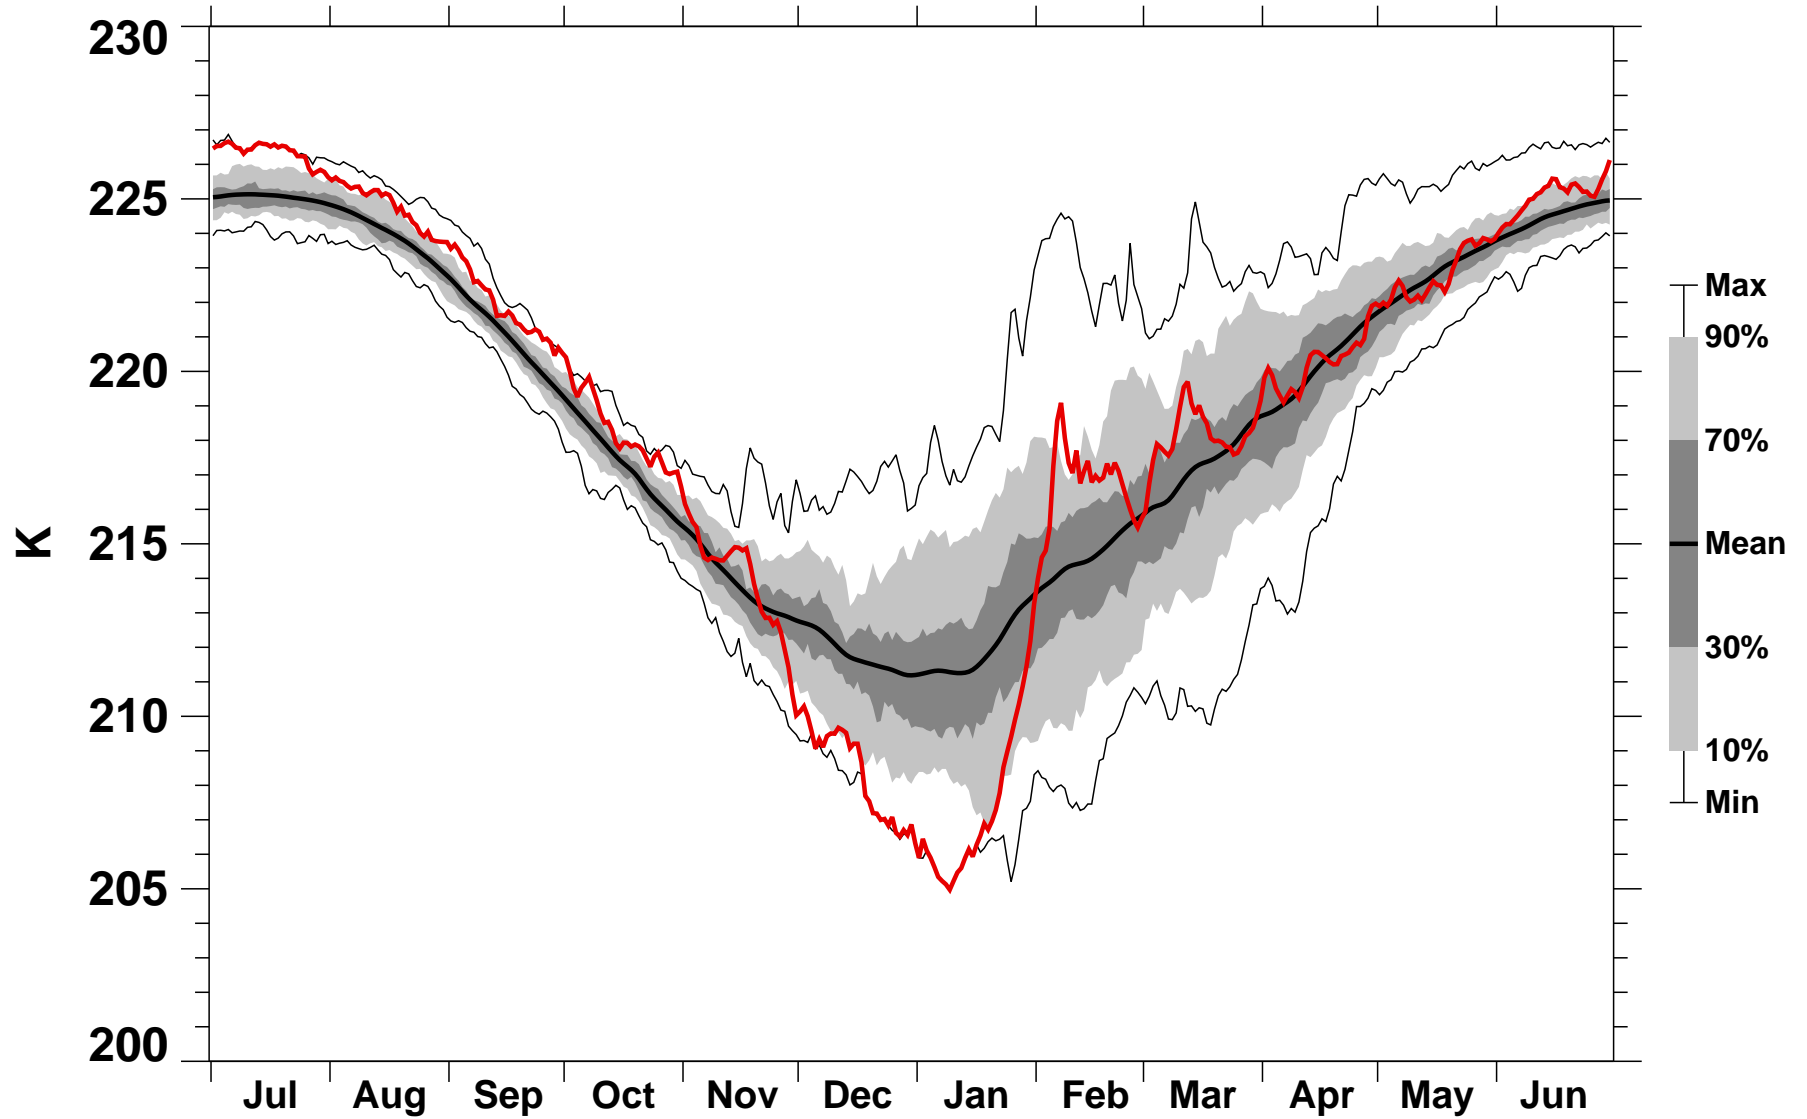

# 55-75°N Zonal Mean Temperature 70 hPa MERRA2

1978/1979–2020/2021

1980/1981