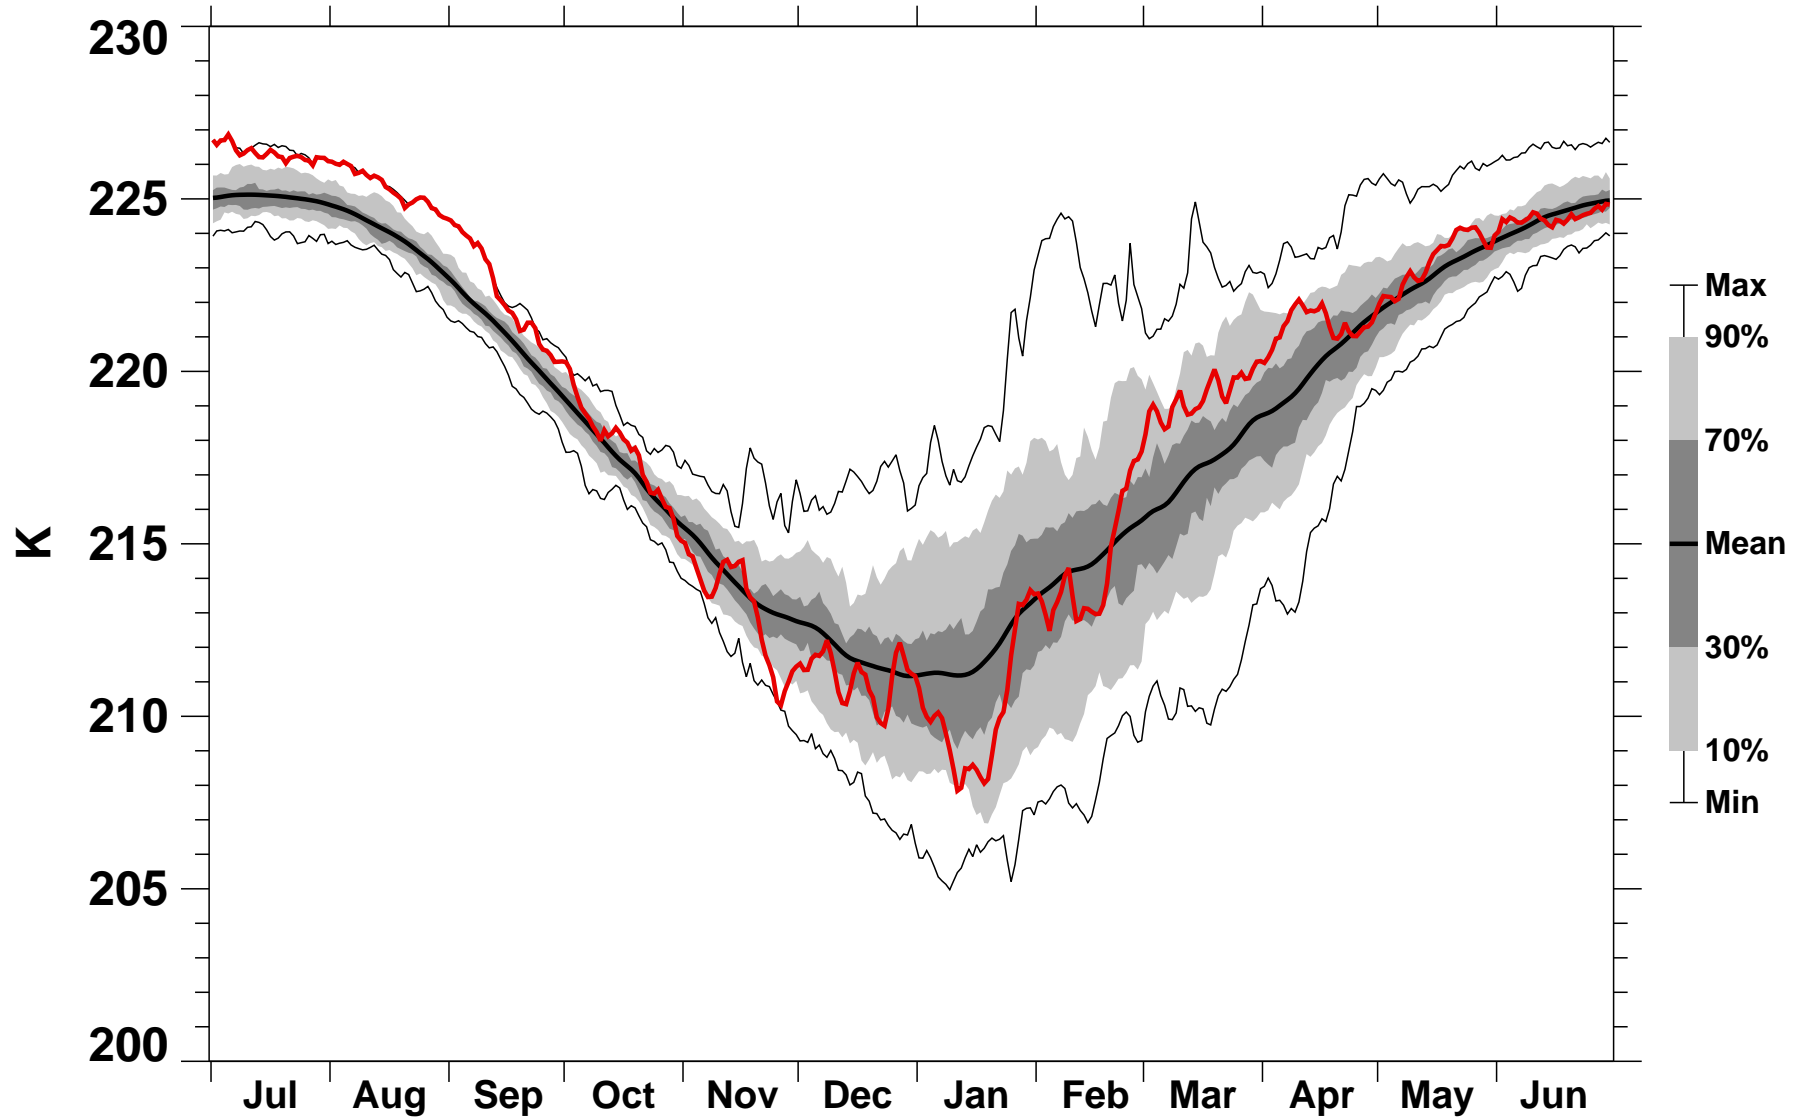

55-75°N Zonal Mean Temperature 70 hPa MERRA2

1978/1979–2021/2022

1982/1983