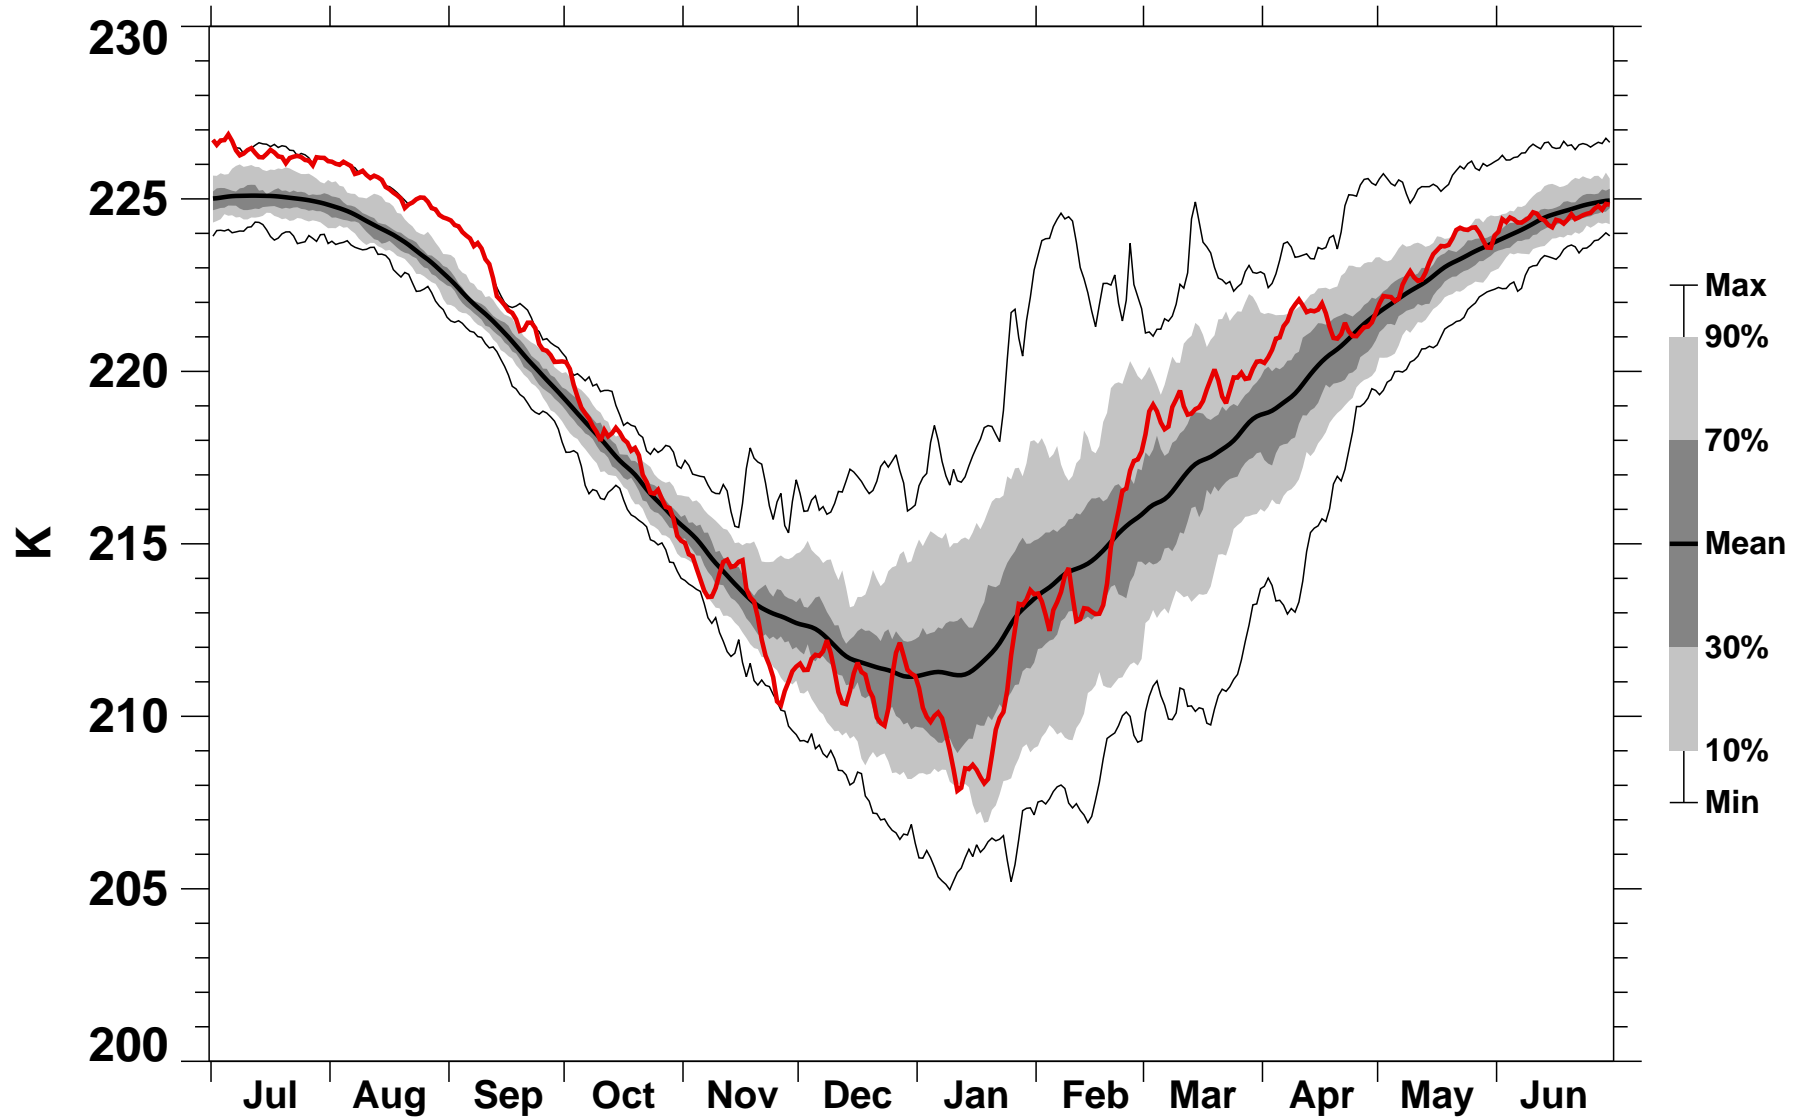

# 55-75°N Zonal Mean Temperature 70 hPa MERRA2

1978/1979–2023/2024

1982/1983