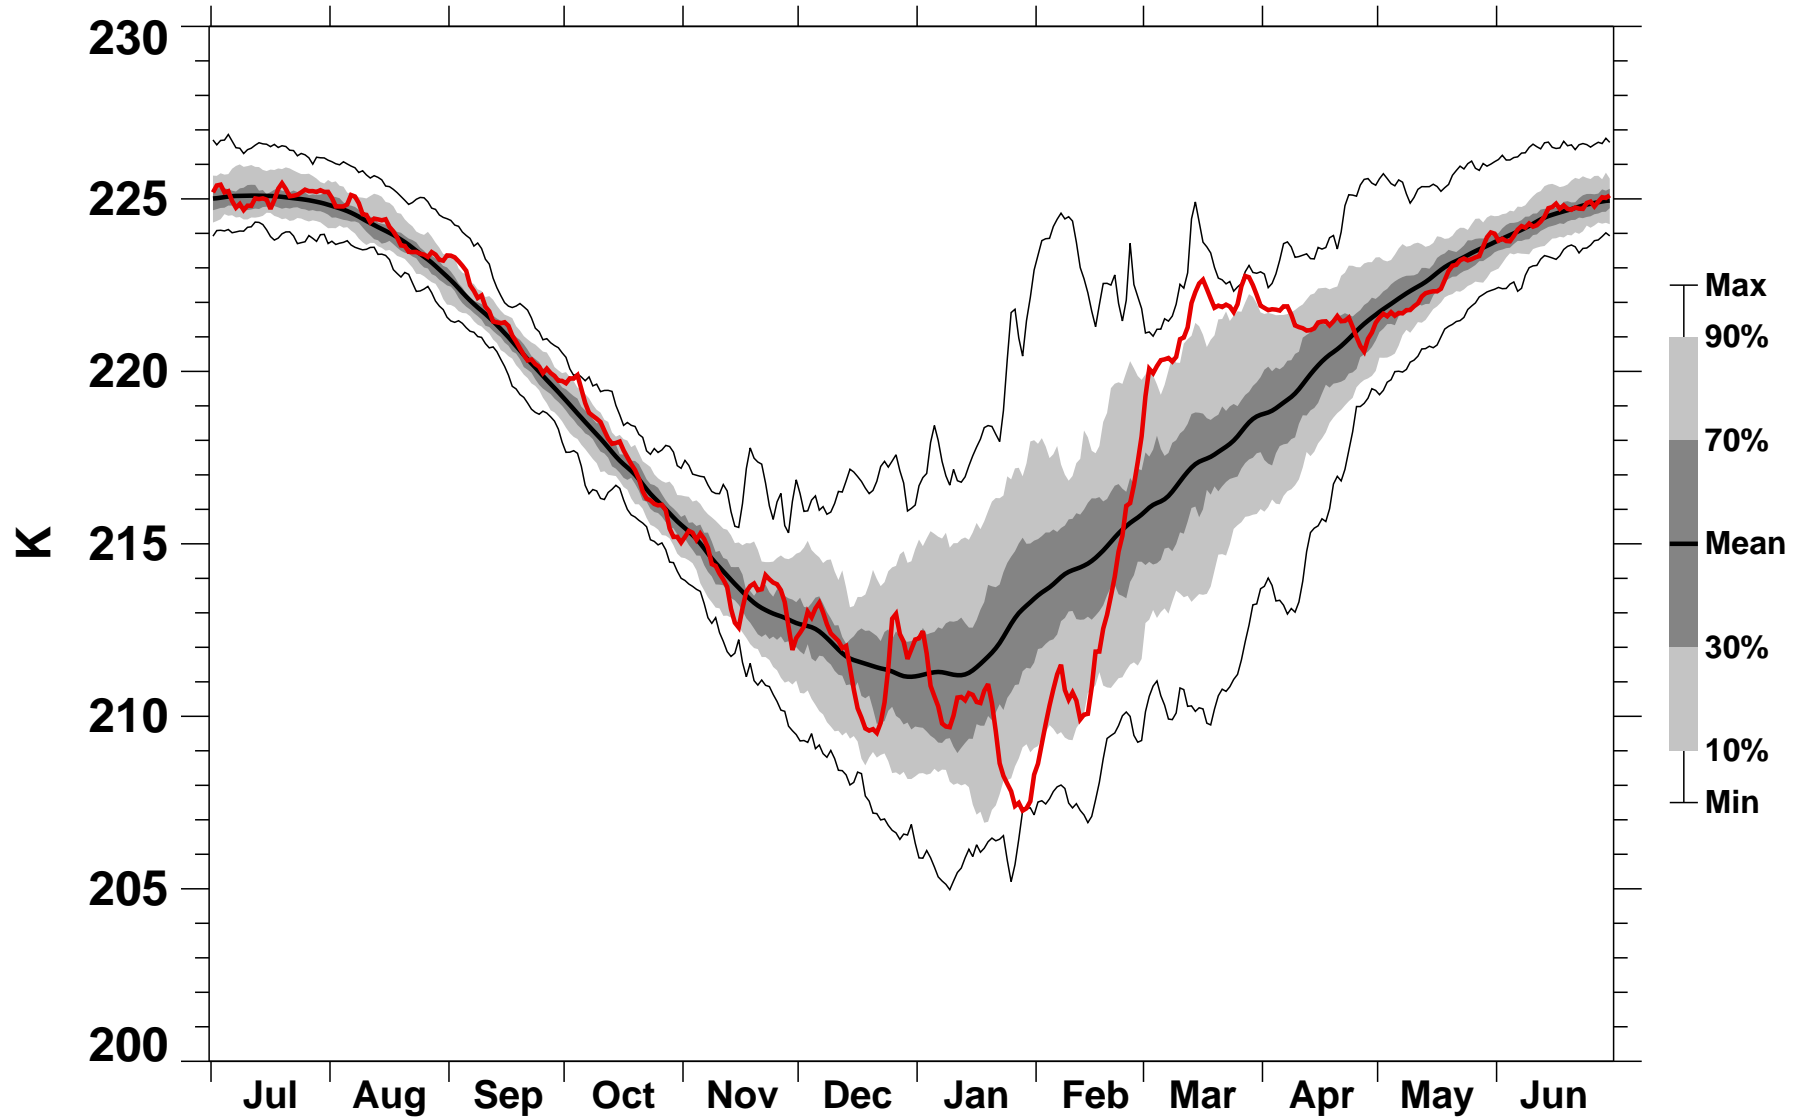

# 55-75°N Zonal Mean Temperature 70 hPa MERRA2

1978/1979–2023/2024

1983/1984