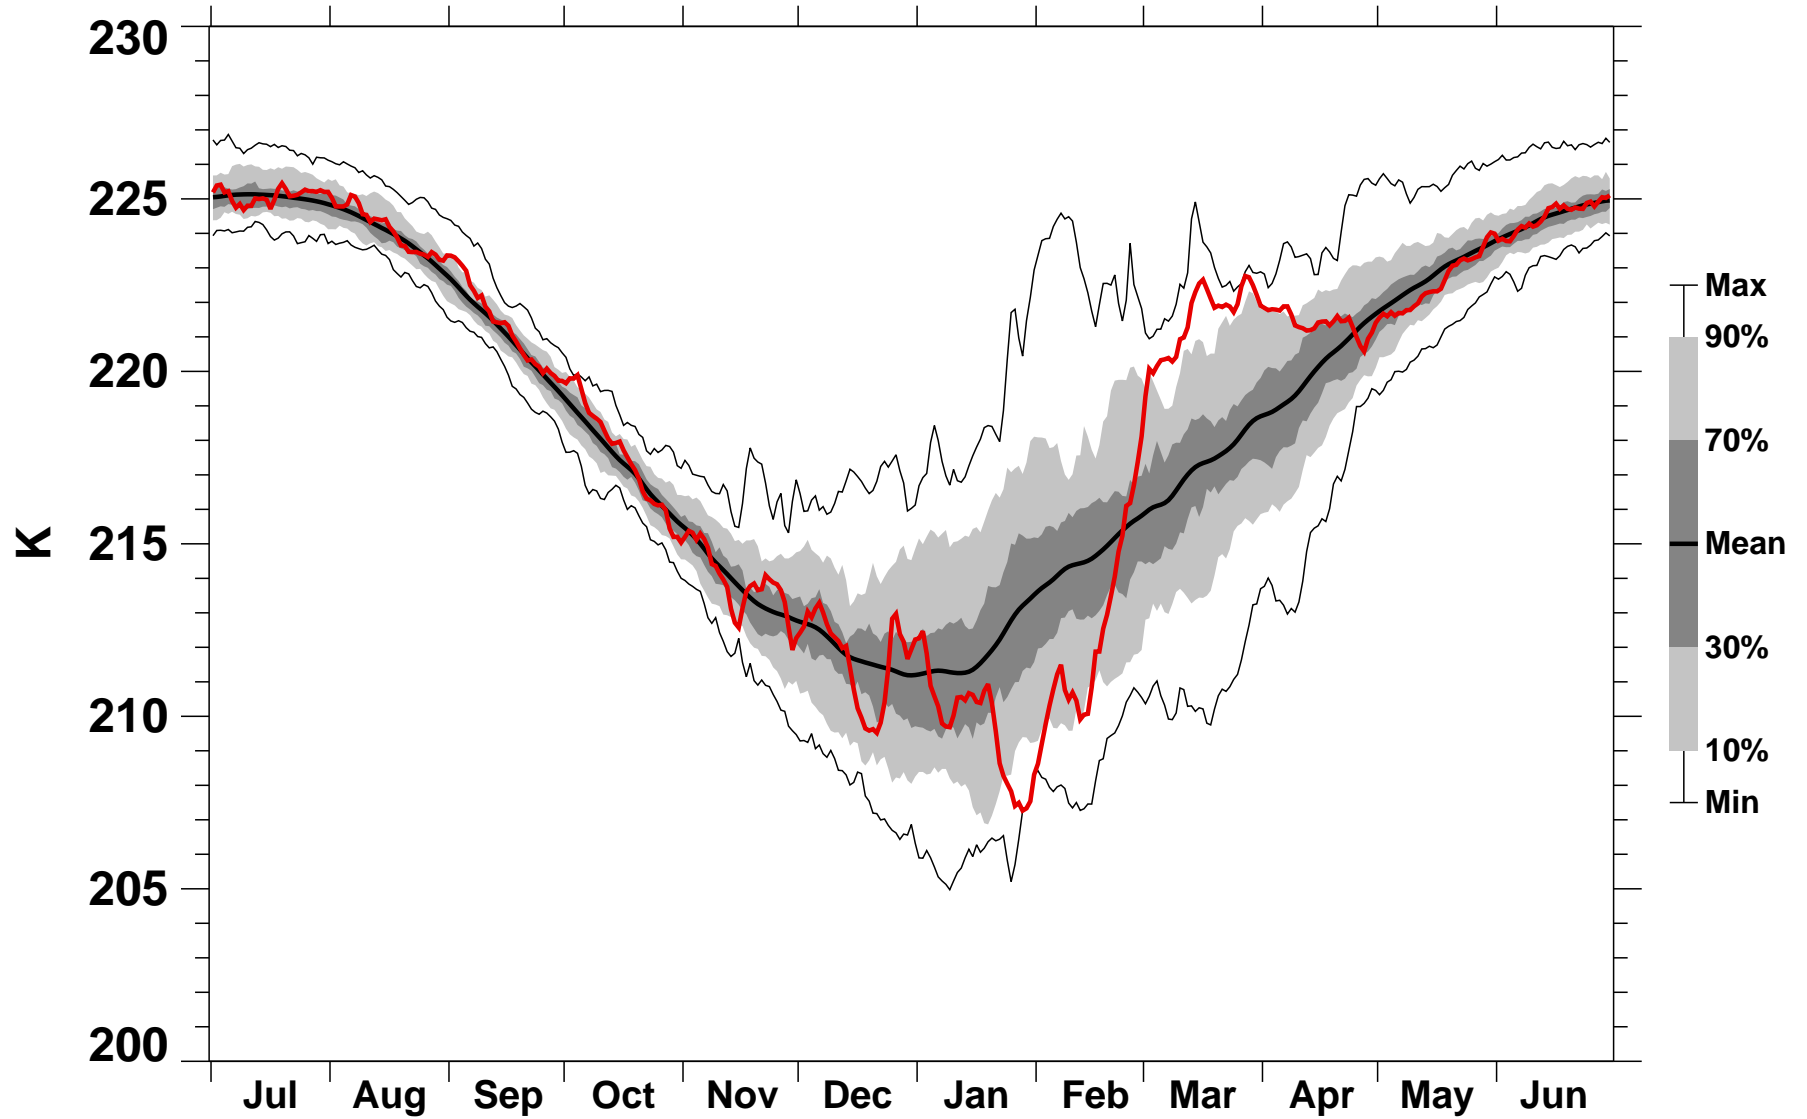

55-75°N Zonal Mean Temperature 70 hPa MERRA2

1978/1979–2020/2021

1983/1984