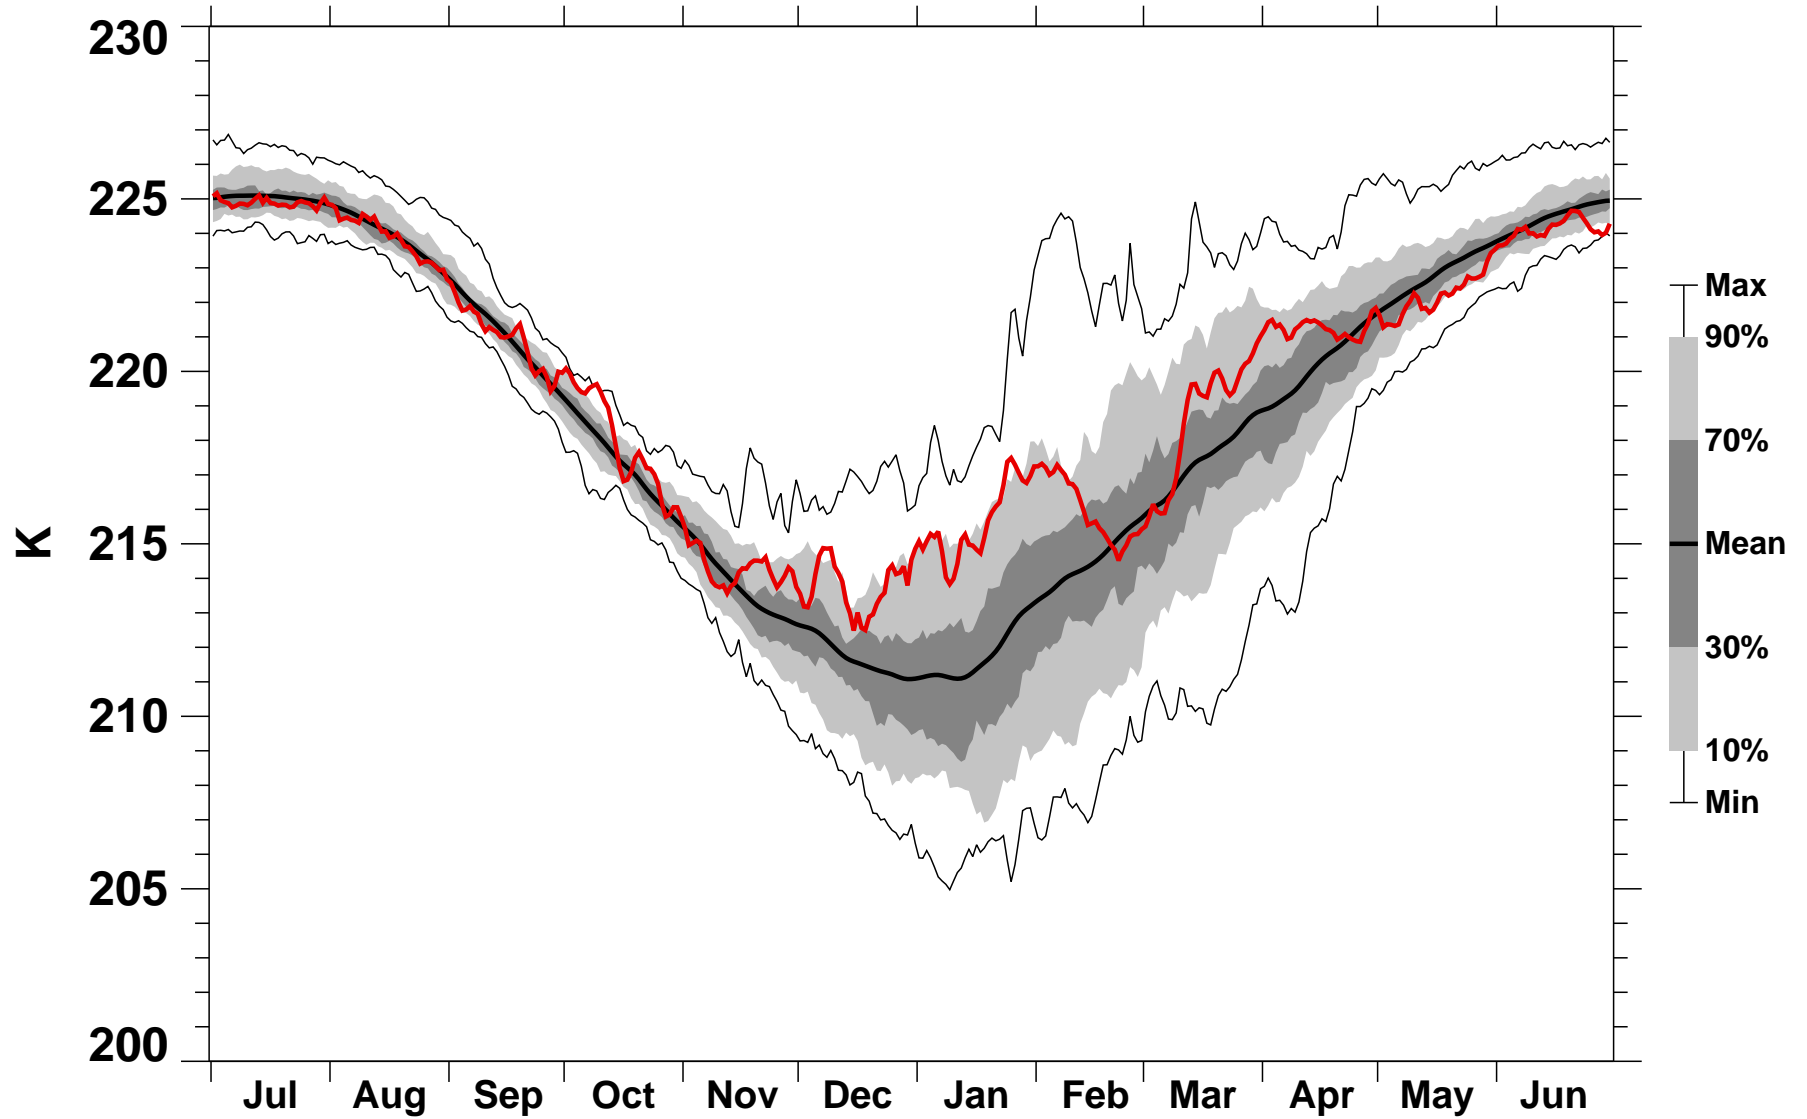

# 55-75°N Zonal Mean Temperature 70 hPa MERRA2

1978/1979–2024/2025

1984/1985