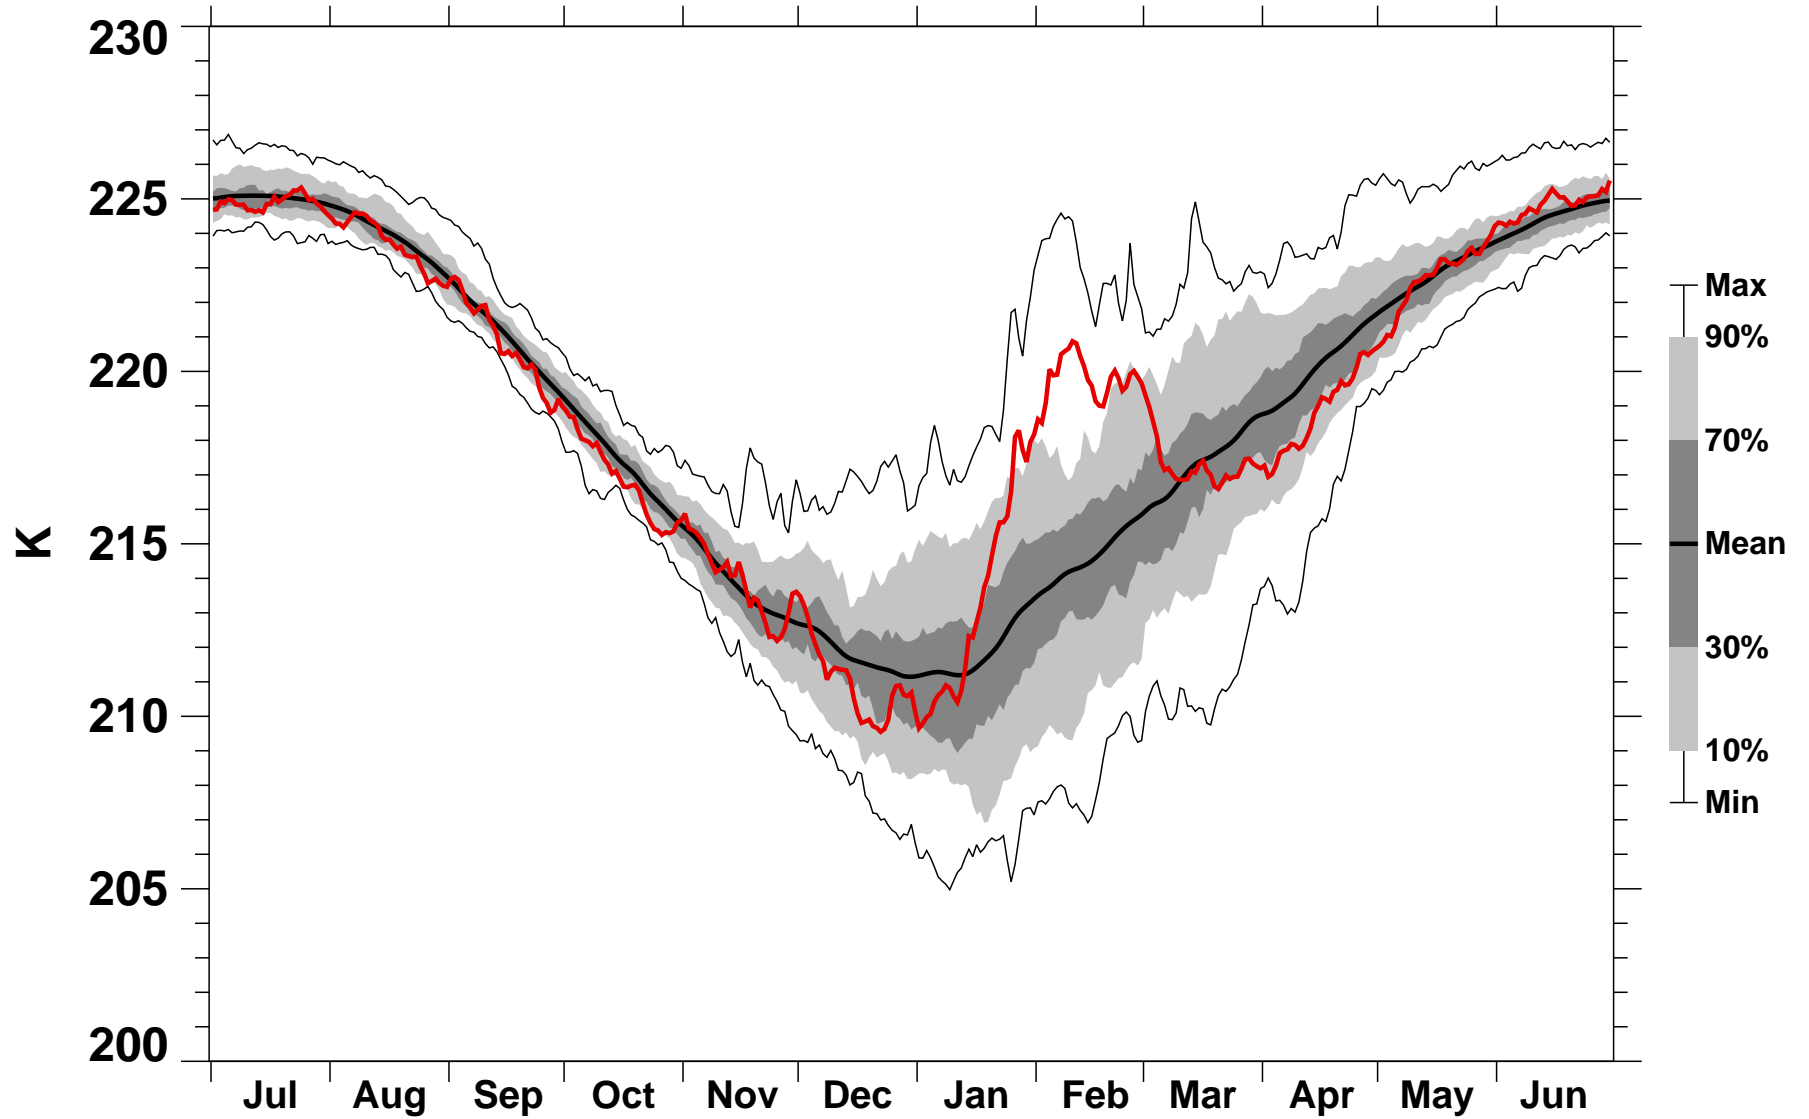

# 55-75°N Zonal Mean Temperature 70 hPa MERRA2

1978/1979–2023/2024

1986/1987