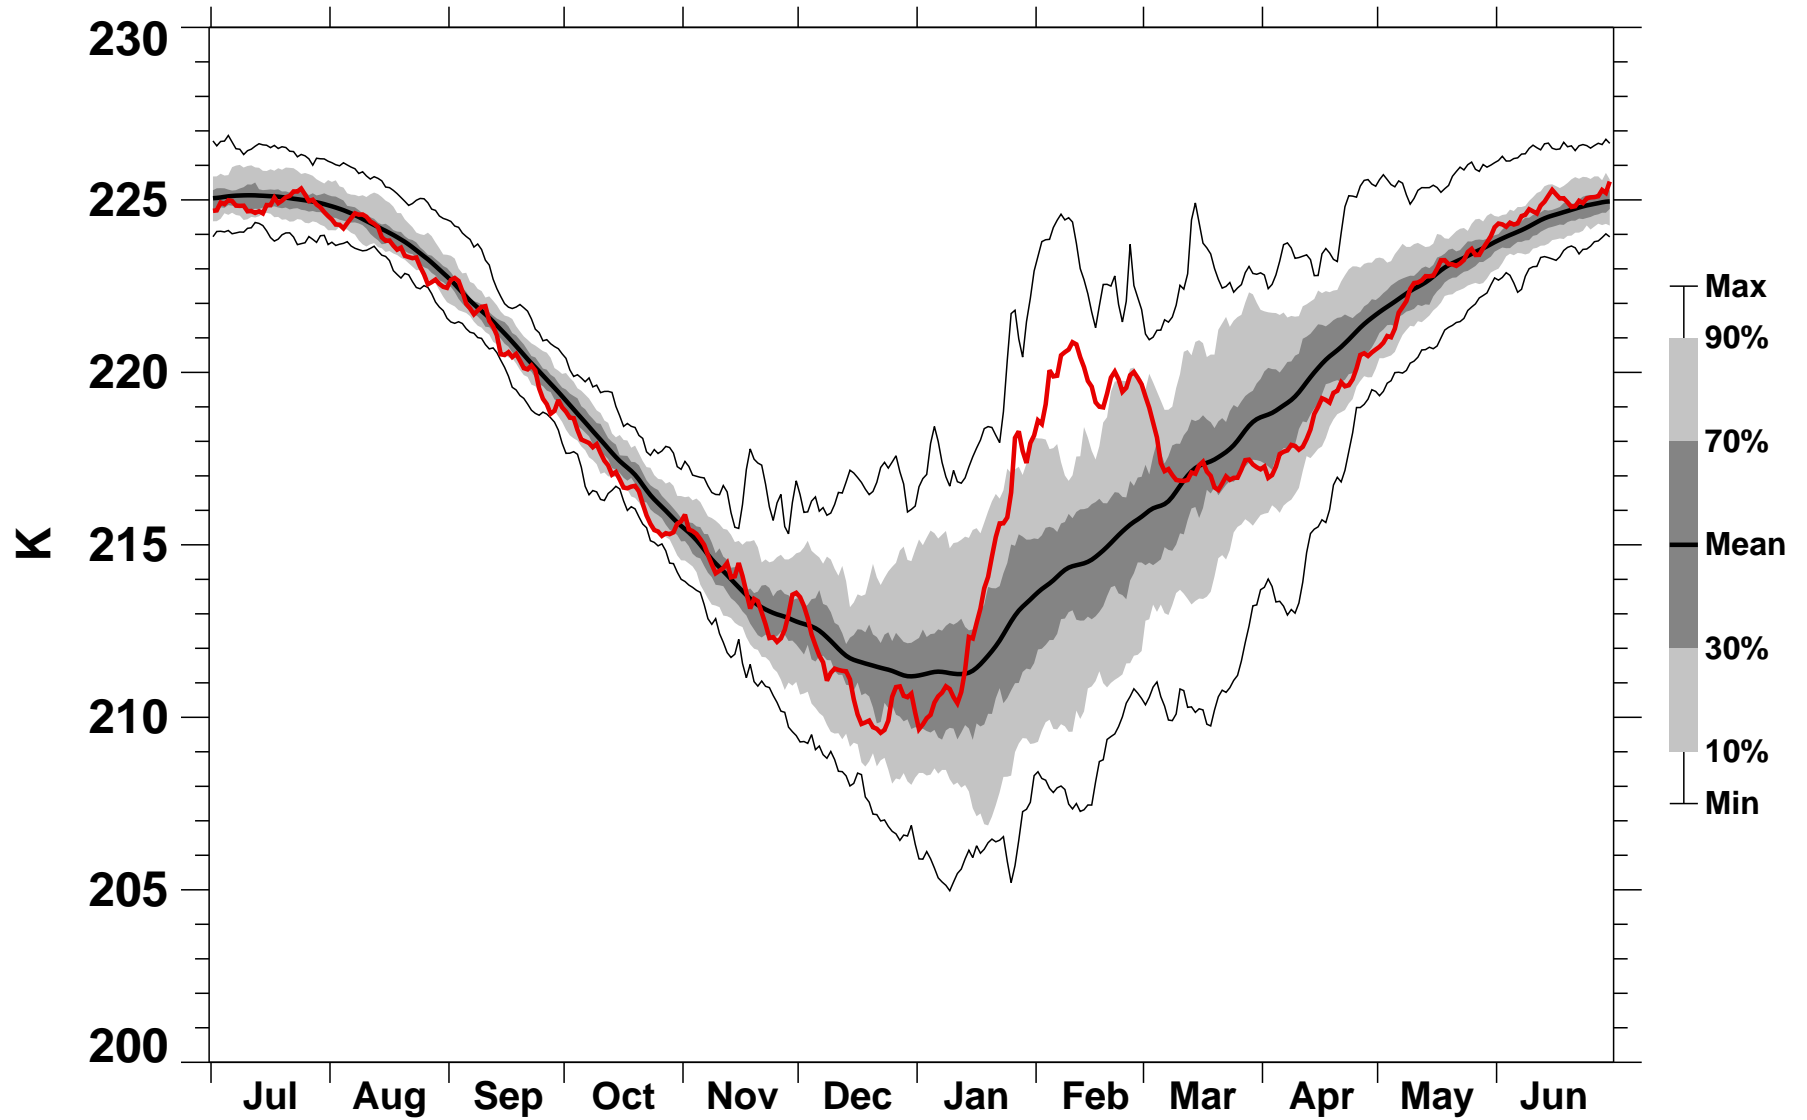

# 55-75°N Zonal Mean Temperature 70 hPa MERRA2

1978/1979-2020/2021

1986/1987