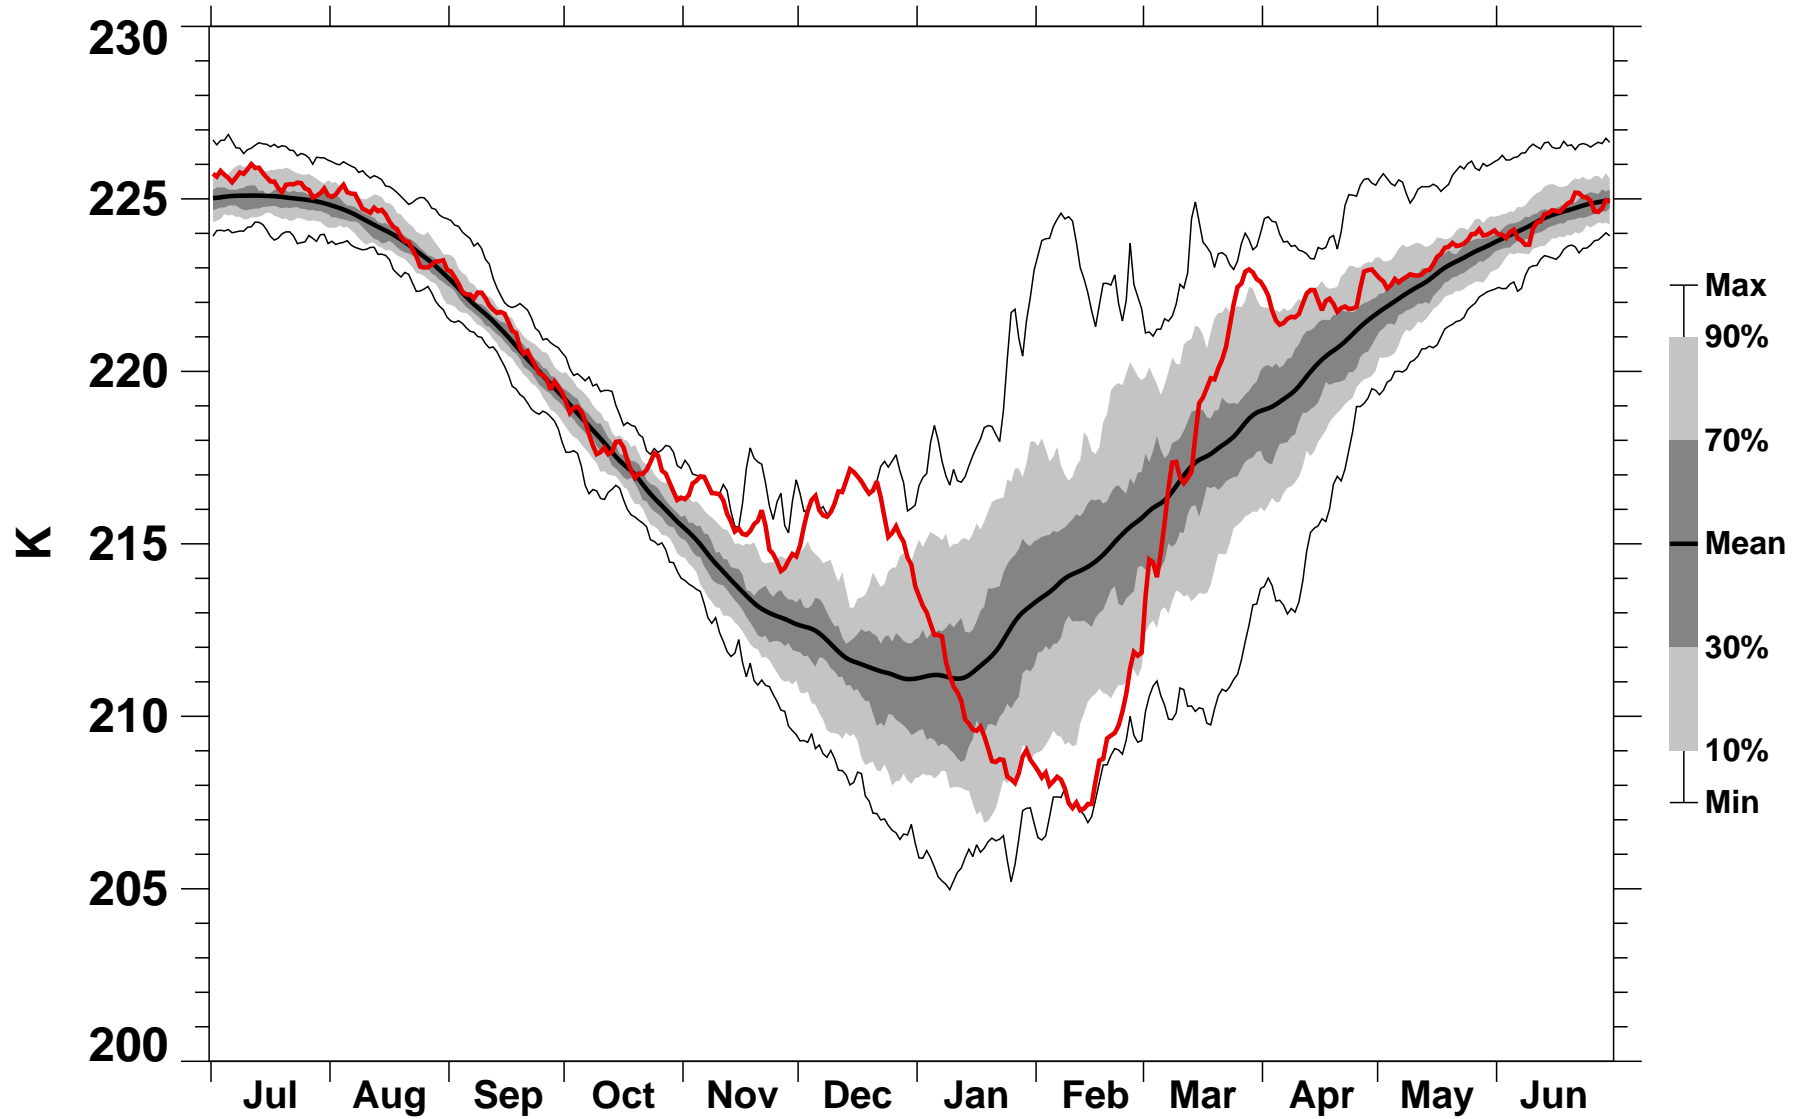

# 55-75°N Zonal Mean Temperature 70 hPa MERRA2

1978/1979–2024/2025

1987/1988