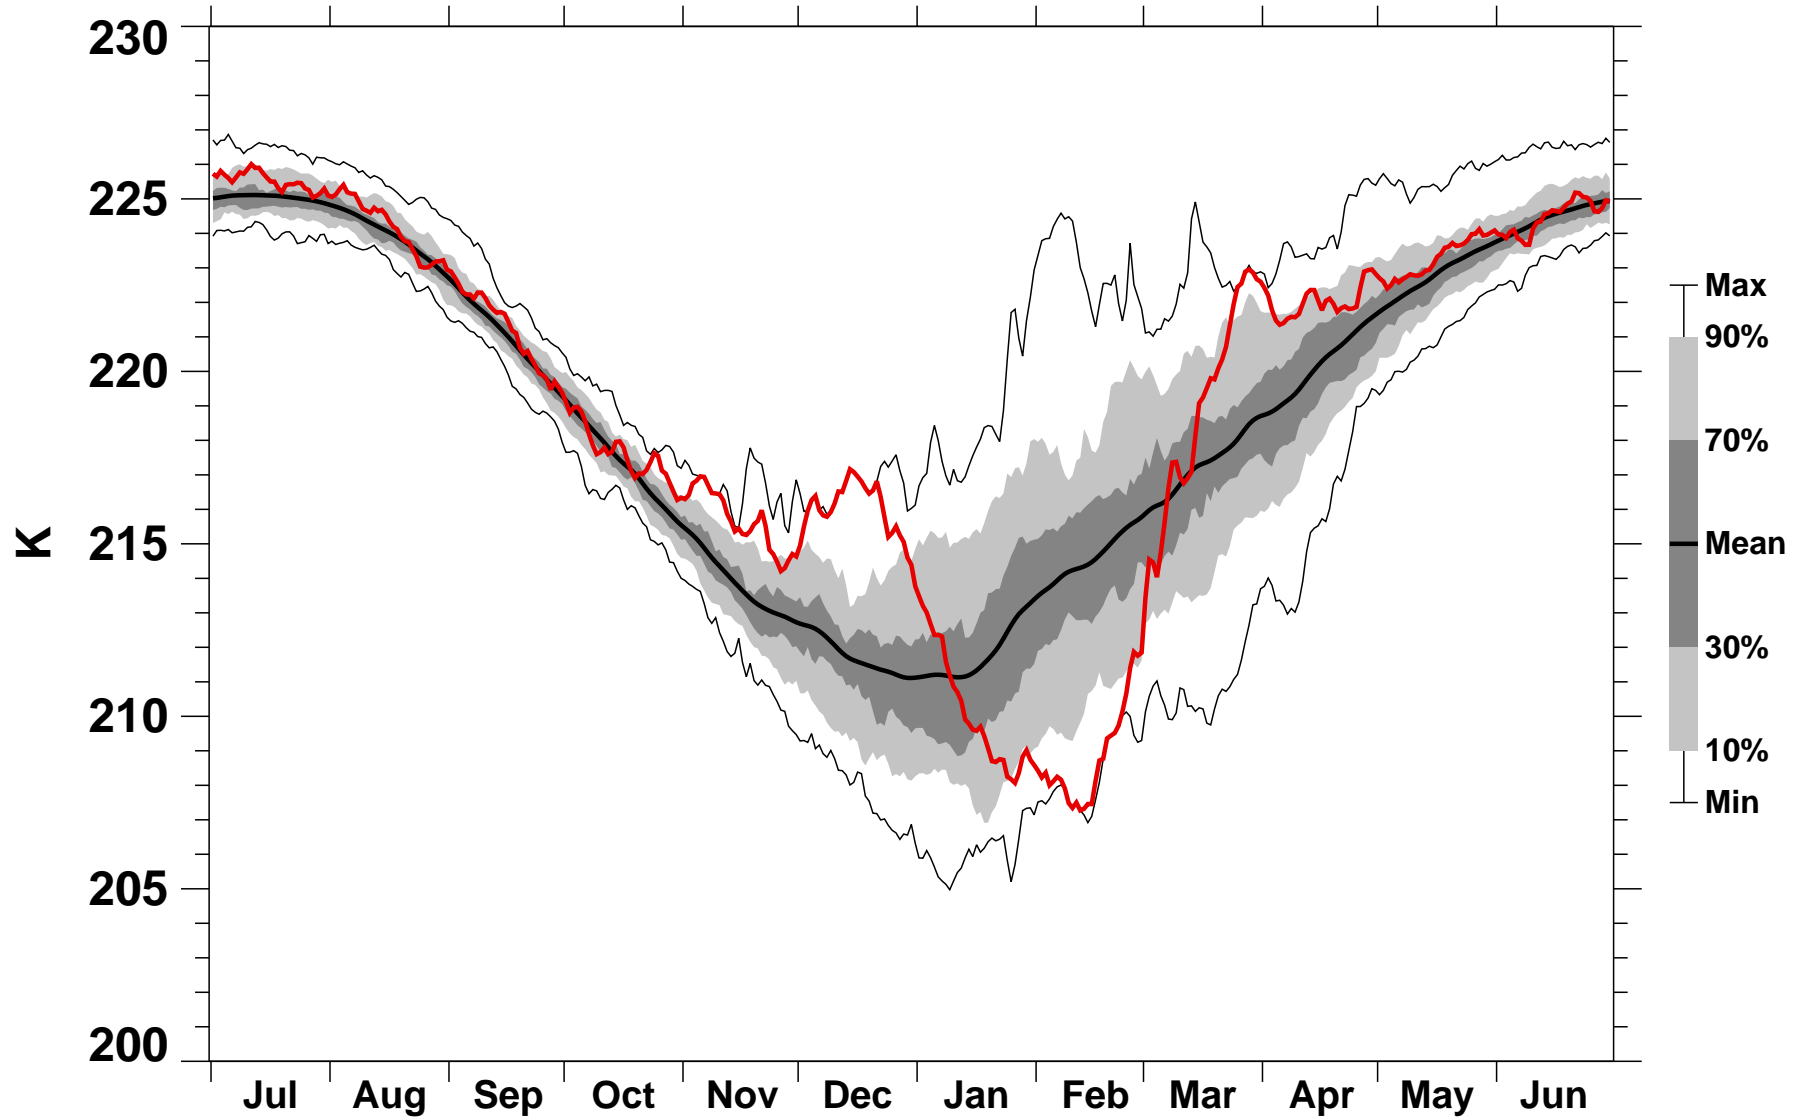

55-75°N Zonal Mean Temperature 70 hPa MERRA2

1978/1979–2022/2023

1987/1988